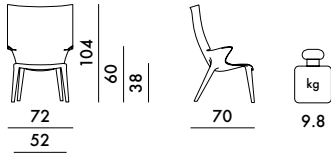

NEW!

Kartell
×
LIBERTY.

UNCLE JACK, UNCLE JIM GRAPHIC IMPRESSION 2014
Design Philippe Starck

6410

MATERIALE

Tecnopolimero termoplastico verniciato