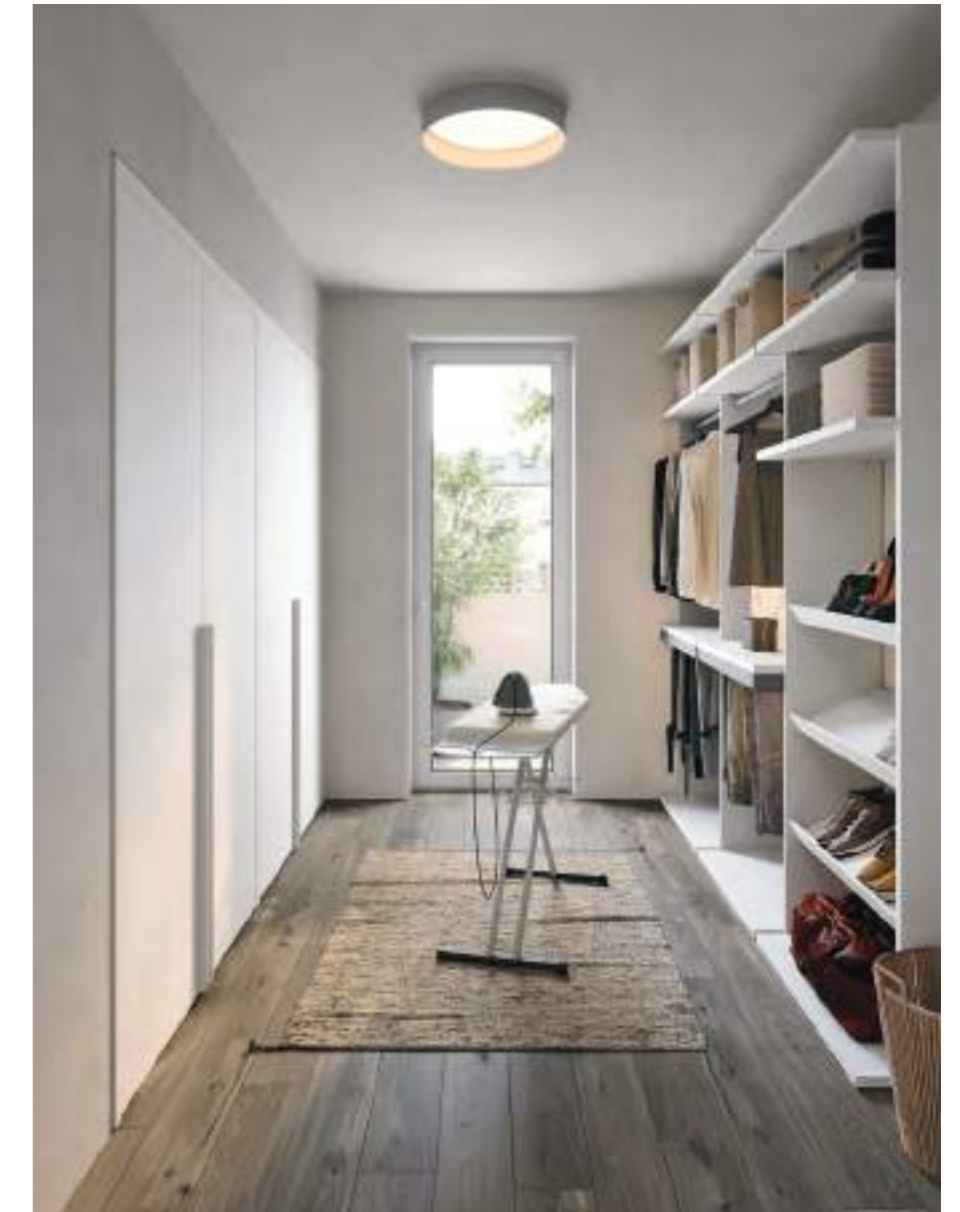

Portali con ante rientranti: praticità e funzionalità.
Portals with pivot pocket doors: practicality and functionality.

elementi / elements

cabina a spalla

walk-in closet system with load-bearing side panels

portali con ante rientranti

portals with pivot pocket doors

top per lavabo / sink top

base lavabo / sink base unit

libreria a terra / floorstanding bookcase

mensole sp. 3 cm con LED / 3cm-thick shelves with LED

mensole sp. 3 cm / 3cm-thick shelves

finiture / finishes

bianco / bianco