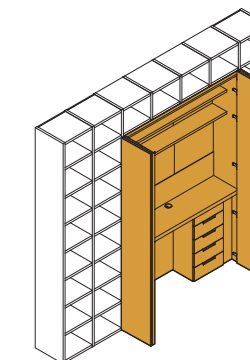

▲ soluzione 1 / solution 1

Chiusura pieghevole
Folding closing system
p. 100-101