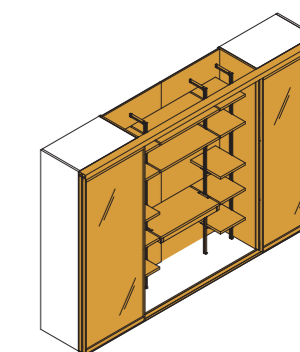

Chiusura scorrevole
Sliding closing system

elementi / elements

- chiusura scorrevole / sliding closing system
- struttura armadio / wardrobe structure
- boiserie Cover / Cover wall panelling
- sistema Uniko / Uniko system
- pouf Austin / Austin ottoman

pensili / wall units

- casellari metallici / metal shelving units
- panca scendiletto in folding mitre-folded bed end bench
- seduta imbottita / padded seat

finiture / finishes

- lavagna / lavagna
- noce naturale / noce naturale
- specchio brunito / tinted mirror
- titanio / titanio
- ruby CA09 / ruby CA09

blu navy / blu navy

- noce naturale / noce naturale
- vika CE61 / vika CE61