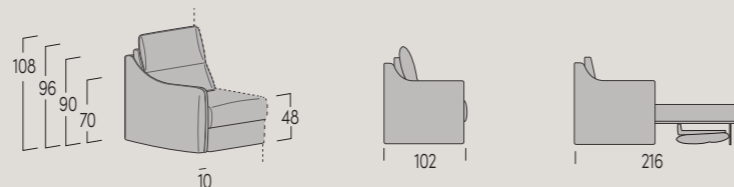

17. LOGAN

L 142 P 102 H 108
L 162 P 102 H 108
L 182 P 102 H 108
L 202 P 102 H 108
L 222 P 102 H 108

Materasso H 17

L 100 P 200
L 120 P 200
L 140 P 200
L 160 P 200
L 180 P 200

L 222 P 160 H 108
L 242 P 160 H 108
L 262 P 160 H 108
L 282 P 160 H 108
L 302 P 160 H 108

Materasso H 17

L 100 P 200
L 120 P 200
L 140 P 200
L 160 P 200
L 180 P 200

L 222 P 160 H 108
L 242 P 160 H 108
L 262 P 160 H 108
L 282 P 160 H 108
L 302 P 160 H 108

Materasso H 17

L 100 P 200
L 120 P 200
L 140 P 200
L 160 P 200
L 180 P 200

L 222 P 160/180 H 108
L 242 P 160/180 H 108
L 262 P 160/180 H 108
L 282 P 160/180 H 108
L 302 P 160/180 H 108

Materasso H 17

L 100 P 200
L 120 P 200
L 140 P 200
L 160 P 200
L 180 P 200

L 237 P 200 H 108
L 257 P 200 H 108
L 277 P 200 H 108
L 297 P 200 H 108
L 317 P 200 H 108

Materasso H 17

L 100 P 200
L 120 P 200
L 140 P 200
L 160 P 200
L 180 P 200

L 237 P 200 H 108
L 257 P 200 H 108
L 277 P 200 H 108
L 297 P 200 H 108
L 317 P 200 H 108

Materasso H 17

L 100 P 200
L 120 P 200
L 140 P 200
L 160 P 200
L 180 P 200

L 237 P 200 H 108
L 257 P 200 H 108
L 277 P 200 H 108
L 297 P 200 H 108
L 317 P 200 H 108

Materasso H 17

L 100 P 200
L 120 P 200
L 140 P 200
L 160 P 200
L 180 P 200

PACCHETTO SCHIENA / BACKREST PACKS

ACCESSORI / ACCESSORIES

Topper per pouff,
pouff contenitore
e pouff mono,
cm 105x200.
Per finiture e colori
vedere a pg. 288-289
/ Topper for pouf,
storage pouf and
mono pouf, 105x200 cm.
For finishes and colours,
see pg 288-289

INFORMAZIONI TECNICHE / TECHNICAL INFORMATION

STRUTTURA:

in legno stagionato e agglomerato, completamente rivestita in poliuretano espanso a quote** ** erenziate e ovatta di poliestere gr 300, con innesti a baionetta.

IMBOTTITURA:

- sedili in poliuretano espanso indeformabile a quote** ** erenziate, D 32 elastico e memory foam, rivestiti in fibra di poliestere
- schienali strutturati su telaio in legno stagionato e agglomerato, completamente rivestiti in ovatta di poliestere gr 300. Imbottiti in poliuretano espanso indeformabile D 21 elastico, completamente rivestiti in fibra di poliestere.

RIVESTIMENTO:

completamente sfoderabile in tessuto, pelle ed ecopelle.
Su richiesta disponibile con finitura Line.

PIEDI:

di serie in ABS, e* *tto sospeso.

FRAME:

seasoned and bonded wood, fully upholstered with polyurethane foam in differentiated densities and 300 g polyester wadding, assembled with bayonet joints.

PADDING:

- seats in non-deformable polyurethane foam in differentiated densities, D 32 elastic and memory foam, covered with polyester fiber
- backrests built on seasoned and bonded wood frame, fully covered with 300 g polyester wadding. Padded with un-deformable D 21 elastic polyurethane foam, fully covered with polyester fiber.

UPHOLSTERY:

fully removable in fabric, leather and eco-leather.
Available upon request with Line finish.

FEET:

standard in ABS, suspended-effect design.