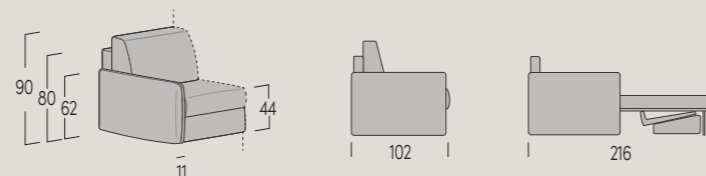

13. WONDER

L 144 P 102 H 90
L 164 P 102 H 90
L 184 P 102 H 90
L 204 P 102 H 90
L 224 P 102 H 90

Materasso
H 13

L 100 P 195
L 120 P 195
L 140 P 195
L 160 P 195
L 180 P 195

L 224 P 160 H 90
L 244 P 160 H 90
L 264 P 160 H 90
L 284 P 160 H 90
L 304 P 160 H 90

Materasso
H 13

L 100 P 195
L 120 P 195
L 140 P 195
L 160 P 195
L 180 P 195

L 224 P 160 H 90
L 244 P 160 H 90
L 264 P 160 H 90
L 284 P 160 H 90
L 304 P 160 H 90

Materasso
H 13

L 100 P 195
L 120 P 195
L 140 P 195
L 160 P 195
L 180 P 195

L 224 P 160/180 H 90
L 244 P 160/180 H 90
L 264 P 160/180 H 90
L 284 P 160/180 H 90
L 304 P 160/180 H 90

Materasso
H 13

L 100 P 195
L 120 P 195
L 140 P 195
L 160 P 195
L 180 P 195

L 238 P 200 H 90
L 258 P 200 H 90
L 278 P 200 H 90
L 298 P 200 H 90
L 318 P 200 H 90

Materasso
H 13

L 100 P 195
L 120 P 195
L 140 P 195
L 160 P 195
L 180 P 195

L 238 P 200 H 90
L 258 P 200 H 90
L 278 P 200 H 90
L 298 P 200 H 90
L 318 P 200 H 90

Materasso
H 13

L 100 P 195
L 120 P 195
L 140 P 195
L 160 P 195
L 180 P 195

L 238 P 200 H 90
L 258 P 200 H 90
L 278 P 200 H 90
L 298 P 200 H 90
L 318 P 200 H 90

Materasso
H 13

L 100 P 195
L 120 P 195
L 140 P 195
L 160 P 195
L 180 P 195

PACCHETTO SCHIENA / BACKREST PACKS

ACCESSORI / ACCESSORIES

Topper per pouff,
pouff contenitore
e pouff mono,
cm 105x200.
Per finiture e colori
vedere a pg. 288-289
/ Topper for pouf,
storage pouf and
mono pouf, 105x200 cm.
For finishes and colours,
see pg 288-289

INFORMAZIONI TECNICHE / TECHNICAL INFORMATION

STRUTTURA:

in legno stagionato e agglomerato, completamente rivestita in poliuretano espanso a quote** ** erenziate e ovatta di poliestere gr 300, con innesti a baionetta.

IMBOTTITURA:

- sedili in poliuretano espanso indeformabile a quote** ** erenziate, D 30 elastico e memory foam, rivestiti in fibra di poliestere
- schienali strutturati su telaio in legno stagionato e agglomerato, imbottiti in poliuretano espanso indeformabile D 21 elastico, completamente rivestiti in ovatta di poliestere gr 300.

RIVESTIMENTO: