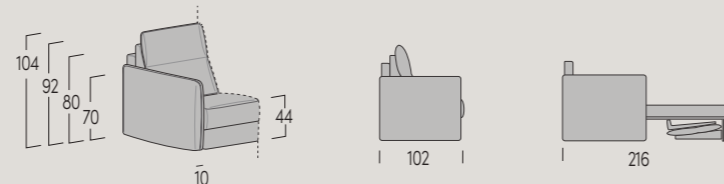

13. URBAN

L 142 P 102 H 104
L 162 P 102 H 104
L 182 P 102 H 104
L 202 P 102 H 104
L 222 P 102 H 104

Materasso H 13

L 100 P 195
L 120 P 195
L 140 P 195
L 160 P 195
L 180 P 195

L 222 P 160 H 104
L 242 P 160 H 104
L 262 P 160 H 104
L 282 P 160 H 104
L 302 P 160 H 104

Materasso H 13

L 100 P 195
L 120 P 195
L 140 P 195
L 160 P 195
L 180 P 195

L 222 P 160 H 104
L 242 P 160 H 104
L 262 P 160 H 104
L 282 P 160 H 104
L 302 P 160 H 104

Materasso H 13

L 100 P 195
L 120 P 195
L 140 P 195
L 160 P 195
L 180 P 195

L 222 P 160/180 H 104
L 242 P 160/180 H 104
L 262 P 160/180 H 104
L 282 P 160/180 H 104
L 302 P 160/180 H 104

Materasso H 13

L 100 P 195
L 120 P 195
L 140 P 195
L 160 P 195
L 180 P 195

L 237 P 200 H 104
L 257 P 200 H 104
L 277 P 200 H 104
L 297 P 200 H 104
L 317 P 200 H 104

Materasso H 13

L 100 P 195
L 120 P 195
L 140 P 195
L 160 P 195
L 180 P 195

L 237 P 200 H 104
L 257 P 200 H 104
L 277 P 200 H 104
L 297 P 200 H 104
L 317 P 200 H 104

Materasso H 13

L 100 P 195
L 120 P 195
L 140 P 195
L 160 P 195
L 180 P 195

L 237 P 200 H 104
L 257 P 200 H 104
L 277 P 200 H 104
L 297 P 200 H 104
L 317 P 200 H 104

Materasso H 13

L 100 P 195
L 120 P 195
L 140 P 195
L 160 P 195
L 180 P 195

PACCHETTO SCHIENA / BACKREST PACKS

ACCESSORI / ACCESSORIES

Topper per pouff,
pouff contenitore
e pouff mono,
cm 105x200.
Per finiture e colori
vedere a pg. 288-289
/ Topper for pouf,
storage pouf and
mono pouf, 105x200 cm.
For finishes and colours,
see pg 288-289

INFORMAZIONI TECNICHE / TECHNICAL INFORMATION

STRUTTURA:

in legno stagionato e agglomerato, completamente rivestita in poliuretano espanso a quote** ** erenziate e ovatta di poliestere gr 300, con innesti a baionetta.

IMBOTTITURA: