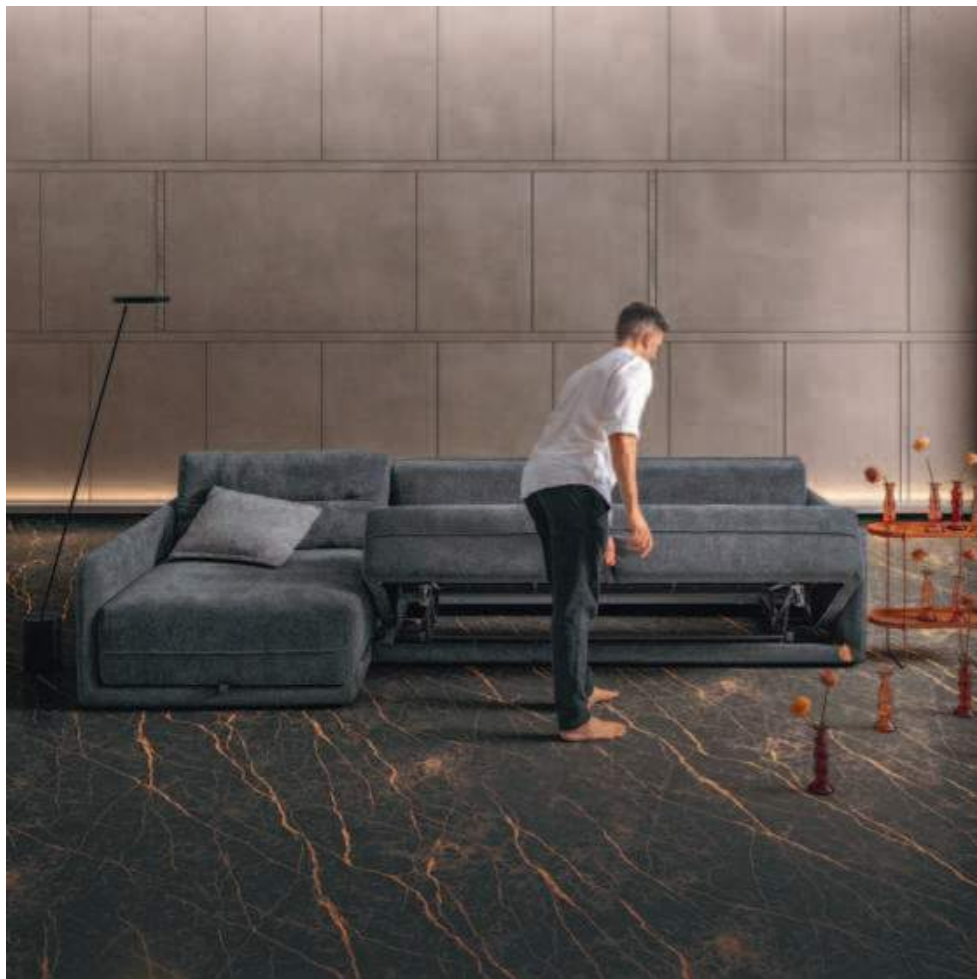

LINEE DECISE,
ESTETICA RAFFINATA:
UN' IMPRESSIONE
INDELEBILE

/ Bold lines, refined aesthetics:
an unforgettable impression