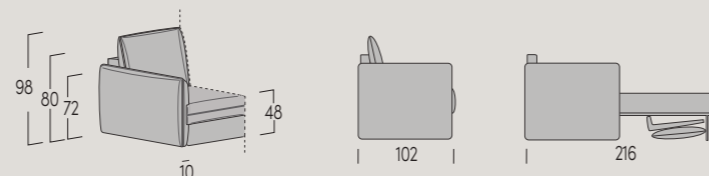

17. ANOUK

L 142 P 102 H 98 Materasso H17 [L 100 P 200

L 162 P 102 H 98 Materasso H17 [L 120 P 200

L 182 P 102 H 98 Materasso H17 [L 140 P 200

L 202 P 102 H 98 Materasso H17 [L 160 P 200

L 222 P 102 H 98 Materasso H17 [L 180 P 200

INFORMAZIONI TECNICHE / TECHNICAL INFORMATION

STRUTTURA:

in legno stagionato e agglomerato, completamente rivestita in poliuretano espanso a quote** ** erenziate e ovatta di poliestere gr 300, con innesti a baionetta.

IMBOTTITURA:

- sedili in poliuretano espanso indeformabile a quote** ** erenziate, D 32 elastico e memory foam, rivestiti in fibra di poliestere
- schienali strutturati su telaio in metallo verniciato, rivestiti in ovatta di poliestere gr 300 e imbottiti in fibra di poliestere.

RIVESTIMENTO:

completamente sfoderabile in tessuto ed ecopelle. Non prevista la versione in pelle.

PIEDI:

di serie in ABS e •tto sospeso.

FRAME:

seasoned and bonded wood, fully upholstered with polyurethane foam in differentiated densities and 300 g polyester wadding, assembled with bayonet joints.

PADDING:

- seats in non-deformable polyurethane foam in differentiated densities, D 32 elastic and memory foam, covered with polyester fiber
- backrests built on a painted metal frame, covered with 300 g polyester wadding and padded with polyester fiber.

UPHOLSTERY:

fully removable in fabric, leather and eco-leather. Leather version not available.

FEET:

standard in ABS, suspended-effect design.