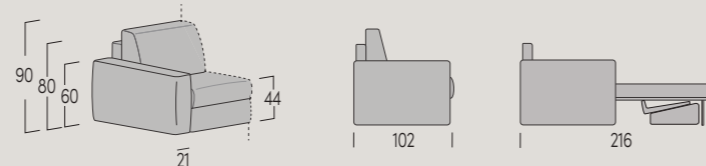

13. CLIFF

L 164 P 102 H 90
L 184 P 102 H 90
L 204 P 102 H 90
L 224 P 102 H 90
L 244 P 102 H 90

Materasso H 13

L 100 P 195
L 120 P 195
L 140 P 195
L 160 P 195
L 180 P 195

L 244 P 160 H 90
L 264 P 160 H 90
L 284 P 160 H 90
L 304 P 160 H 90
L 324 P 160 H 90

Materasso H 13

L 100 P 195
L 120 P 195
L 140 P 195
L 160 P 195
L 180 P 195

L 244 P 160 H 90
L 264 P 160 H 90
L 284 P 160 H 90
L 304 P 160 H 90
L 324 P 160 H 90

Materasso H 13

L 100 P 195
L 120 P 195
L 140 P 195
L 160 P 195
L 180 P 195

L 244 P 160/180 H 90
L 264 P 160/180 H 90
L 284 P 160/180 H 90
L 304 P 160/180 H 90
L 324 P 160/180 H 90

Materasso H 13

L 100 P 195
L 120 P 195
L 140 P 195
L 160 P 195
L 180 P 195

L 244 P 190 H 90
L 264 P 190 H 90
L 284 P 190 H 90
L 304 P 190 H 90
L 324 P 190 H 90

Materasso H 13

L 100 P 195
L 120 P 195
L 140 P 195
L 160 P 195
L 180 P 195

L 244 P 190 H 90
L 264 P 190 H 90
L 284 P 190 H 90
L 304 P 190 H 90
L 324 P 190 H 90

Materasso H 13

L 100 P 195
L 120 P 195
L 140 P 195
L 160 P 195
L 180 P 195

L 244 P 215 H 90
L 264 P 215 H 90
L 284 P 215 H 90
L 304 P 215 H 90
L 324 P 215 H 90

Materasso H 13

L 100 P 195
L 120 P 195
L 140 P 195
L 160 P 195
L 180 P 195

L 244 P 215 H 90
L 264 P 215 H 90
L 284 P 215 H 90
L 304 P 215 H 90
L 324 P 215 H 90

Materasso H 13

L 100 P 195
L 120 P 195
L 140 P 195
L 160 P 195
L 180 P 195

L 244 P 245 H 90
L 264 P 245 H 90
L 284 P 245 H 90
L 304 P 245 H 90
L 324 P 245 H 90

Materasso H 13

L 100 P 195
L 120 P 195
L 140 P 195
L 160 P 195
L 180 P 195

L 244 P 245 H 90
L 264 P 245 H 90
L 284 P 245 H 90
L 304 P 245 H 90
L 324 P 245 H 90

Materasso H 13

L 100 P 195
L 120 P 195
L 140 P 195
L 160 P 195
L 180 P 195

L 248 P 200 H 90
L 268 P 200 H 90
L 288 P 200 H 90
L 308 P 200 H 90
L 328 P 200 H 90

Materasso H 13

L 100 P 195
L 120 P 195
L 140 P 195
L 160 P 195
L 180 P 195

L 248 P 200 H 90
L 268 P 200 H 90
L 288 P 200 H 90
L 308 P 200 H 90
L 328 P 200 H 90

Materasso H 13

L 100 P 195
L 120 P 195
L 140 P 195
L 160 P 195
L 180 P 195

L 248 P 200 H 90
L 268 P 200 H 90
L 288 P 200 H 90
L 308 P 200 H 90
L 328 P 200 H 90

Materasso H 13

L 100 P 195
L 120 P 195
L 140 P 195
L 160 P 195
L 180 P 195

PACCHETTO SCHIENA / BACKREST PACKS

ACCESSORI / ACCESSORIES