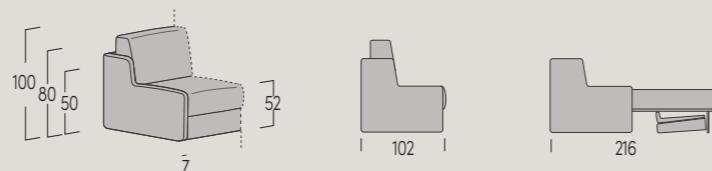

21. CLIMB

L 136 P 102 H 100 Materasso H 21 [L 100 P 195

L 156 P 102 H 100 Materasso H 21 [L 120 P 195

L 176 P 102 H 100 Materasso H 21 [L 140 P 195

L 196 P 102 H 100 Materasso H 21 [L 160 P 195

L 216 P 102 H 100 Materasso H 21 [L 180 P 195

INFORMAZIONI TECNICHE / TECHNICAL INFORMATION

STRUTTURA:

in legno stagionato e agglomerato, completamente rivestita in poliuretano espanso a quote** ** erenziate e ovatta di poliestere gr 300, con innesti a baionetta

IMBOTTITURA:

- sedili in poliuretano espanso indeformabile a quote** ** erenziate, D 30 elastico e memory foam, rivestiti in fibra di poliestere
- schienali strutturati su telaio in legno stagionato e agglomerato, imbottiti in poliuretano espanso indeformabile D 21 elastico, completamente rivestiti in ovatta di poliestere gr 300.

RIVESTIMENTO:

completamente sfoderabile in tessuto ed ecopelle. Non prevista la versione in pelle.

PIEDI:

di serie in ABS e •tto sospeso.

FRAME:

seasoned and bonded wood, fully upholstered with polyurethane foam in differentiated densities and 300 g polyester wadding, assembled with bayonet joints.

PADDING:

- seats in non-deformable polyurethane foam in differentiated densities, D 30 elastic and memory foam, covered with polyester fiber
- backrests supported by in seasoned and bonded wood frame, padded with non-deformable D 21 elastic polyurethane foam, fully covered with 300 g polyester wadding.

UPHOLSTERY:

fully removable in fabric and eco-leather. Leather version not available.

FEET:

standard in ABS, suspended-effect design.

DI SERIE

OPTIONAL