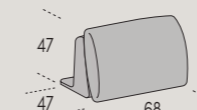

Pacchetto schiena Matrix / Matrix backrest pack