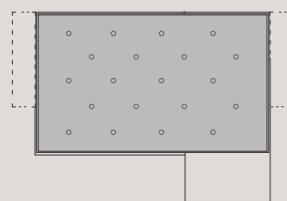

Topper per composizioni

Div. laterale cm 185 / Centrale cm 166
e Panchetta laterale / Chaise Longue

Topper
cm 264 x 140