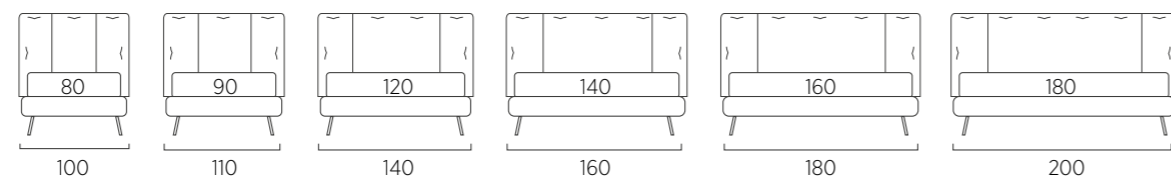

Dress Lift

DI SERIE:

- piede in legno Log h cm 18, colore wengè
- SU RICHIESTA:
- piede in legno Log h cm 18, colori bianco, naturale
- piede in legno Conic h cm 18, colori bianco, naturale, wengè
- piede in metallo Top h cm 18, finitura satinato, otto colori
- piede in metallo Basic, Glam, Peak, Trim, Mark e Wily h cm 18, finitura cromo, otto colori

STANDARD:

- h 18 cm Log wooden feet wengè
- TO ORDER:
- h 18 cm Log wooden feet white, natural colours
- h 18 cm Conic wooden feet white, natural and wengè colours
- h 18 cm Top steel feet, eight colours
- h 18 cm Basic, Glam, Peak, Trim, Mark and Wily steel feet, chrome finish, eight colours

Testiere

I disegni si riferiscono alla misura cm 80/90 nominale, per versione matrimoniale (cm 160 - 180) vedere a pagina 122: Loop, pagina 134: Net, pagina 135: Rift

Letto