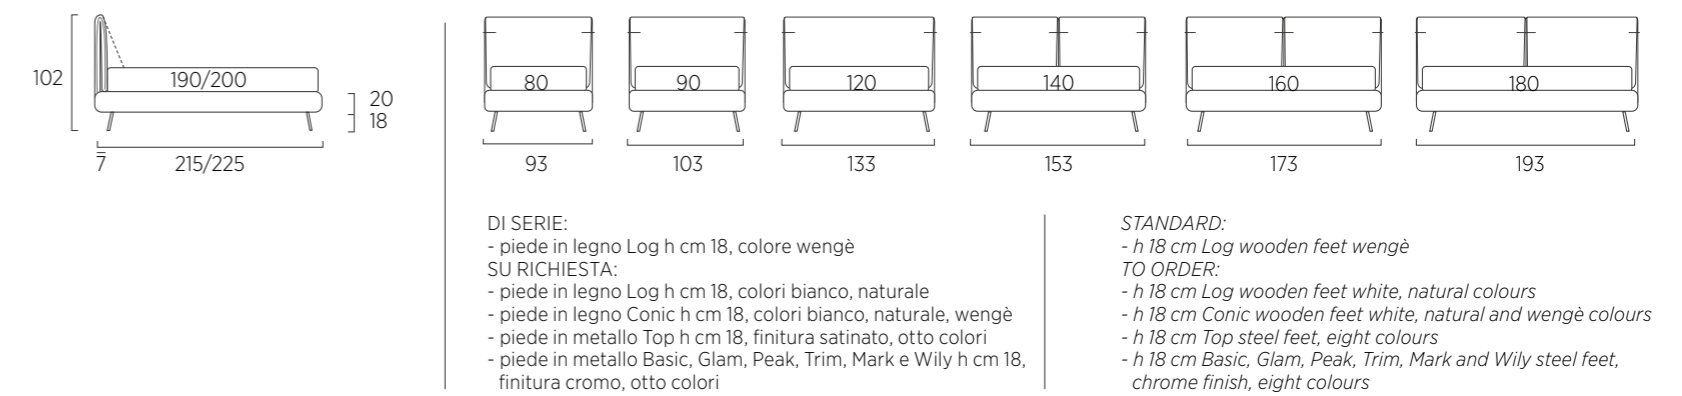

Possibili lavorazioni a trapunta per rivestimento reversibile testiera letto Clip

Clip

Clip Compatto

Clip Lift

Possibili lavorazioni a trapunta per rivestimento reversibile testiera letto Spin

Spin

Spin Compatto

Spin Lift