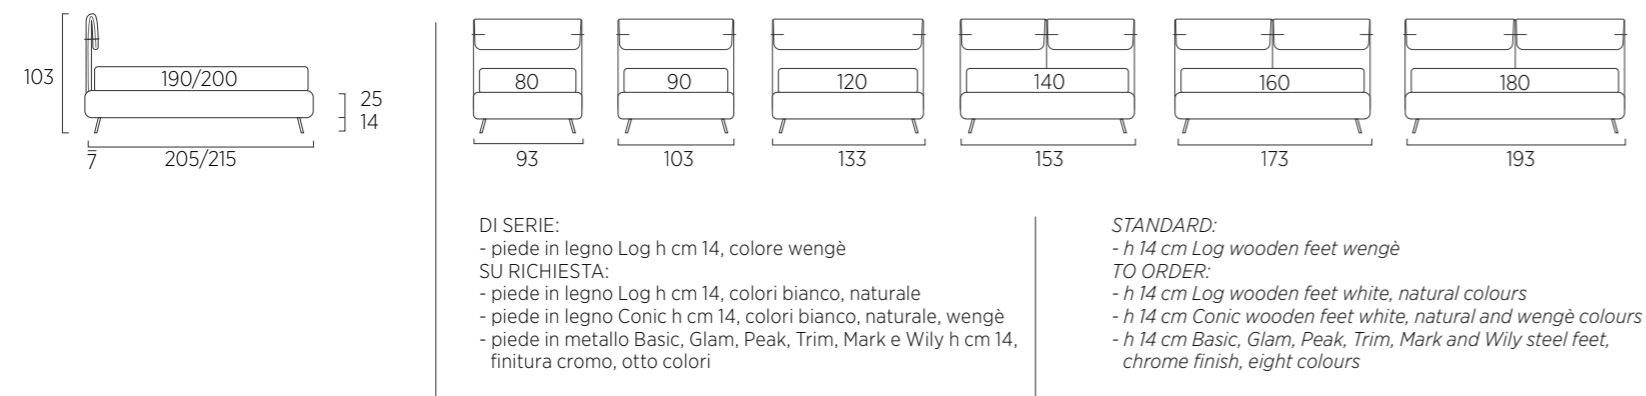

Clip Compatto