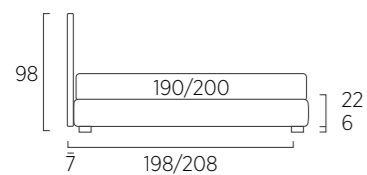

STANDARD:
 - h 6 cm Cubic wooden feet wengè
TO ORDER:
 - h 6 cm Cubic wooden feet white, natural or grey
 - h 6 cm Circle wooden feet white, natural or wengè
 - Carry wheels
 - Roll wheels

Letto struttura Filo con rete