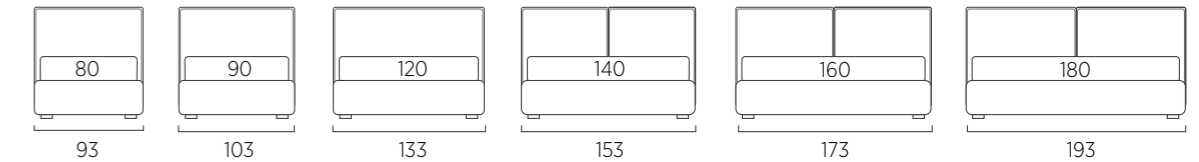

DI SERIE:
- piede in legno Cubic h cm 6, colore wengè
SU RICHIESTA:
- piede in legno Cubic h cm 6, colori bianco, naturale, grigio
- piede in legno Circle h cm 6, colori bianco, naturale, wengè
- ruote Carry
- ruote Roll

STANDARD:
- h 6 cm Cubic wooden feet wengè
TO ORDER:
- h 6 cm Cubic wooden feet white, natural or grey
- h 6 cm Circle wooden feet white, natural or wengè
- Carry wheels
- Roll wheels