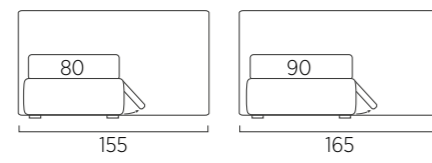

Plain Sottosopra laterale dx/sx

DI SERIE:
- piede strutturale in metallo

STANDARD:
- metal structural feet