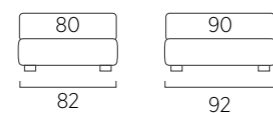

Sommier struttura Filo con piano

DI SERIE:
- piede in legno Cubic h cm 6, colore wengè
SU RICHIESTA:
- piede in legno Cubic h cm 6, colori bianco, naturale, grigio
- piede in legno Circle h cm 6, colori bianco, naturale, wengè
- ruote Carry
- ruote Roll

STANDARD:
- h 6 cm Cubic wooden feet wengè
TO ORDER:
- h 6 cm Cubic wooden feet white, natural or grey
- h 6 cm Circle wooden feet white, natural or wengè
- Carry wheels
- Roll wheels