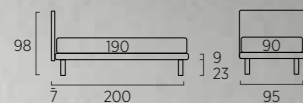

*SHAPES AND COLOURS BLEND
INTO A PERFECT PICTURE*

Poltroncina Malik. Tavolino Leaf H cm 42 con piede in metallo colore ciliegia.

Malik armchair. Occasional table H 42 cm with feet in metal, cherry colour.