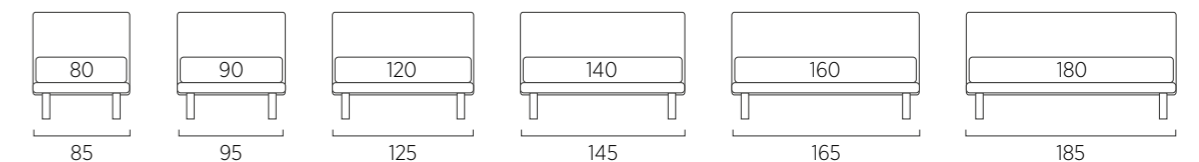

Plain Autoportante

DI SERIE:

- piede in metallo Top h cm 23, finitura satinato
- **SU RICHIESTA:**
- piede in metallo Top h cm 23, otto colori
- piede in metallo Basic, Mark e Wily h cm 23, finitura cromo, otto colori
- ruote Disk

STANDARD:

- h 23 cm Top steel feet frosted finish
- **TO ORDER:**
- h 23 cm Top steel feet, eight colours
- h 23 cm Basic, Mark and Wily steel feet, chrome finish, eight colours
- Disk wheels