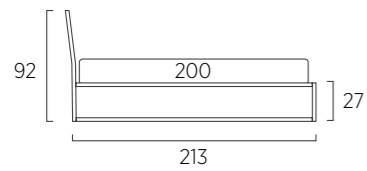

Letto Frame Double