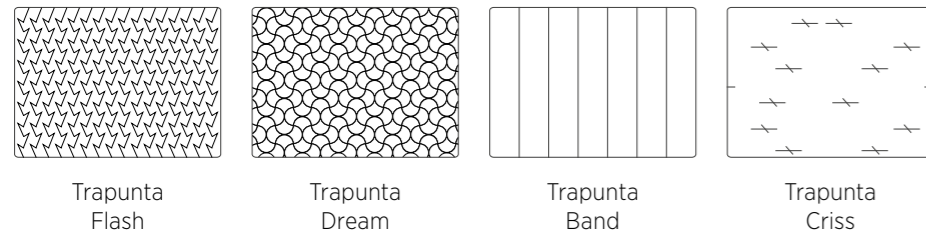

Possibili lavorazioni a trapunta per rivestimento reversibile testiera letto Frame - Frame Double - Frame Twist

Letto Frame