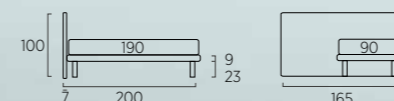

PLAIN

Letto Autoportante laterale sinistro con piede Wily in metallo colore ginestra. Materasso e guanciale della linea Bside, completo lenzuola colore 36. Cover Love. Due cuscini decoro cm 40X40, piumotto cm 165X135.

Left sided free-standing bed with Wily feet in metal, laburnum yellow colour. Bside mattress and pillow, bedding set, colour 36. Love cover. Two decorative cushions 40X40 cm, duvet 165X135 cm.