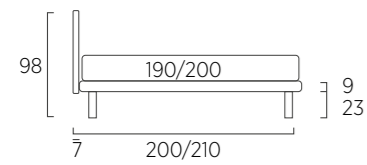

Letto Autoportante

DI SERIE:
- piede in metallo Top h cm 23, finitura satinato
SU RICHIESTA:
- piede in metallo Top h cm 23, otto colori
- piede in metallo Basic, Mark e Wily h cm 23, finitura cromo, otto colori
- ruote Disk

STANDARD:
- h 23 cm Top steel feet frosted finish
TO ORDER:
- h 23 cm Top steel feet, eight colours
- h 23 cm Basic, Mark and Wily steel feet, chrome finish, eight colours
- Disk wheels