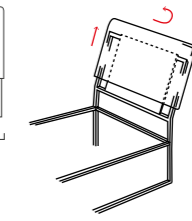

Letto Frame Dress