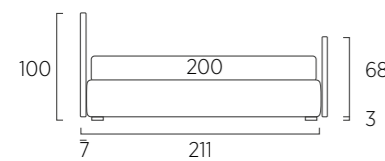

Plain Dormeuse Sottosopra con sistema Fast laterale dx/sx

DI SERIE:
- piede strutturale in metallo

STANDARD:
- metal structural feet