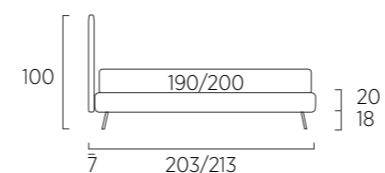

Plain Lift

DI SERIE:

- piede in legno Log h cm 18, colore wengè
- **SU RICHIESTA:**
- piede in legno Log h cm 18, colori bianco, naturale
- piede in legno Conic h cm 18, colori bianco, naturale, wengè
- piede in metallo Top h cm 18, finitura satinato, otto colori
- piede in metallo Basic, Glam, Peak, Trim, Mark e Wily h cm 18, finitura cromo, otto colori

STANDARD:

- h 18 cm Log wooden feet wengè
- **TO ORDER:**
- h 18 cm Log wooden feet white, natural colours
- h 18 cm Conic wooden feet white, natural and wengè colours
- h 18 cm Top steel feet, eight colours
- h 18 cm Basic, Glam, Peak, Trim, Mark and Wily steel feet, chrome finish, eight colours