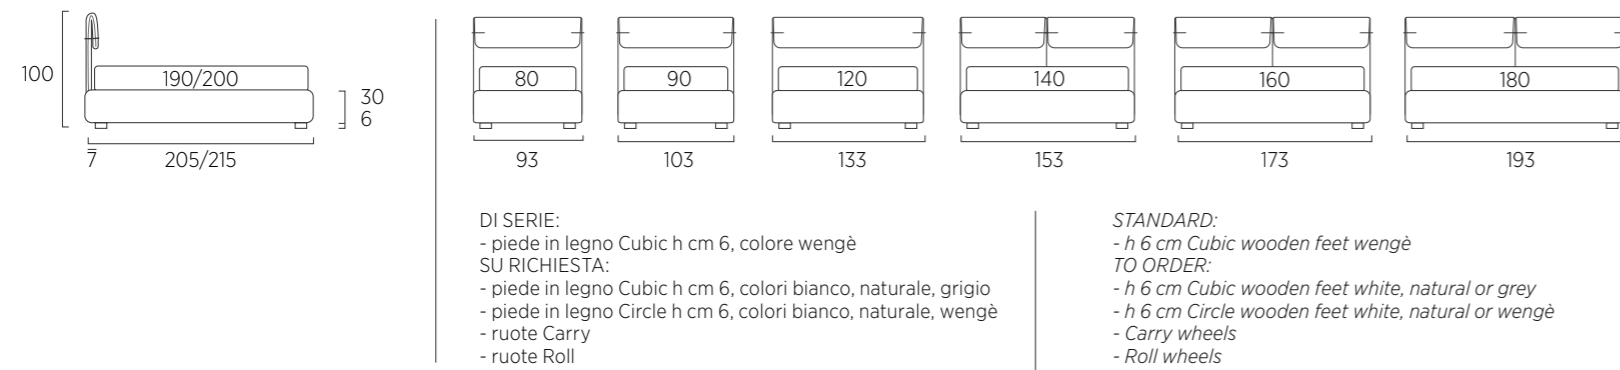

Possibili lavorazioni a trapunta per rivestimento reversibile testiera letto Clip

Clip

Clip Compatto

Clip Lift

Possibili lavorazioni a trapunta per rivestimento reversibile testiera letto Spin

Spin

Spin Compatto

Spin Lift