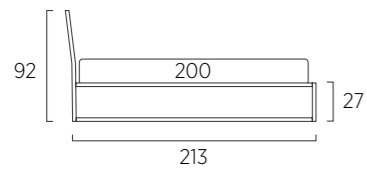

Letto Frame