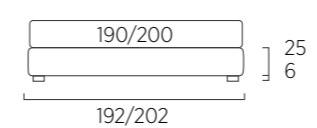

Sommier Filo

DI SERIE:
- piede in legno Cubic h cm 6, colore wengè
SU RICHIESTA:
- piede in legno Cubic h cm 6, colori bianco, naturale, grigio
- piede in legno Circle h cm 6, colori bianco, naturale, wengè
- ruote Carry
- ruote Roll

STANDARD:
- h 6 cm Cubic wooden feet wengè
TO ORDER:
- h 6 cm Cubic wooden feet white, natural or grey
- h 6 cm Circle wooden feet white, natural or wengè
- Carry wheels
- Roll wheels