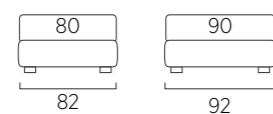

STANDARD:
- h 6 cm Cubic wooden feet wengè
TO ORDER:
- h 6 cm Cubic wooden feet white, natural or grey
- h 6 cm Circle wooden feet white, natural or wengè
- Carry wheels
- Roll wheels

Sommier struttura Filo con rete