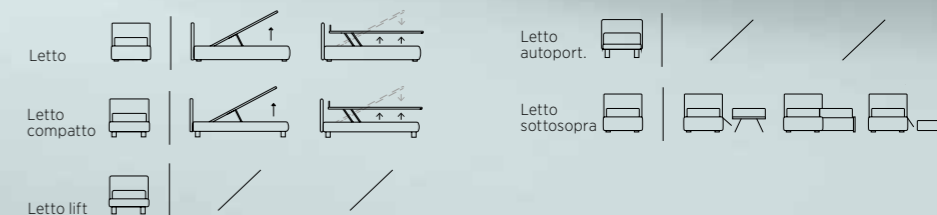

PLAIN

Letto Autoportante laterale sinistro con piede Wily in metallo colore ginestra. Materasso e guanciale della linea Bside, completo lenzuola colore 36. Cover Love. Due cuscini decoro cm 40X40, piumotto cm 165X135.

Left sided free-standing bed with Wily feet in metal, laburnum yellow colour. Bside mattress and pillow, bedding set, colour 36. Love cover. Two decorative cushions 40X40 cm, duvet 165X135 cm.