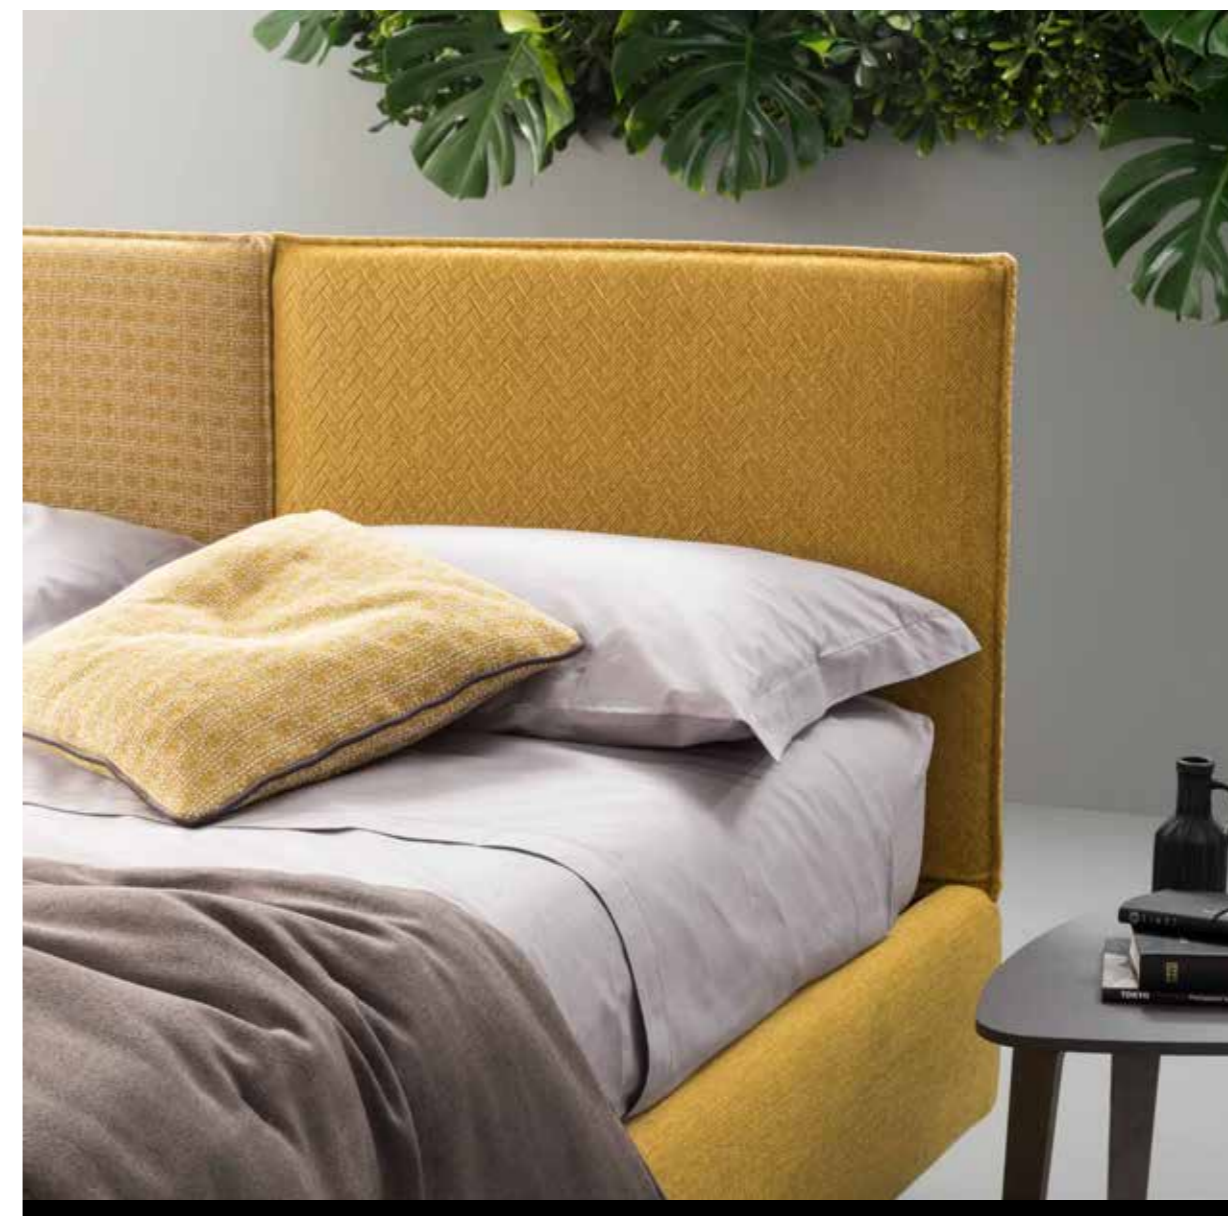

UTILIZZO CREATIVO DEI TESSUTI PER SOLUZIONI DAL CARATTERE DISTINTIVO

*CREATIVE USE OF FABRICS FOR
DISTINCTIVE SOLUTIONS*