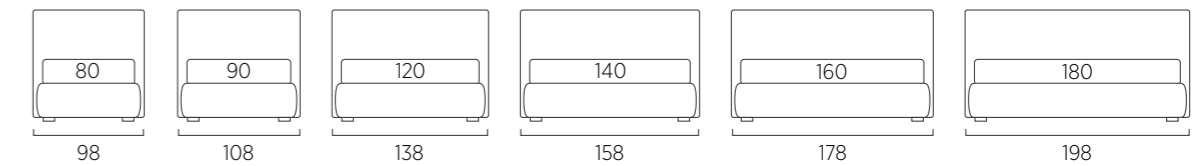

INFORMAZIONI TECNICHE

TECHNICAL DETAILS

Plain

DI SERIE:

- piede in legno Cubic h cm 6, colore wengè
- **SU RICHIESTA:**
- piede in legno Cubic h cm 6, colori bianco, naturale, grigio
- piede in legno Circle h cm 6, colori bianco, naturale, wengè
- ruote Carry
- ruote Roll

STANDARD:

- h 6 cm Cubic wooden feet wengè
- **TO ORDER:**
- h 6 cm Cubic wooden feet white, natural or grey
- h 6 cm Circle wooden feet white, natural or wengè
- Carry wheels
- Roll wheels