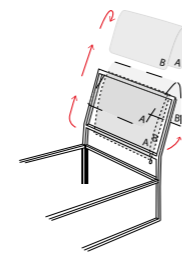

Letto Frame Double