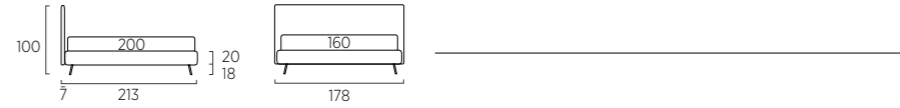

BUBBLES

Letto Lift con piede Trim in metallo colore polvere.
Materasso e guanciali della linea Bside, completo lenzuola colore 37 e 188. Due cuscini decoro cm 40X40 e cuscino decoro cm 60X30, piumotto cm 165X65, plaid Pantelleria colore 09.
Pouff Fun Ce.

*Lift bed with Trim feet in metal, dusty grey colour.
Bside mattress and pillows, bedding set, colours 37 and 188.
Two decorative cushions 40X40 cm and decorative cushion 60X30 cm, duvet 165X65, Pantelleria blanket, colour 09.
Fun Ce footstool.*