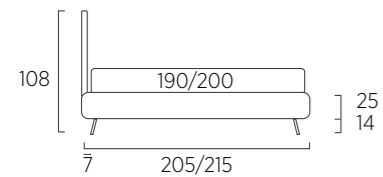

STANDARD:

- h 6 cm Cubic wooden feet wengè
- TO ORDER:
- h 6 cm Cubic wooden feet white, natural or grey
- h 6 cm Circle wooden feet white, natural or wengè
- Carry wheels
- Roll wheels

Dress Compatto

DI SERIE: