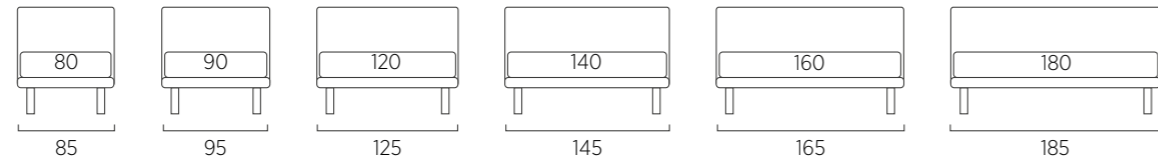

Letto Autoportante

DI SERIE:
- piede in metallo Top h cm 23, finitura satinato
SU RICHIESTA:
- piede in metallo Top h cm 23, otto colori
- piede in metallo Basic, Mark e Wily h cm 23, finitura cromo, otto colori
- ruote Disk

STANDARD:
- h 23 cm Top steel feet frosted finish
TO ORDER:
- h 23 cm Top steel feet, eight colours
- h 23 cm Basic, Mark and Wily steel feet, chrome finish, eight colours
- Disk wheels