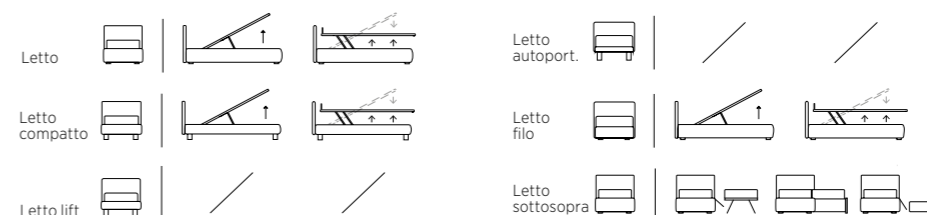

LETTI SOTTOSOPRA: UN LETTO IN PIÙ CON IL SISTEMA FAST

Il sistema Fast è disponibile per letti singoli con materasso da cm 90X200, permette di avere a disposizione il secondo letto con materasso da cm 80X190 H cm 16. Scegliendo entrambi i materassi della linea Bside H cm 16, i piani letto si trovano allo stesso livello.

UPSIDE-DOWN BEDS: AN EXTRA BED WITH THE FAST SYSTEM

The Fast system is available for single beds with a 90X200 cm mattress, allowing for the use of a second bed with an 80X190XH 16 cm mattress. Choosing both mattresses from the Bside line with H 16 cm, the two beds are at the same height.