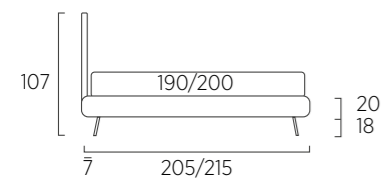

Dress Lift

DI SERIE:

- piede in legno Log h cm 18, colore wengè
- SU RICHIESTA:
- piede in legno Log h cm 18, colori bianco, naturale
- piede in legno Conic h cm 18, colori bianco, naturale, wengè
- piede in metallo Top h cm 18, finitura satinato, otto colori
- piede in metallo Basic, Glam, Peak, Trim, Mark e Wily h cm 18, finitura cromo, otto colori

STANDARD:

- h 18 cm Log wooden feet wengè
- TO ORDER:
- h 18 cm Log wooden feet white, natural colours
- h 18 cm Conic wooden feet white, natural and wengè colours
- h 18 cm Top steel feet, eight colours
- h 18 cm Basic, Glam, Peak, Trim, Mark and Wily steel feet, chrome finish, eight colours

Testiere

I disegni si riferiscono alla misura cm 80/90 nominale, per versione matrimoniale (cm 160 - 180) vedere a pagina 122: Loop, pagina 134: Net, pagina 135: Rift