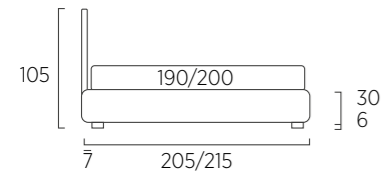

Dress

DI SERIE:

- piede in legno Cubic h cm 6, colore wengè
- SU RICHIESTA:
- piede in legno Cubic h cm 6, colori bianco, naturale, grigio
- piede in legno Circle h cm 6, colori bianco, naturale, wengè
- ruote Carry
- ruote Roll

STANDARD:

- h 6 cm Cubic wooden feet wengè
- TO ORDER:
- h 6 cm Cubic wooden feet white, natural or grey
- h 6 cm Circle wooden feet white, natural or wengè
- Carry wheels
- Roll wheels