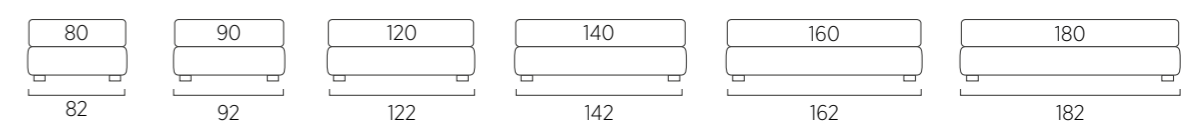

Sommier Filo

DI SERIE:
- piede in legno Cubic h cm 6, colore wengè
SU RICHIESTA:
- piede in legno Cubic h cm 6, colori bianco, naturale, grigio
- piede in legno Circle h cm 6, colori bianco, naturale, wengè
- ruote Carry
- ruote Roll

STANDARD:
- h 6 cm Cubic wooden feet wengè
TO ORDER:
- h 6 cm Cubic wooden feet white, natural or grey
- h 6 cm Circle wooden feet white, natural or wengè
- Carry wheels
- Roll wheels