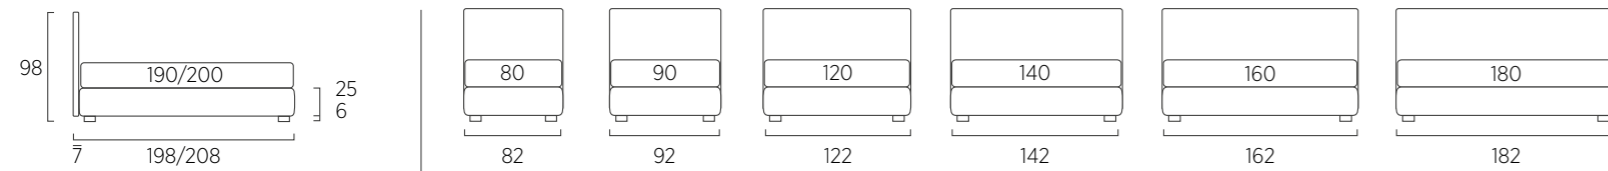

Plain Filo

* nella versione contenitore la profondità aumenta di cm 4

* in the container version the depth increases by 4 cm

DI SERIE:
- piede in legno Cubic h cm 6, colore wengè
SU RICHIESTA:
- piede in legno Cubic h cm 6, colori bianco, naturale, grigio
- piede in legno Circle h cm 6, colori bianco, naturale, wengè
- ruote Carry
- ruote Roll

STANDARD:
- h 6 cm Cubic wooden feet wengè
TO ORDER:
- h 6 cm Cubic wooden feet white, natural or grey
- h 6 cm Circle wooden feet white, natural or wengè
- Carry wheels
- Roll wheels