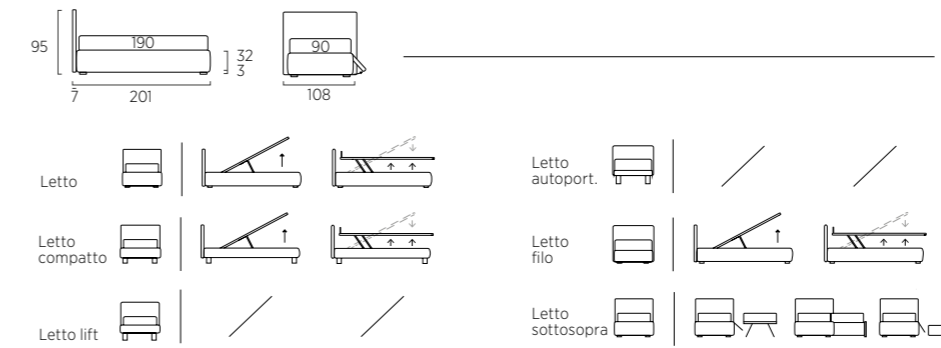

LETTI SOTTOSOPRA: UN LETTO IN PIÙ CON IL SECONDO LETTO ESTRAIBILE

I letti Sottosopra della collezione si possono scegliere con secondo letto estraibile (con rete Ciack, Yuki, Doli), che può essere affiancato raggiungendo la stessa altezza tra i letti. Il letto principale può essere completato con i materassi della linea Bside, il secondo, estraibile, con quelli classificati ad altezza ridotta (h cm 16). Scegliendo entrambi i materassi con quest'ultima tipologia (h cm 16), i piani letto saranno allo stesso livello.

UPSIDE-DOWN BEDS: AN EXTRA BED WITH THE ADDITIONAL PULL-OUT BED

The collection's Upside-down beds are available with a second pull-out bed (with the Ciack, Yuki or Doli slatted base), which can be placed side by side, reaching the same height between the beds. The main bed can be paired with the mattresses available in the Bside line, while the second pull-out bed can be used with low-height mattresses (H cm 16). Choosing a low-height mattress (H 16 cm) for both, the two beds are at the same level.