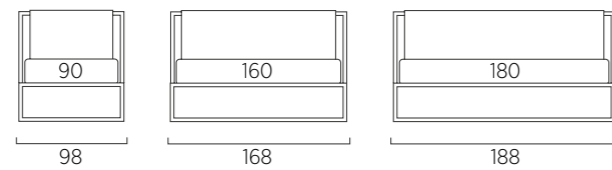

Letto Frame