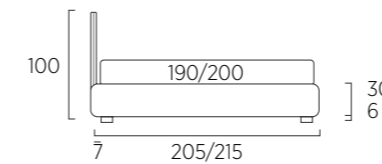

Twist

DI SERIE:
- piede in legno Cubic h cm 6, colore wengè
SU RICHIESTA:
- piede in legno Cubic h cm 6, colori bianco, naturale, grigio
- piede in legno Circle h cm 6, colori bianco, naturale, wengè
- ruote Carry
- ruote Roll

STANDARD:
- h 6 cm Cubic wooden feet wengè
TO ORDER:
- h 6 cm Cubic wooden feet white, natural or grey
- h 6 cm Circle wooden feet white, natural or wengè
- Carry wheels
- Roll wheels