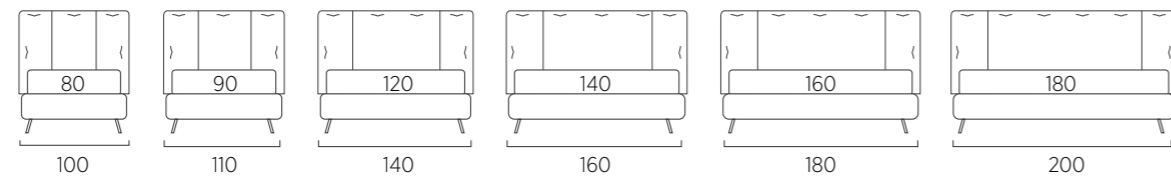

STANDARD:

- h 6 cm Cubic wooden feet wengè
- TO ORDER:
- h 6 cm Cubic wooden feet white, natural or grey
- h 6 cm Circle wooden feet white, natural or wengè
- Carry wheels
- Roll wheels

Dress Compatto

DI SERIE: