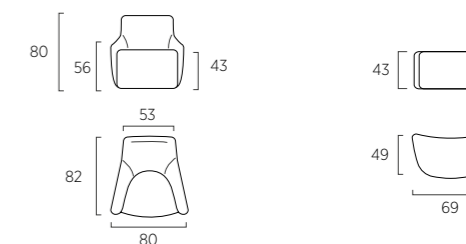

POLTRONCINA MALIK E POUFF MALIK