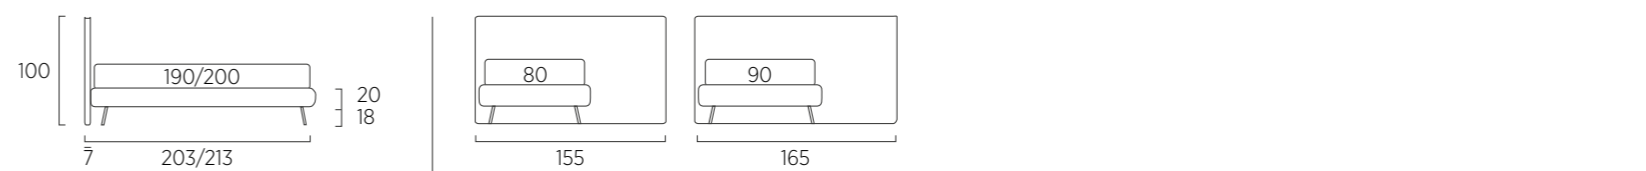

Plain Lift laterale dx/sx

DI SERIE:
- piede in legno Log h cm 18, colore wengè
SU RICHIESTA:
- piede in legno Log h cm 18, colori bianco, naturale
- piede in legno Conic h cm 18, colori bianco, naturale, wengè
- piede in metallo Top h cm 18, finitura satinato, otto colori
- piede in metallo Basic, Glam, Peak, Trim, Mark e Wily h cm 18, finitura cromo, otto colori

STANDARD:
- h 18 cm Log wooden feet wengè
TO ORDER:
- h 18 cm Log wooden feet white, natural colours
- h 18 cm Conic wooden feet white, natural and wengè colours
- h 18 cm Top steel feet, eight colours
- h 18 cm Basic, Glam, Peak, Trim, Mark and Wily steel feet, chrome finish, eight colours