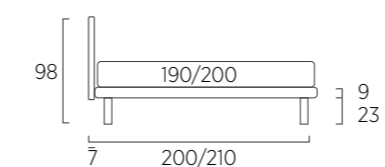

Plain Autoportante

DI SERIE:

- piede in metallo Top h cm 23, finitura satinato
- **SU RICHIESTA:**
- piede in metallo Top h cm 23, otto colori
- piede in metallo Basic, Mark e Wily h cm 23, finitura cromo, otto colori
- ruote Disk

STANDARD:

- h 23 cm Top steel feet frosted finish
- **TO ORDER:**
- h 23 cm Top steel feet, eight colours
- h 23 cm Basic, Mark and Wily steel feet, chrome finish, eight colours
- Disk wheels