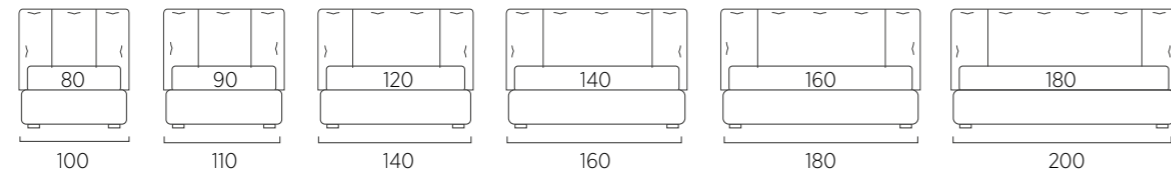

Dress

DI SERIE:

- piede in legno Cubic h cm 6, colore wengè
- SU RICHIESTA:
- piede in legno Cubic h cm 6, colori bianco, naturale, grigio
- piede in legno Circle h cm 6, colori bianco, naturale, wengè
- ruote Carry
- ruote Roll

STANDARD:

- h 6 cm Cubic wooden feet wengè
- TO ORDER:
- h 6 cm Cubic wooden feet white, natural or grey
- h 6 cm Circle wooden feet white, natural or wengè
- Carry wheels
- Roll wheels