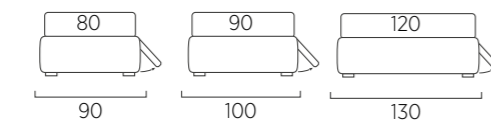

Sommier Sottosopra

DI SERIE:
- piede strutturale in metallo

STANDARD:
- metal structural feet