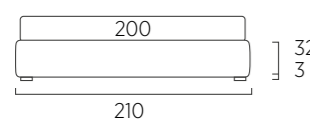

Sommier Sottosopra con sistema Fast

DI SERIE:
- piede strutturale in metallo

STANDARD:
- metal structural feet