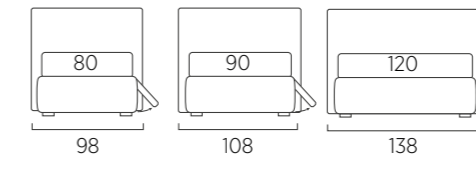

Letto Sottosopra

DI SERIE:
- piede strutturale in metallo

STANDARD:
- metal structural feet