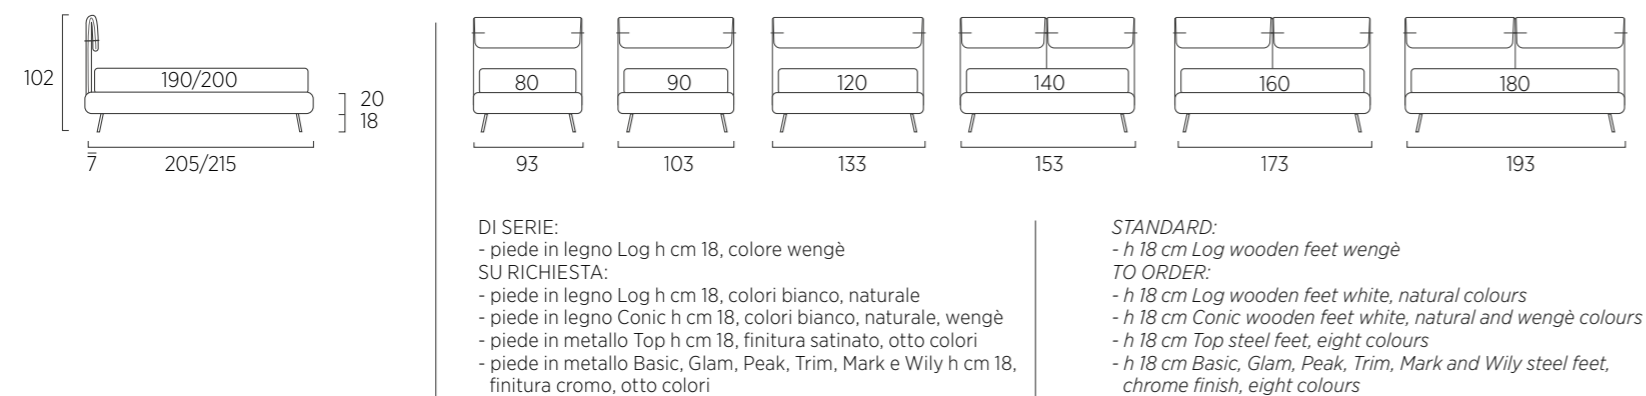

Possibili lavorazioni a trapunta per rivestimento reversibile testiera letto Clip

Clip

Clip Compatto

Clip Lift

Possibili lavorazioni a trapunta per rivestimento reversibile testiera letto Spin

Spin

Spin Compatto

Spin Lift