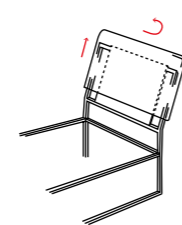

Letto Frame Twist