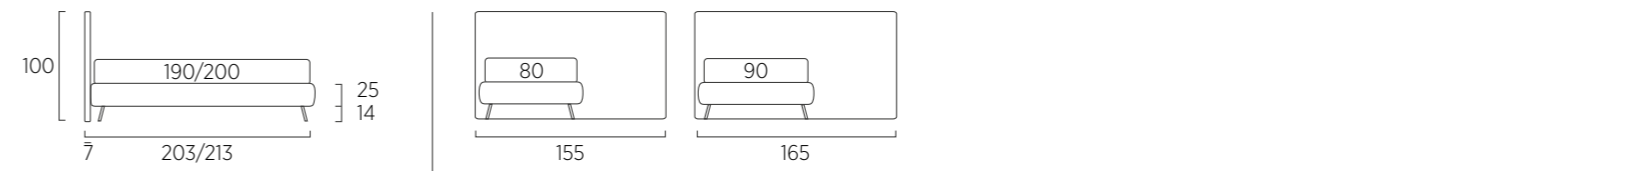

STANDARD:
- h 6 cm Cubic wooden feet wengè
TO ORDER:
- h 6 cm Cubic wooden feet white, natural or grey
- h 6 cm Circle wooden feet white, natural or wengè
- Carry wheels
- Roll wheels

Plain Compatto laterale dx/sx