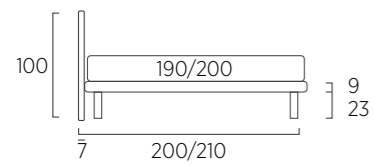

Plain Autoportante laterale dx/sx

DI SERIE:
- piede in metallo Top h cm 23, finitura satinato
SU RICHIESTA:
- piede in metallo Top h cm 23, otto colori
- piede in metallo Basic, Mark e Wily h cm 23, finitura cromo, otto colori
- ruote Disk

STANDARD:
- h 23 cm Top steel feet frosted finish
TO ORDER:
- h 23 cm Top steel feet, eight colours
- h 23 cm Basic, Mark and Wily steel feet, chrome finish, eight colours
- Disk wheels