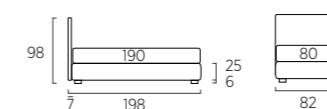

DOPPIA POSSIBILITÀ

I letti singoli nella tipologia Filo si possono accostare fra loro per creare la versione matrimoniale.

DOUBLE POSSIBILITIES

Flush single beds can be placed side by side to create a double bed.

#01 La scelta delle cuciture a contrasto sulla testiera è un dettaglio che esalta le lavorazioni e il disegno del letto imbottito. La scelta delle ruote agevola gli spostamenti.

The choice of contrasting stitching on the headboard is a detail that enhances the workmanship and the design of the upholstered bed. The choice of wheels makes it easy to move the bed.

#02 Moduli libreria Frame in metallo verniciato con piano antracite opaco anti-touch.

Frame bookcase units in painted metal with anti-touch matt anthracite top.

#01

#02

Letto

Letto
autoport.

Letto
compatto

Letto
filo

Letto lift

Letto
sottosopra