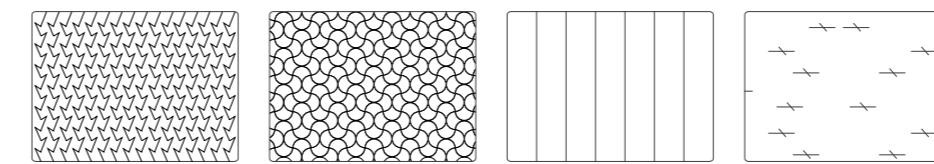

Possibili lavorazioni a trapunta per rivestimento reversibile testiera letto Twist

Trapunta
Flash

Trapunta
Dream

Trapunta
Band

Trapunta
Criss

Per cambiare la configurazione del letto, sfilare e ruotare di 180° il rivestimento della testiera

To change bed configuration bed, slide out and rotate 180° headboard upholstery