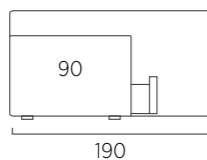

Plain Dormeuse Sottosopra con sistema Fast laterale dx/sx

DI SERIE:
- piede strutturale in metallo

STANDARD:
- metal structural feet