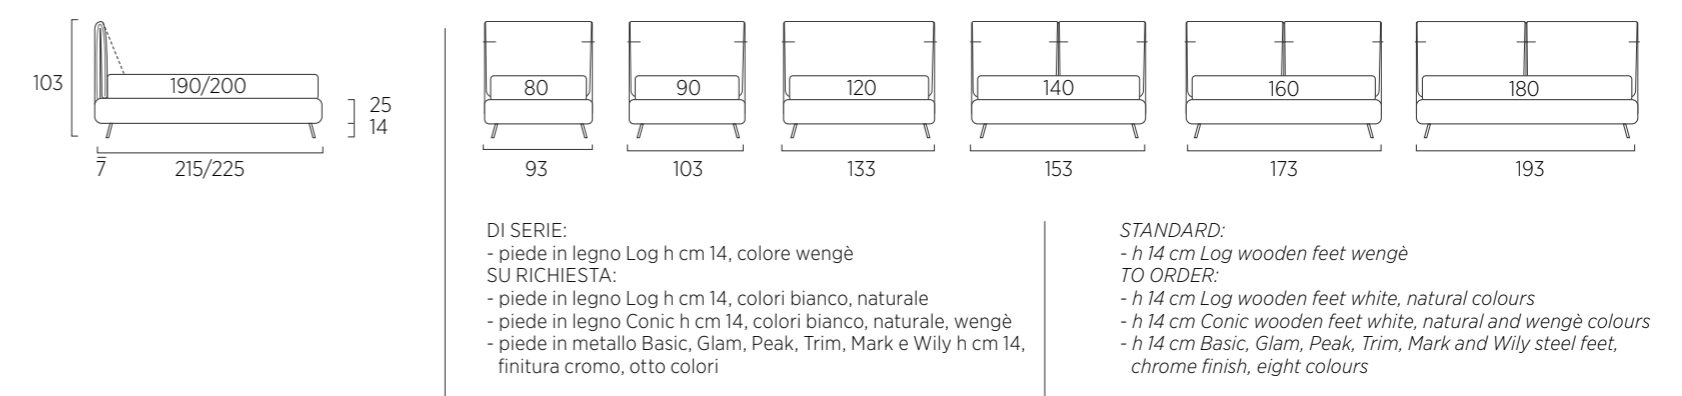

Spin Compatto