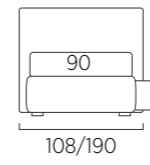

Letto Sottosopra con sistema Fast

DI SERIE:
- piede strutturale in metallo

STANDARD:
- metal structural feet