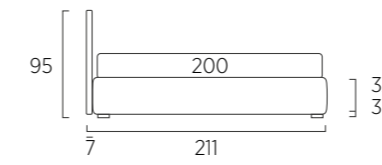

Letto Sottosopra con sistema Fast

DI SERIE:
- piede strutturale in metallo

STANDARD:
- metal structural feet