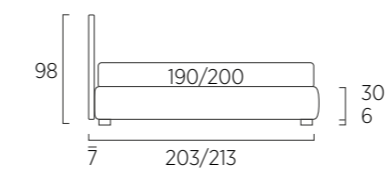

INFORMAZIONI TECNICHE

TECHNICAL DETAILS

Plain

DI SERIE:

- piede in legno Cubic h cm 6, colore wengè
- **SU RICHIESTA:**
- piede in legno Cubic h cm 6, colori bianco, naturale, grigio
- piede in legno Circle h cm 6, colori bianco, naturale, wengè
- ruote Carry
- ruote Roll

STANDARD:

- h 6 cm Cubic wooden feet wengè
- **TO ORDER:**
- h 6 cm Cubic wooden feet white, natural or grey
- h 6 cm Circle wooden feet white, natural or wengè
- Carry wheels
- Roll wheels