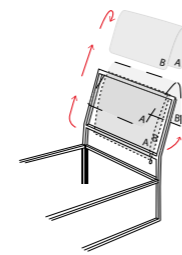

Letto Frame