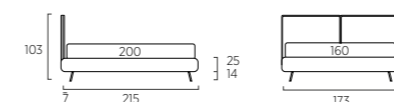

UTILIZZO CREATIVO DEI TESSUTI PER SOLUZIONI DAL CARATTERE DISTINTIVO

*CREATIVE USE OF FABRICS FOR
DISTINCTIVE SOLUTIONS*