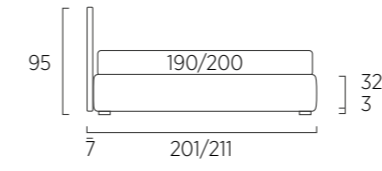

Letto Sottosopra

DI SERIE:
- piede strutturale in metallo

STANDARD:
- metal structural feet