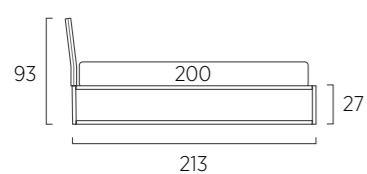

Letto Frame Twist