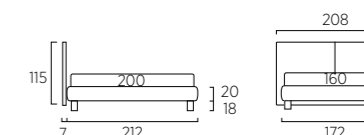

PANNELLI WALL

Due cm 104 H 115 con trapunta Dream.
Sommier Lift con piede Basic in metallo colore polvere. Materasso e guanciali della linea Bside, completo lenzuola colore 243 e 280. Due cuscini decoro cm 60X30 e due cuscini decoro cm 40X40, piumotto cm 165X65, plaid Morfeo colore 1000.

*Two 104XH 115 cm with Dream quilting.
Lift divan bed with Basic feet in metal, dusty grey colour. Bside mattress and pillows, bedding set, colours 243 and 280. Two decorative cushions 60X30 cm and two decorative cushions 40X40 cm, duvet 165X65 cm, Morfeo blanket, colour 1000.*

Tavolini Taki H cm 38 e H cm 48 colore seta.
Poltroncina Peggy e cuscino decoro cm 40X40.

*Taki occasional table H 38 cm and H 48 cm, silk colour.
Peggy armchair and decorative cushion 40X40 cm.*

LAVORAZIONI A TRAPUNTA IL VALORE AGGIUNTO

QUILTING
THE ADDED VALUE