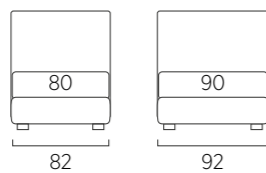

Letto struttura Filo con rete

DI SERIE:
- piede in legno Cubic h cm 6 colore wengè
SU RICHIESTA:
- piede in legno Cubic h cm 6, colori bianco, naturale, grigio
- piede in legno Circle h cm 6, colori bianco, naturale, wengè
- ruote Carry
- ruote Roll

STANDARD:
- h 6 cm Cubic wooden feet wengè
TO ORDER:
- h 6 cm Cubic wooden feet white, natural or grey
- h 6 cm Circle wooden feet white, natural or wengè
- Carry wheels
- Roll wheels