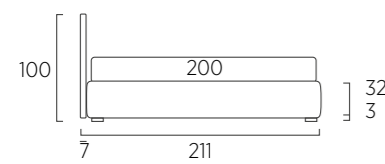

Plain Sottosopra con sistema Fast laterale dx/sx

DI SERIE:
- piede strutturale in metallo

STANDARD:
- metal structural feet