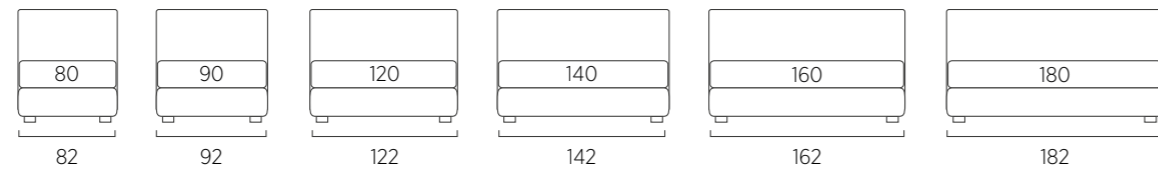

Letto Filo

* nella versione contenitore la profondità aumenta di cm 4

* in the container version the depth increases by 4 cm

DI SERIE:
- piede in legno Cubic h cm 6 colore wengè
SU RICHIESTA:
- piede in legno Cubic h cm 6, colori bianco, naturale, grigio
- piede in legno Circle h cm 6, colori bianco, naturale, wengè
- ruote Carry
- ruote Roll

STANDARD:
- h 6 cm Cubic wooden feet wengè
TO ORDER:
- h 6 cm Cubic wooden feet white, natural or grey
- h 6 cm Circle wooden feet white, natural or wengè
- Carry wheels
- Roll wheels

Letto struttura Filo con rete

DI SERIE:
- piede in legno Cubic h cm 6 colore wengè
SU RICHIESTA:
- piede in legno Cubic h cm 6, colori bianco, naturale, grigio
- piede in legno Circle h cm 6, colori bianco, naturale, wengè
- ruote Carry
- ruote Roll

STANDARD:
- h 6 cm Cubic wooden feet wengè
TO ORDER:
- h 6 cm Cubic wooden feet white, natural or grey
- h 6 cm Circle wooden feet white, natural or wengè
- Carry wheels
- Roll wheels