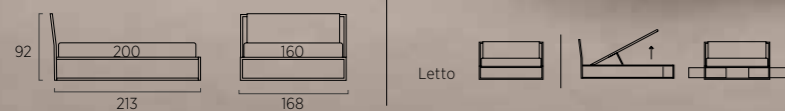

FRAME

Letto colore bottiglia con trapunta Flash. Materasso e guanciali della linea Bside, completo lenzuola colore 192 e 279. Cuscino decoro cm 60X30, cuscino decoro cm 40X40 e cuscino decoro cm 40X40 con finitura Line, coperta Afrodite colore 1015.

Bed, bottle green colour with Dream quilting. Bside mattress and pillows, bedding set, colours 192 and 279. Decorative cushion 60X30 cm, decorative cushion 40X40 cm and decorative cushion 40X40 cm with Line finish, Afrodite cover, colour 1015.

Pouff contenitore cm 60X80 con trapunta Dream. Tavolino Taki H cm 48 colore seta. Tre moduli libreria Frame cm 65 e modulo libreria Frame cm 35 colore bottiglia.

Storage footstool 60X80 cm with Dream quilting. Taki occasional table H 48 cm, silk colour. Three Frame bookcase units 65 cm and Frame bookcase unit 35 cm, bottle green colour.