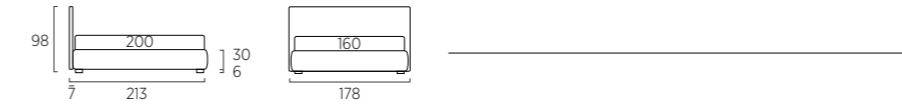

BUBBLES

Letto Lift con piede Trim in metallo colore polvere.
Materasso e guanciali della linea Bside, completo lenzuola colore 37 e 188. Due cuscini decoro cm 40X40 e cuscino decoro cm 60X30, piumotto cm 165X65, plaid Pantelleria colore 09.
Pouff Fun Ce.

*Lift bed with Trim feet in metal, dusty grey colour.
Bside mattress and pillows, bedding set, colours 37 and 188.
Two decorative cushions 40X40 cm and decorative cushion 60X30 cm, duvet 165X65, Pantelleria blanket, colour 09.
Fun Ce footstool.*