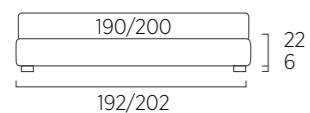

Sommier struttura Filo con piano

DI SERIE:
- piede in legno Cubic h cm 6, colore wengè
SU RICHIESTA:
- piede in legno Cubic h cm 6, colori bianco, naturale, grigio
- piede in legno Circle h cm 6, colori bianco, naturale, wengè
- ruote Carry
- ruote Roll

STANDARD:
- h 6 cm Cubic wooden feet wengè
TO ORDER:
- h 6 cm Cubic wooden feet white, natural or grey
- h 6 cm Circle wooden feet white, natural or wengè
- Carry wheels
- Roll wheels