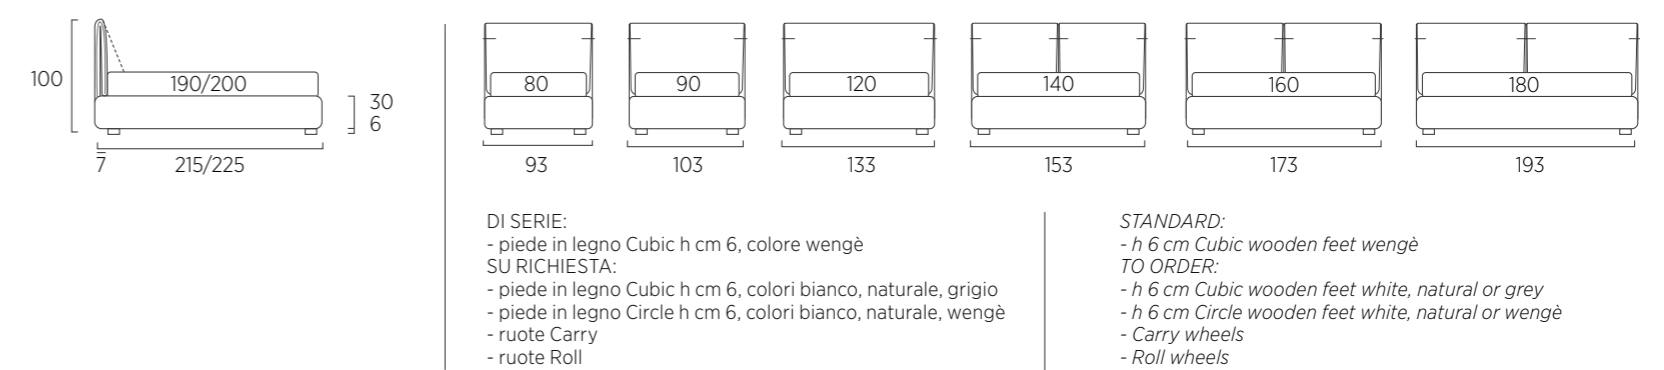

Possibili lavorazioni a trapunta per rivestimento reversibile testiera letto Clip

Clip

Clip Compatto

Clip Lift

Possibili lavorazioni a trapunta per rivestimento reversibile testiera letto Spin

Spin

Spin Compatto

Spin Lift