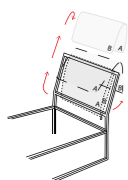

REVERSIBILITÀ: LA GIUSTA SCELTA PER CAMBIARE LOOK

REVERSIBILITY: THE RIGHT
CHOICE FOR A NEW LOOK