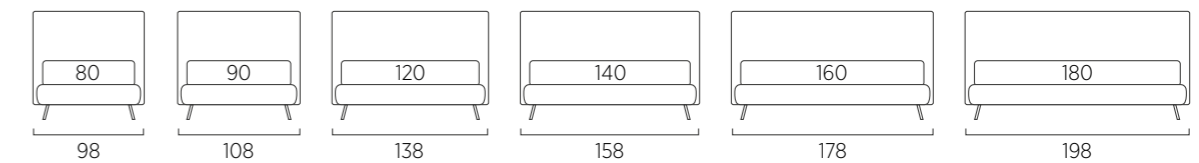

STANDARD:

- h 6 cm Cubic wooden feet wengè
- TO ORDER:**
- h 6 cm Cubic wooden feet white, natural or grey
- h 6 cm Circle wooden feet white, natural or wengè
- Carry wheels
- Roll wheels

Plain Compatto