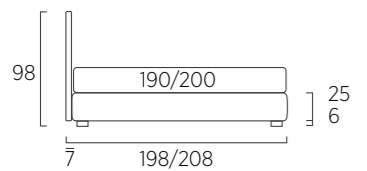

Letto Filo

* nella versione contenitore la profondità aumenta di cm 4

* in the container version the depth increases by 4 cm

DI SERIE:
- piede in legno Cubic h cm 6 colore wengè
SU RICHIESTA:
- piede in legno Cubic h cm 6, colori bianco, naturale, grigio
- piede in legno Circle h cm 6, colori bianco, naturale, wengè
- ruote Carry
- ruote Roll

STANDARD:
- h 6 cm Cubic wooden feet wengè
TO ORDER:
- h 6 cm Cubic wooden feet white, natural or grey
- h 6 cm Circle wooden feet white, natural or wengè
- Carry wheels
- Roll wheels