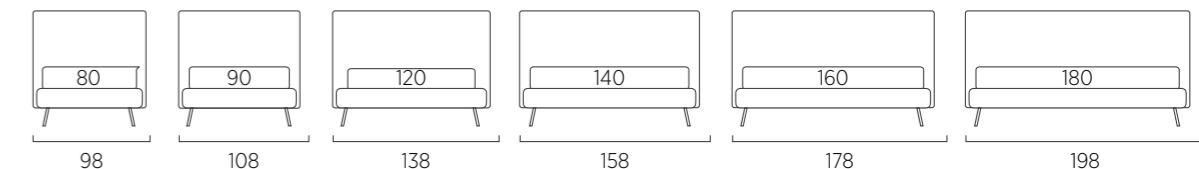

Plain Lift

DI SERIE:

- piede in legno Log h cm 18, colore wengè
- **SU RICHIESTA:**
- piede in legno Log h cm 18, colori bianco, naturale
- piede in legno Conic h cm 18, colori bianco, naturale, wengè
- piede in metallo Top h cm 18, finitura satinato, otto colori
- piede in metallo Basic, Glam, Peak, Trim, Mark e Wily h cm 18, finitura cromo, otto colori

STANDARD:

- h 18 cm Log wooden feet wengè
- **TO ORDER:**
- h 18 cm Log wooden feet white, natural colours
- h 18 cm Conic wooden feet white, natural and wengè colours
- h 18 cm Top steel feet, eight colours
- h 18 cm Basic, Glam, Peak, Trim, Mark and Wily steel feet, chrome finish, eight colours