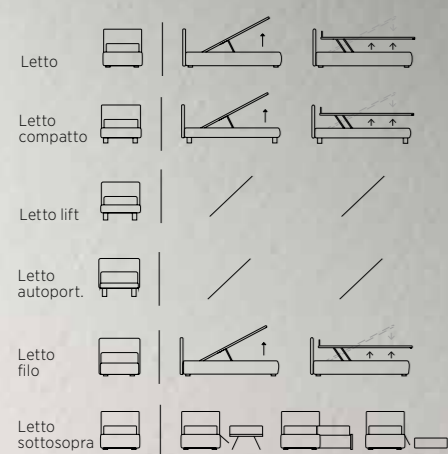

*SHAPES AND COLOURS BLEND
INTO A PERFECT PICTURE*

Poltroncina Malik. Tavolino Leaf H cm 42 con piede in metallo colore ciliegia.

Malik armchair. Occasional table H 42 cm with feet in metal, cherry colour.