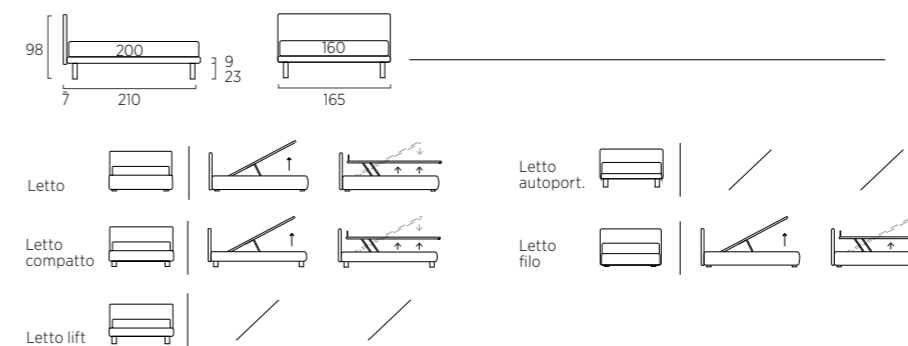

**ACCESSORI FORTEMENTE
CARATTERIZZANTI
CHE COMBINANO
FUNZIONALITÀ E DESIGN.**

*DISTINGUISHING ACCESSORIES THAT
COMBINE FUNCTIONALITY AND DESIGN.*