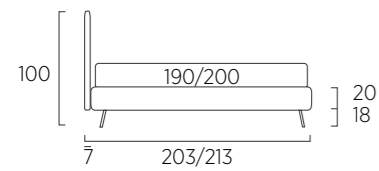

Letto Lift

DI SERIE:
- piede in legno Log h cm 18, colore wengè
SU RICHIESTA:
- piede in legno Log h cm 18, colori bianco, naturale
- piede in legno Conic h cm 18, colori bianco, naturale, wengè
- piede in metallo Top h cm 18, finitura satinato, otto colori
- piede in metallo Basic, Glam, Peak, Trim, Mark e Wily h cm 18, finitura cromo, otto colori

STANDARD:
- h 18 cm Log wooden feet wengè
TO ORDER:
- h 18 cm Log wooden feet white, natural colours
- h 18 cm Conic wooden feet white, natural and wengè colours
- h 18 cm Top steel feet, eight colours
- h 18 cm Basic, Glam, Peak, Trim, Mark and Wily steel feet, chrome finish, eight colours