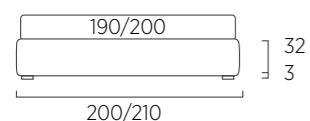

Sommier Sottosopra

DI SERIE:
- piede strutturale in metallo

STANDARD:
- metal structural feet