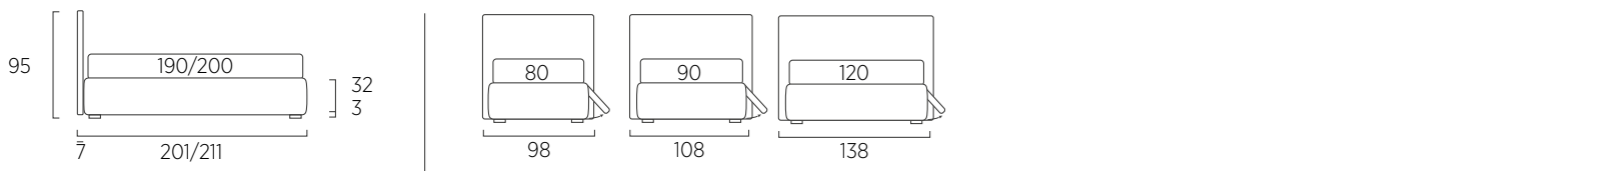

Plain Sottosopra

DI SERIE:
- piede strutturale in metallo

STANDARD:
- metal structural feet