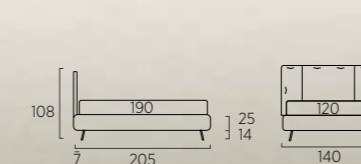

DRESS

Letto Compatto con piede Mark in metallo colore polvere.
Materasso e guanciaie della linea Bside, completo lenzuola colore 281 e 280. Due cuscini decoro cm 40X40 con bottone e cuscino decoro cm 40X40, telo arredo. Tasca velcrabile. Comodino Bent colore polvere.

*Compact bed with Mark feet in metal, dusty grey colour.
Bside mattress and pillow, bedding set, colours 281 and 280. Two decorative cushions 40X40 cm and decorative cushion 40X40 cm, coverlet. Velcro pocket.
Bent bedside table, dusty grey colour.*

Poltroncina Sasha con piede Basic in metallo colore polvere e cuscino decoro cm 40X40.

Sasha armchair with Basic feet in metal, dusty grey colour and decorative cushion 40X40 cm.