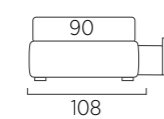

Sommier Sottosopra con sistema Fast

DI SERIE:
- piede strutturale in metallo

STANDARD:
- metal structural feet