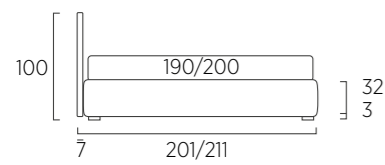

Plain Sottosopra laterale dx/sx

DI SERIE:
- piede strutturale in metallo

STANDARD:
- metal structural feet