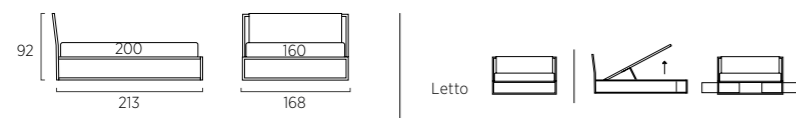

REVERSIBILITÀ: LA GIUSTA SCELTA PER CAMBIARE LOOK

REVERSIBILITY: THE RIGHT
CHOICE FOR A NEW LOOK