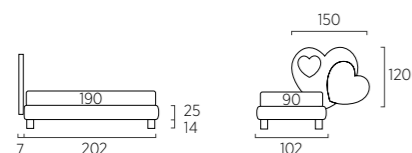

SENSO DELLA COMPOSIZIONE PER CREAZIONI D'EFFETTO

A SENSE OF COMPOSITION
FOR CREATIONS THAT MAKE
AN IMPACT

SWEET

Sommier Compatto con piede Basic in metallo colore polvere. Pannello Sweet destro. Materasso e guanciali della linea Bside, completo lenzuola colore 01, 05 e 264. Cuscino decoro cm 60X30 con finitura Line e cuscino decoro cm 40X40 con finitura Line e bottone.

Compact divan bed with Basic feet in metal, dusty grey colour. Sweet panel, right. Bside mattress and pillows, bedding set, colours 01, 05 and 264. Decorative cushion 60X30 cm with Line finish and decorative cushion 40X40 cm with Line finish and button.

Tavolino Frame cm 45 colore ginestra con tessuto. Modulo libreria Frame cm 35 colore ginestra con tessuto. Cuscino decoro cm 40X40.

Frame occasional table 45 cm, laburnum yellow colour with fabric. Frame bookcase unit 35 cm, laburnum yellow colour with fabric. Decorative cushion 40X40 cm.