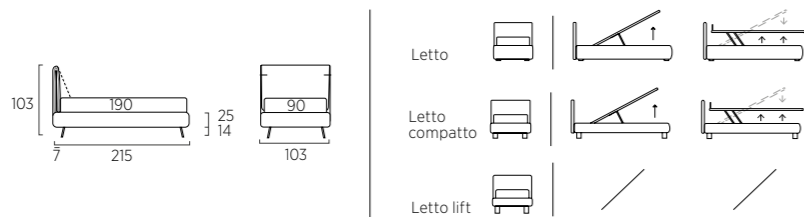

SPIN

Letto imbottito che si caratterizza per la sua testiera regolabile per comode posizioni di relax e per il suo rivestimento reversibile.

Upholstered bed characterised by its adjustable headboard, for comfortable and relaxing positions, as well as by its reversible lining.