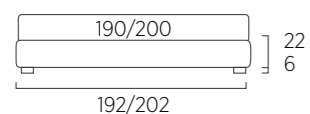

STANDARD:
- h 6 cm Cubic wooden feet wengè
TO ORDER:
- h 6 cm Cubic wooden feet white, natural or grey
- h 6 cm Circle wooden feet white, natural or wengè
- Carry wheels
- Roll wheels

Sommier struttura Filo con rete