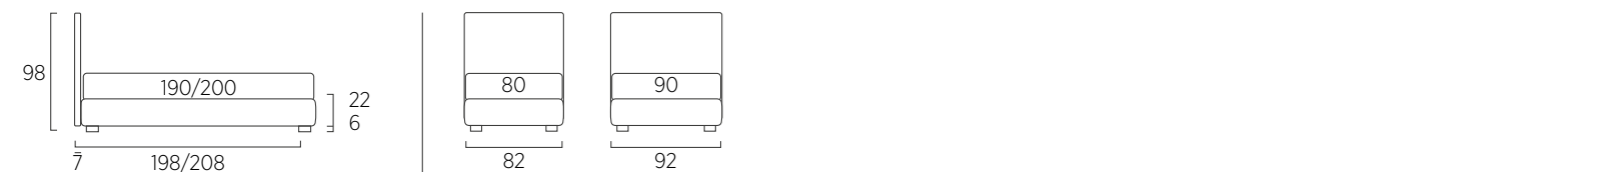

STANDARD:
- h 6 cm Cubic wooden feet wengè
TO ORDER:
- h 6 cm Cubic wooden feet white, natural or grey
- h 6 cm Circle wooden feet white, natural or wengè
- Carry wheels
- Roll wheels

Plain Struttura Filo con rete