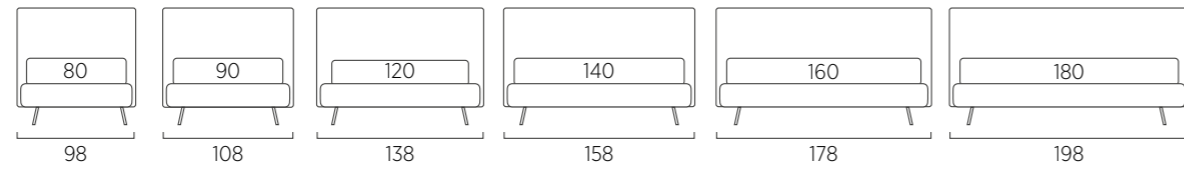

Letto Lift

DI SERIE:
- piede in legno Log h cm 18, colore wengè
SU RICHIESTA:
- piede in legno Log h cm 18, colori bianco, naturale
- piede in legno Conic h cm 18, colori bianco, naturale, wengè
- piede in metallo Top h cm 18, finitura satinato, otto colori
- piede in metallo Basic, Glam, Peak, Trim, Mark e Wily h cm 18, finitura cromo, otto colori

STANDARD:
- h 18 cm Log wooden feet wengè
TO ORDER:
- h 18 cm Log wooden feet white, natural colours
- h 18 cm Conic wooden feet white, natural and wengè colours
- h 18 cm Top steel feet, eight colours
- h 18 cm Basic, Glam, Peak, Trim, Mark and Wily steel feet, chrome finish, eight colours