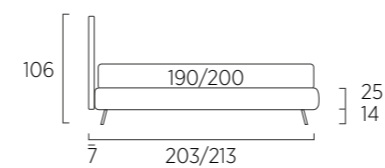

STANDARD:

- h 6 cm Cubic wooden feet wengè
- TO ORDER:**
- h 6 cm Cubic wooden feet white, natural or grey
- h 6 cm Circle wooden feet white, natural or wengè
- Carry wheels
- Roll wheels

Plain Compatto