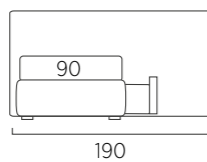

Plain Sottosopra con sistema Fast laterale dx/sx

DI SERIE:
- piede strutturale in metallo

STANDARD:
- metal structural feet