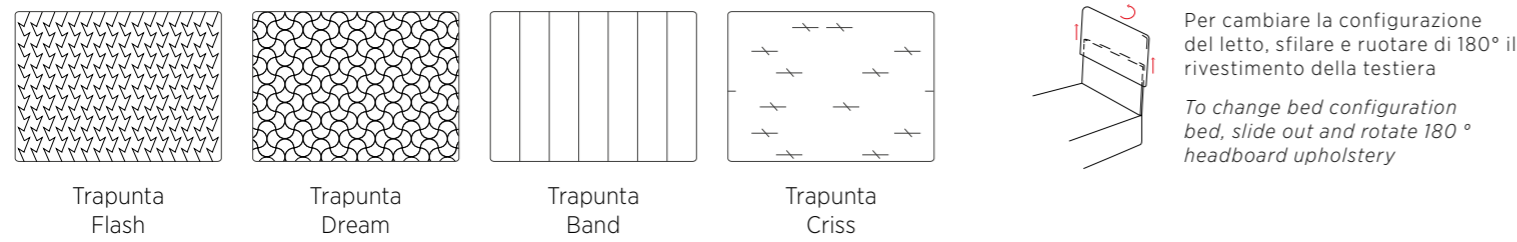

Possibili lavorazioni a trapunta per rivestimento reversibile testiera letto Clip