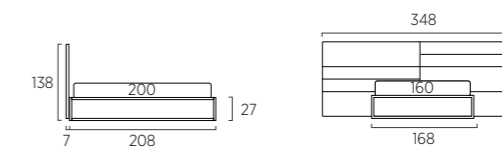

PERFETTA SINTONIA DI FINITURE E COMPLEMENTI

*A PERFECT HARMONY OF
FINISHES AND ACCESSORIES*