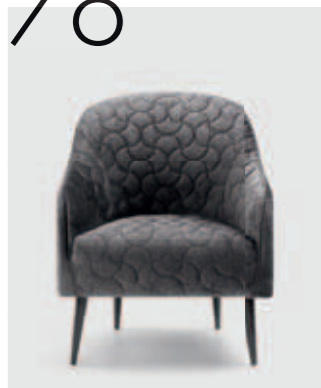

SASHA
Info tecniche pg. 109
Technical details pg. 109

80