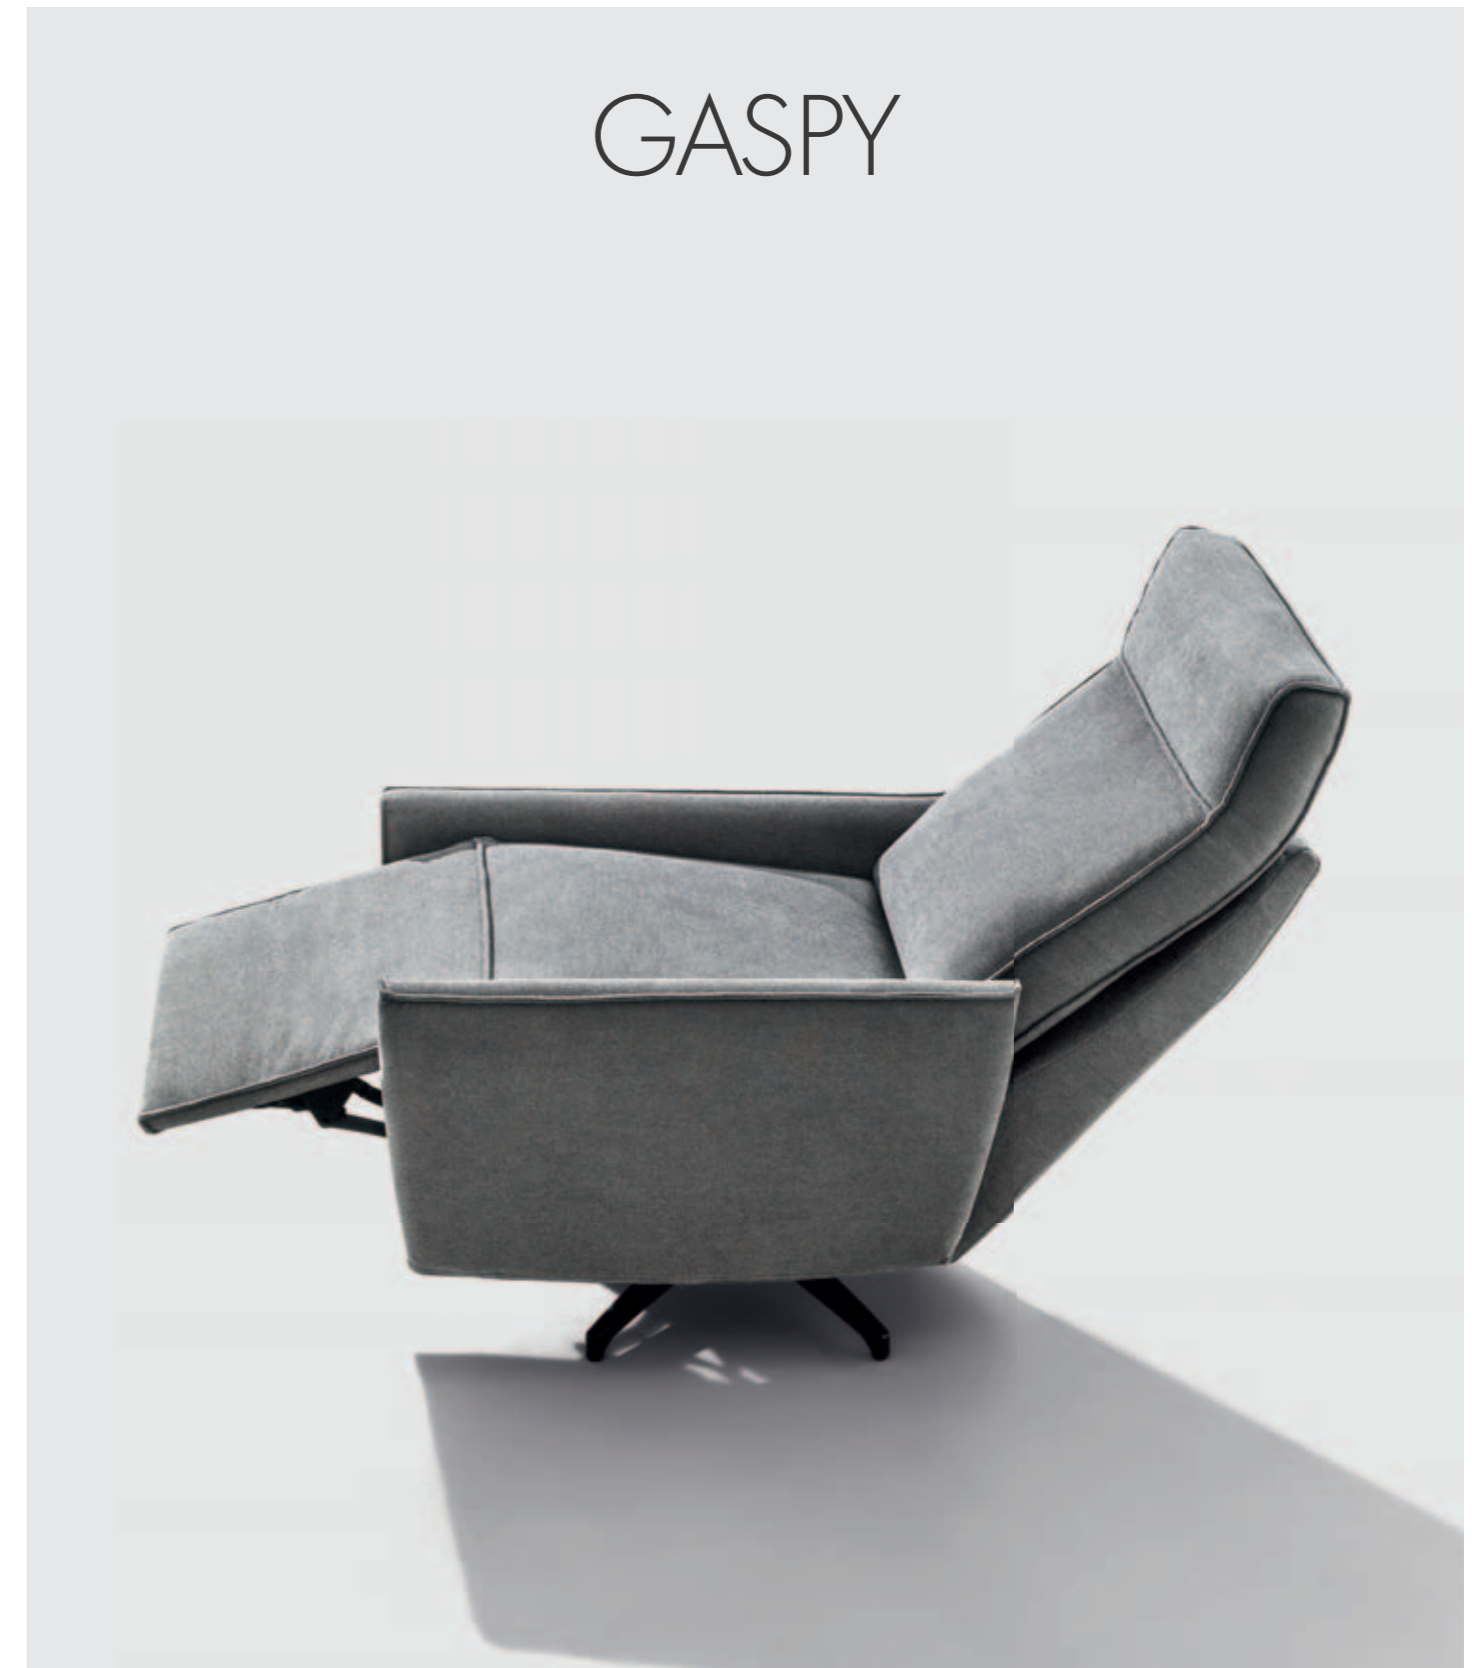

Poltrona con base Aster girevole finitura nero opaco . *Armchair with Aster swivel base in matt black finish*