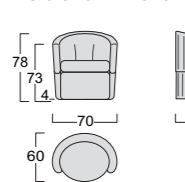

Struttura: legno stagionato e multistrato, completamente rivestito in poliuretano espanso indeformabile D 30 e ovatta di poliester gr 300.

Molleggio seduta: nastri elastici in fibra propilenica e lattice.

Rivestimento: completamente sfoderabile in tessuto, parzialmente sfoderabile in ecopelle, non disponibile in pelle. Optional: trapunta Dream.

Piede di serie: piede in ABS effetto sospeso.

Structure: seasoned and multi-layer wood, completely covered with D 30 non-deformable polyurethane foam and 300 g polyester wadding.

Seat springs: propylene fibre and latex webbing.

Cover: completely removable in fabric, partially removable in faux leather, not available in leather.

Optional: Dream quilt.

Standard feet: suspended effect ABS feet.

Poltrona Armchair