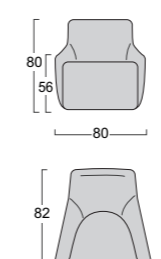

Seat springs: 80mm propylene fibre and latex webbing, mechanically stretched.

Cover: not removable in fabric, leather and faux leather.

Standard feet: suspended effect ABS feet.

Poltrona Armchair

Pouff Pouf