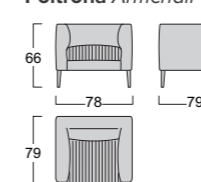

Struttura: legno stagionato e multistrato, completamente rivestito in poliuretano espanso indeformabile D 35/18 e ovatta di poliester gr 300.

Molleggio seduta: nastri elastici in fibra propilenica e lattice da 80 mm, tesi meccanicamente.

Rivestimento: completamente sfoderabile in tessuto, parzialmente sfoderabile in ecopelle, non disponibile in pelle.

Piede di serie: piede Link in metallo finitura nichel nero.

Piede optional: - piede Link in metallo finitura cromo
- piede Dea in metallo finitura cromo o manganese.

Structure: seasoned and multi-layer wood, completely covered with D 35/18 non-deformable polyurethane foam and 300 g polyester wadding.

Seat springs: 80mm propylene fibre and latex webbing, mechanically stretched.

Cover: completely removable in fabric, not removable in faux leather, not available in leather.

Standard feet: Link feet in metal with chrome finish.

Optional feet: - Link feet in metal with chrome finish
- Dea feet in metal with chrome or manganese finish.

Poltrona Armchair