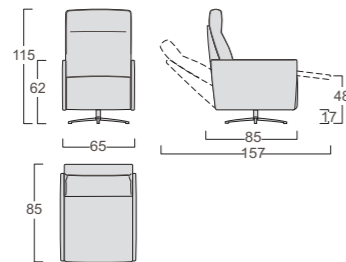

Poltrona Armchair