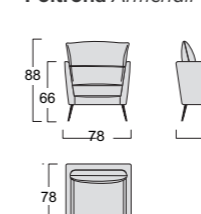

Struttura: legno stagionato e multistrato, completamente rivestito in poliuretano espanso indeformabile D 32 e ovatta di poliester gr 300.

Cuscino schienale: misto piuma.

Molleggio seduta: nastri elastici in fibra propilenica e lattice da 80 mm, tesi meccanicamente.

Rivestimento: completamente sfoderabile in tessuto, parzialmente sfoderabile in pelle ed ecopelle.

Piede di serie: piede Link in metallo finitura nichel nero.

Piede optional: - piede Link in metallo finitura cromo
- piede Dea in metallo finitura cromo, manganese
- base Star girevole in metallo finitura manganese.

Structure: seasoned and multi-layer wood, completely covered with D 32 non-deformable polyurethane foam and 300 g polyester wadding.

Back cushion: feather blend.

Seat springs: 80mm propylene fibre and latex webbing, mechanically stretched.

Cover: completely removable in fabric, partially removable in leather and faux leather.

Standard feet: Link feet in metal with black nickel finish.

Optional feet: - Link feet in metal with chrome finish
- Dea feet in metal with chrome, manganese finish
- Star swivel base in metal with manganese finish.

Poltrona Armchair