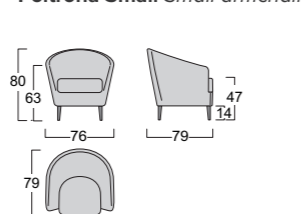

Poltrona Small Small armchair