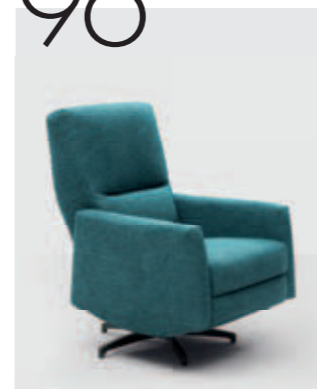

LEVANTE
Info tecniche pg. 107
Technical details pg. 107

100