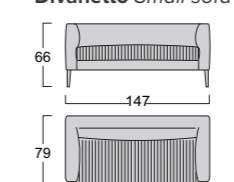

Divanetto Small sofa