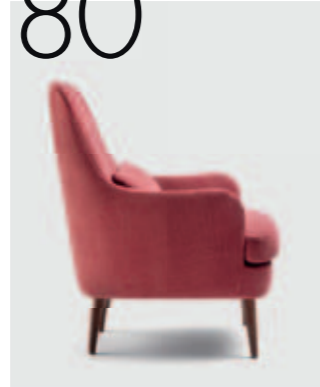

GEMMA
Info tecniche pg. 106
Technical details pg. 106

84