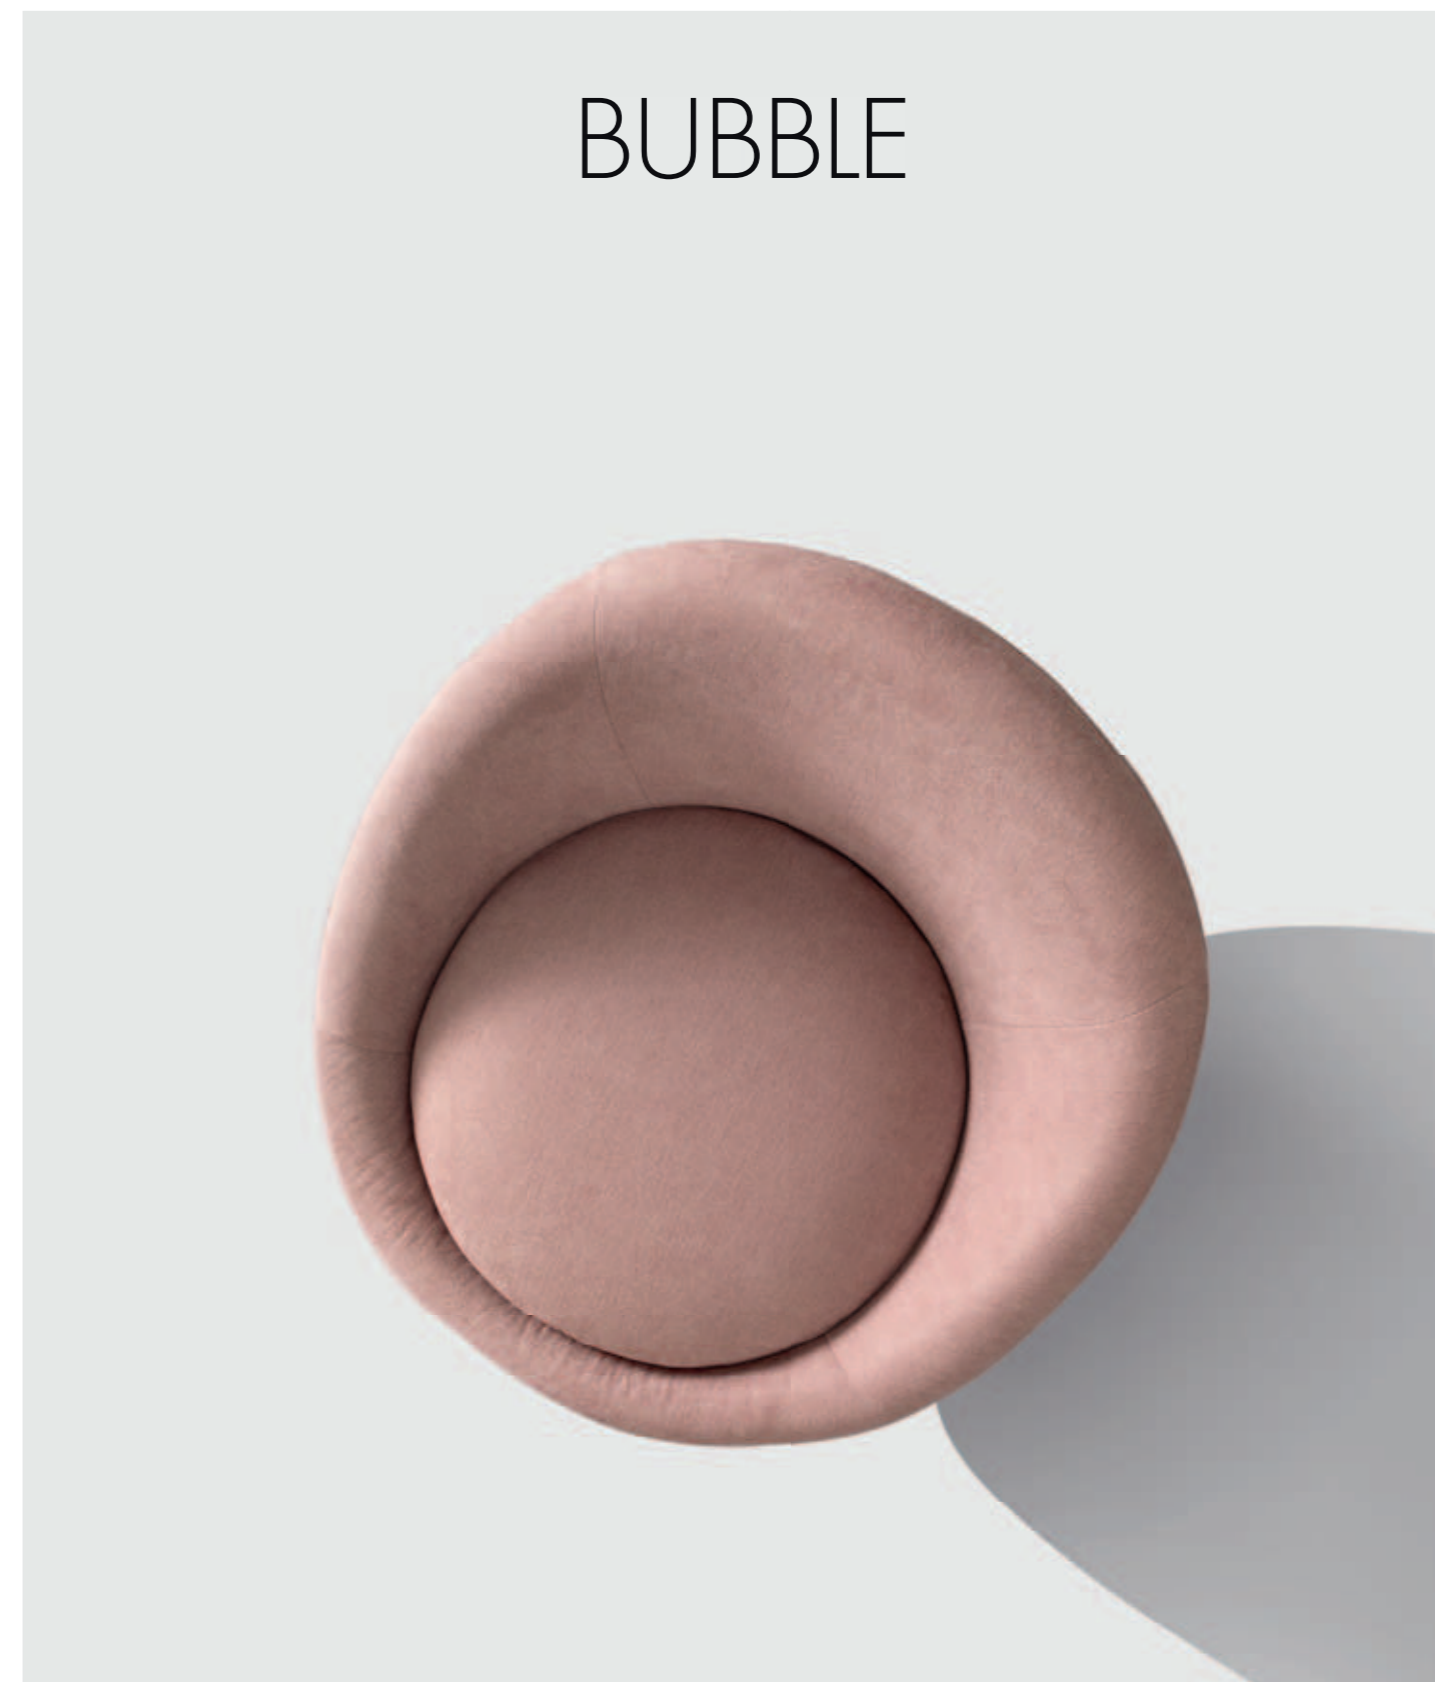

BUBBLE

Due poltrone con base Round girevole finitura nero opaco . *Two armchairs with Round swivel base in matt black finish*
Tavolino Level H cm 38 graphite . *Level coffee table H 38 cm graphite*

EBE

Due poltrone con piede Tube finitura marrone moka . *Two armchairs with Tube feet in a mocha brown finish*