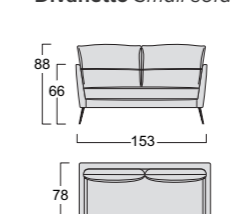

Divanetto Small sofa