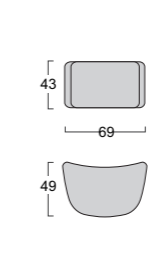

Seat springs: 80mm propylene fibre and latex webbing, mechanically stretched.

Cover: not removable in fabric, leather and faux leather.

Standard feet: suspended effect ABS feet.

Poltrona Armchair

Pouff Pouf