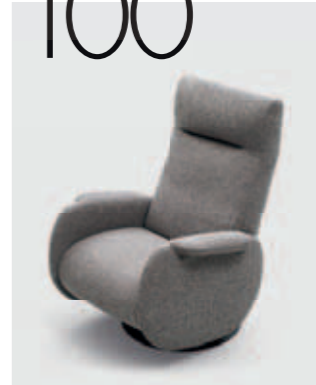

FUSION
Info tecniche pg. 106
Technical details pg. 106

CURVE
SHAPES
INDICE
INDEX

RELAX
SHAPES
INDICE
INDEX