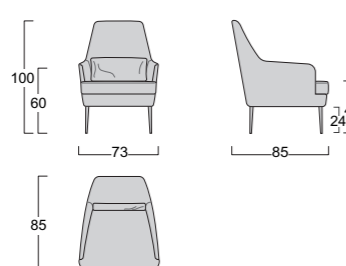

Poltrona Armchair