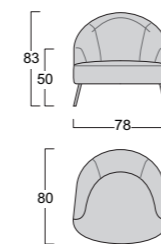

Poltrona Armchair