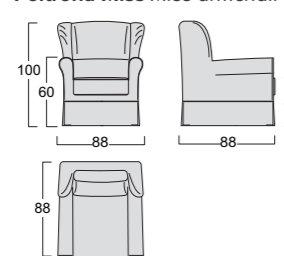

Struttura: legno stagionato e multistrato, completamente rivestito in poliuretano espanso indeformabile D 35/18 e ovatta di poliester gr 300.

Molleggio seduta: nastri elastici in fibra propilenica e lattice da 80 mm, tesi meccanicamente.

Rivestimento: completamente sfoderabile in tessuto ed ecopelle.

Rivestimento versione Special: completamente sfoderabile in tessuto, parzialmente sfoderabile in pelle ed ecopelle.

Piede di serie: piede in ABS effetto sospeso

Piede di serie versione Special: piede Feel in legno colore wengè

Piede optional versione Special: - piede Feel in legno colore naturale o bianco

Structure: seasoned multi-layer wood, completely covered in non-deformable D 35/18 polyurethane foam and 300 g polyester wadding.

Seat springs: 80mm propylene fibre and latex webbing, mechanically stretched.

Cover: completely removable in fabric and faux leather.

Special version cover: completely removable in fabric, partially removable in leather and faux leather.

Standard feet: suspended effect ABS feet

Special version standard feet: Feel feet in wengè coloured wood

Special version optional feet: - Feel feet in natural or white wood

Poltrona Miss Miss armchair