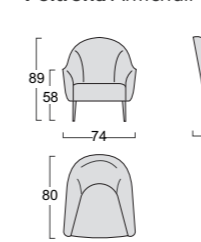

Struttura: legno stagionato e multistrato, completamente rivestito in poliuretano espanso indeformabile D 32/18 e ovatta di poliester gr 300.

Molleggio seduta: nastri elastici in fibra propilenica e lattice da 80 mm, tesi meccanicamente.

Rivestimento: completamente sfoderabile in tessuto,

non sfoderabile in ecopelle, non disponibile in pelle.

Optional: trapunta Dream.

Piede di serie: piede Log in legno colore wengè.

Piede optional: - piede Log in legno colore naturale o noce

- piede Basic in metallo colore polvere o seta.

Structure: seasoned and multi-layer wood, completely covered in D 32/18 non-deformable polyurethane foam and 300 g polyester wadding.

Seat springs: 80mm propylene fibre and latex webbing, mechanically stretched.

Cover: completely removable in fabric,

not removable in faux leather, not available in leather.

Optional: Dream quilt.

Standard feet: Log feet in wengè coloured wood.

Optional feet: - Log feet in natural wood or walnut

- Basic feet in powder or silk coloured metal.

Poltrona Armchair