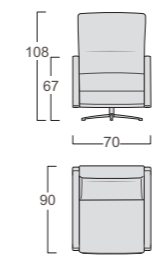

Poltrona Armchair