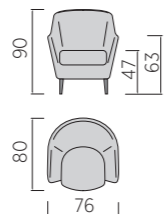

MOON

Di serie piede in metallo Link finitura nichel nero. Su richiesta piede in metallo Link finitura cromo e base Star girevole in metallo finitura manganese.
Standard black nickel finish metal Link foot.
On request, chrome finish metal Link foot and Manganese finish metal swivel Star base.