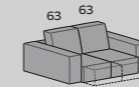

mono

DIVANO CON SISTEMA DI SEDUTE ESTRAIBILI BREVETTATO

/ Sofa with patented extractable seat system