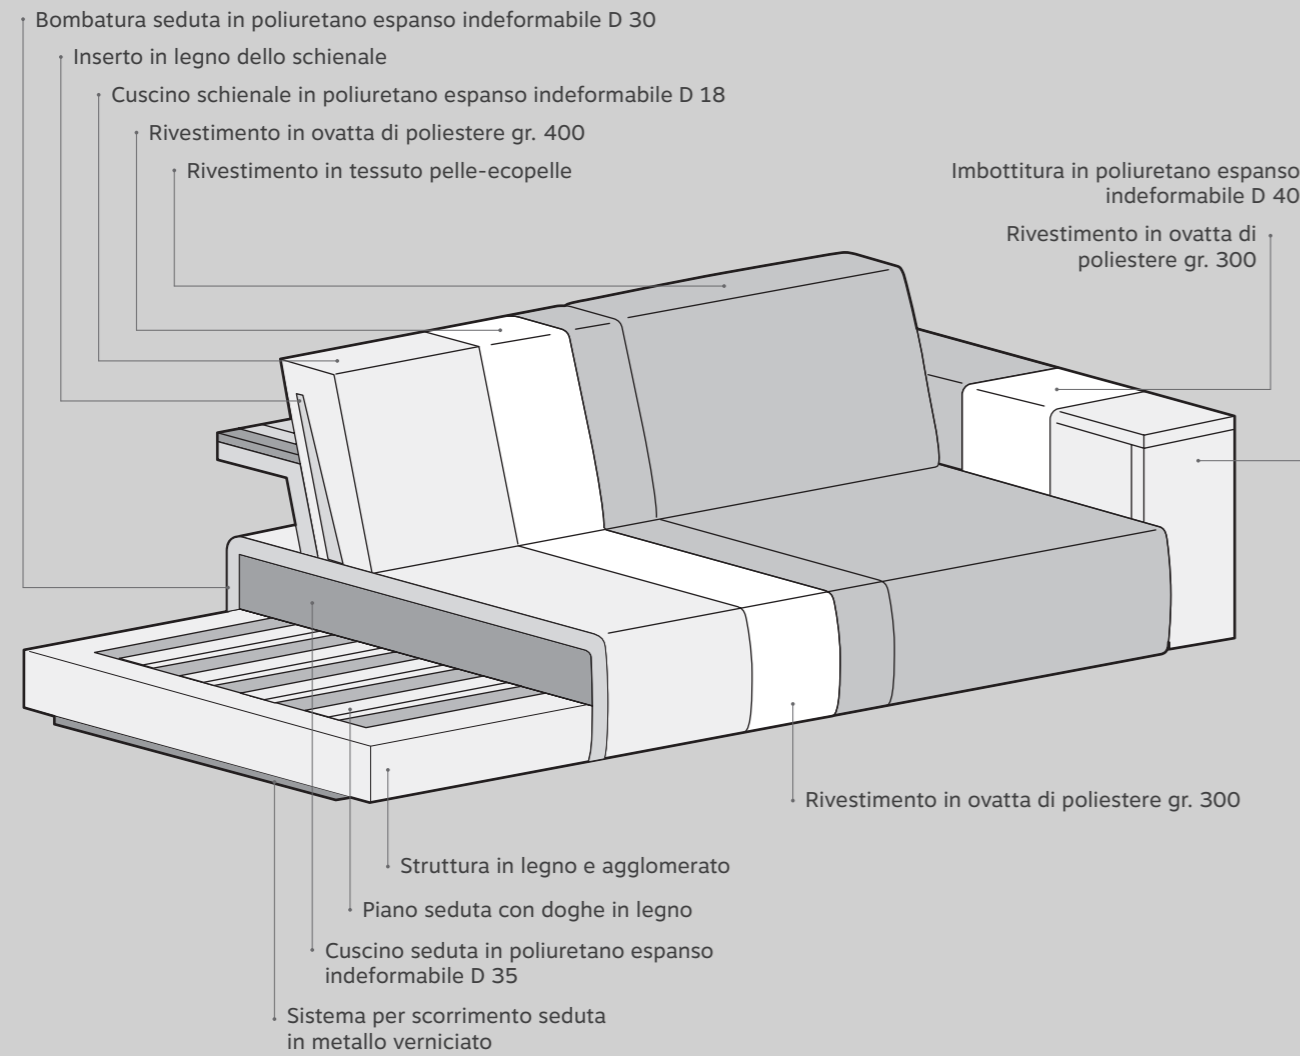

mono

DIVANO CON SISTEMA DI SEDUTE ESTRAIBILI BREVETTATO

/ Sofa with patented extractable seat system