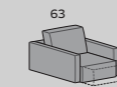

mono

DIVANO CON SISTEMA DI SEDUTE ESTRAIBILI BREVETTATO

/ Sofa with patented extractable seat system