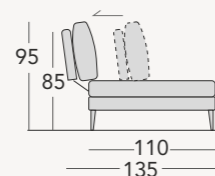

SOUND FLY

Divano
L 200 P 110/135 H 95