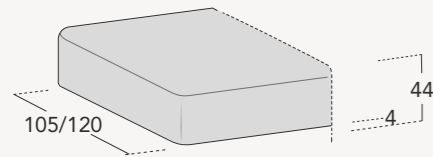

MATRIX

Disponibile in profondità cm 105 e cm 120
/ Available in depth cm 105 and cm 120

POSSIBILITÀ / POSSIBILITY

Finitura Line
/ Line finiture

Trapunta Band
/ Band quilting

Struttura
L 85 P 105 H 44
L 85 P 120 H 44

Struttura
L 95 P 105 H 44
L 95 P 120 H 44

Struttura
L 105 P 105 H 44
L 105 P 120 H 44

Struttura
L 120 P 105 H 44
L 120 P 120 H 44

Struttura
L 160 P 105 H 44
L 160 P 120 H 44

Struttura
L 180 P 105 H 44
L 180 P 120 H 44

Struttura
L 200 P 105 H 44
L 200 P 120 H 44

Struttura
L 220 P 105 H 44
L 220 P 120 H 44

Struttura
L 240 P 105 H 44
L 240 P 120 H 44

Struttura
L 260 P 105 H 44
L 260 P 120 H 44

Struttura goccia dx/sx
L 140 P 140 H 44
(per composizioni P 105)
Trapunta Band non
prevista / Band quilting
not available

Struttura goccia dx/sx
L 140 P 155 H 44
(per composizioni P 120)
Trapunta Band non
prevista / Band quilting not
available

Struttura inclinata
dx/sx
L 140 P 140 H 44
(per composizioni P 105)
Trapunta Band non
prevista / Band quilting
not available

Struttura inclinata
dx/sx
L 140 P 155 H 44
(per composizioni P 120)
Trapunta Band non
prevista / Band quilting
not available

Pouff
Diam. 70
Trapunta Band non
prevista / Band quilting
not available

Pouff
Diam. 70
Trapunta Band non
prevista / Band quilting
not available

Bracciolo Roll
Diam 20 P 75

PACCHETTI SCHIENA / BACKREST PACKS

Pacchetto schiena Matrix (disponibile
anche con finitura Line)
/ Matrix backrest pack (available also
with Line finiture)

Schiena Move (disponibile anche con
trapunta Band e finitura Line)
/ Move pack (available also with Band
quilting and Line finiture)

Schiena Move angolo (disponibile
anche con trapunta Band e finitura Line)
/ Corner Move backrest (available also
with Band quilting and Line finiture)

MATRIX SPECIAL

Disponibile in profondità cm 105 e cm 120
/ Available in depth cm 105 and cm 120

Finitura Line
/ Line finiture

Trapunta Band
/ Band quilting