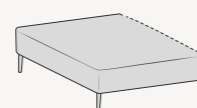

Finitura Line
/ Line finiture