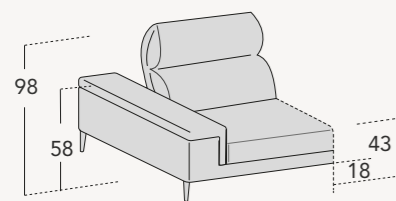

ASTOR

TIPOLOGIA PIEDI / FEET TYPE

Piede Link in metallo
finitura nichel nero di
serie, cromo optional
Standard black nickel
finish metal Link foot,
chrome finish optio-
nal

Piede Frame in metallo
finitura anodic bronze,
manganese o nero
opaco optional
Optional anodic bronze,
manganese or matte
black finish metal
Frame foot

Piede Jump in metallo
finitura anodic bronze,
manganese o nero
opaco optional
Optional anodic bronze,
manganese or matte
black finish metal
Jump foot

Piede Zed in metallo
finitura anodic bronze,
manganese o nero
opaco optional
Optional anodic bronze,
manganese or
matte black finish
metal Zed foot

INFORMAZIONI TECNICHE / TECHNICAL INFORMATION

Struttura: legno stagionato e agglomerato, completamente rivestita in vellutino accoppiato in fibra di poliestere gr 300.

Cuscini seduta: in poliuretano espanso indeformabile D 35 CIRCULARREFOAM®, rivestito in ovatta di poliestere gr 300.

Cuscini schienale: in piuma d'oca sterilizzata e fibra di poliestere suddiviso in comparti.

Meccanismo per movimento schiena: in metallo.

Cuscino bracciolo: in poliuretano espanso indeformabile D25 elastico rivestito in fibra di poliestere.

Rivestimenti: completamente sfoderabile in tessuto, parzialmente sfoderabile in pelle e ecopelle.
Nella versione con il rivestimento in pelle ci potranno essere delle cuciture aggiuntive.

Structure: seasoned and bonded wood, fully wrapped in 300 gr. polyester fiber velveteen coupled.

Seating cushions: in D 35 CIRCULARREFOAM® non-deformable polyurethane foam, wrapped in 300 gr. polyester batting.

Back cushions: in sterilized goose down and polyester fiber, divided into compartments.

Backrest movement mechanism: in metal.