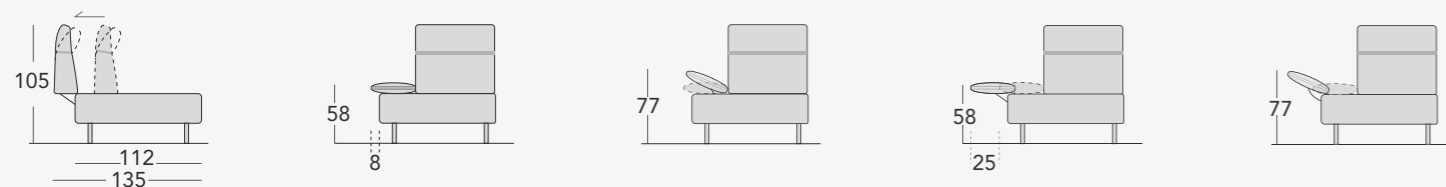

PULL

TIPOLOGIA PIEDI / FEET TYPE

INFORMAZIONI TECNICHE / TECHNICAL INFORMATION

Struttura: legno stagionato e agglomerato.

Structure: seasoned and bonded wood.

Seduta: a quote differenziate, in poliuretano espanso indeformabile D 35 CIRCULARREFOAM® e D 25 rivestito in vellutino accoppiato.

Seating: in D 35 CIRCULARREFOAM® and D 25 non-deformable polyurethane foam at different heights, covered in velveteen coupled.

Cuscini schienale: in poliuretano espanso indeformabile super soft D 25 con inserto in multistrato e meccanismo poggiatesta a scatti in metallo, rivestiti in vellutino accoppiato gr 300.

Back cushions: in D 25 super soft non-deformable polyurethane foam, with multilayer insert and headrest click mechanism in metal, covered in 300 gr. velveteen coupled.

Meccanismo per movimento schiena: in metallo.

Backrest movement mechanism: in metal.

Cuscino bracciolo: in poliuretano espanso indeformabile D 25 con inserto in multistrato e meccanismo frizionato a scatti in metallo, rivestito in vellutino accoppiato.

Armrest cushion: in D 25 non-deformable polyurethane foam, with multilayer insert and click frictioned mechanism in metal, covered in velveteen coupled.

Rivestimenti: completamente sfoderabile in tessuto, parzialmente sfoderabile in pelle e ecopelle. Nella versione con il rivestimento in pelle ci potranno essere delle cuciture aggiuntive.

Upholstery: fully removable in fabric, partially removable in leather or in eco-leather. In the leather version there could be additional sewings.

CIRCULARREFOAM®