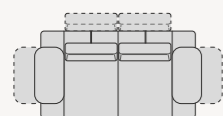

PULL

Divano
L 216/266 P 112/135 H 105