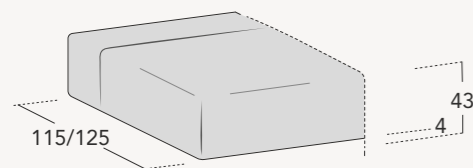

JEST

Disponibile in profondità cm 115 e cm 125
/ Available in depth cm 115 and cm 125

POSSIBILITÀ / POSSIBILITY

Finitura Line
/ Line finiture

JEST SPECIAL

Disponibile in profondità cm 115 e cm 125
/ Available in depth cm 115 and cm 125

Finitura Line
/ Line finiture

Struttura
L 115 P 115 H 43
L 125 P 125 H 43

Struttura
L 175 P 115 H 43
L 175 P 125 H 43

Struttura
L 195 P 115 H 43
L 195 P 125 H 43

Struttura
L 215 P 115 H 43
L 215 P 125 H 43

Struttura
L 235 P 115 H 43
L 235 P 125 H 43

Struttura
L 255 P 115 H 43
L 255 P 125 H 43

Struttura
L 275 P 115 H 43
L 275 P 125 H 43

Struttura
L 295 P 115 H 43
L 295 P 125 H 43

Cuscino Ever
L 70 x 30

PACCHETTI SCHIENA / BACKREST PACKS

Pacchetto schiena Block
(disponibile anche con finitura Line)
/ Block backrest pack
(available also with Line finiture)

Pacchetto schiena Nixon
(disponibile anche con finitura Patch)
/ Nixon backrest pack
(available also with Patch finish)

Pacchetto schiena Relax
/ Relax backrest pack

Pacchetto schiena Tilt
(disponibile anche con finitura Line)
/ Tilt backrest pack
(available also with Line finiture)

TIPOLOGIA PIEDI / FEET TYPE

JEST

Piede in Abs con antiscivolo, effetto sospeso di serie
Standard Abs foot suspended effect, with anti-slip

JEST SPECIAL

Piede Link in metallo finitura nichel nero di serie, finitura cromo optional
Standard black nickel finish metal Link foot, chrome finish optional

Piede Fly in metallo finitura cromo o manganese optional
Optional chrome or manganese finish metal Fly foot

Piede Nip in metallo finitura cromo o manganese optional
Optional chrome or manganese finish metal Nip foot

Piede Max in metallo finitura manganese optional
Optional manganese finish metal Max foot

Piede Spill in metallo finitura anodico bronze, manganese o nero opaco optional
Optional anodic bronze, manganese or matte black finish metal Spill foot