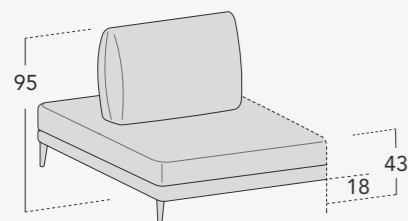

SOUND FLY

TIPOLOGIA PIEDI / FEET TYPE

Piede Link in metallo
finitura nichel nero di
serie, cromo optional
Standard black nickel
finish metal Link foot,
chrome finish
optional

Piede Frame in metallo
finitura anodic bronze,
manganese o nero
opaco optional
Optional anodic bronze,
manganese or
matte black finish
metal Frame foot

Piede Jump in metallo
finitura anodic bronze,
manganese o nero
opaco optional
Optional anodic bronze,
manganese or matte
black finish metal
Jump foot

Piede Zed in metallo
finitura anodic bronze,
manganese o nero
opaco optional
Optional anodic bronze,
manganese or
matte black finish
metal Zed foot

INFORMAZIONI TECNICHE / TECHNICAL INFORMATION

Struttura: legno stagionato e agglomerato, completamente rivestita in vellutino accoppiato in fibra di poliestere gr 300.

Cuscino seduta: in poliuretano espanso indeformabile D 35 CIRCULARREFOAM®, rivestito in ovatta di poliestere gr 300.

Cuscini schienale: in piuma d'oca sterilizzata e fibra di poliestere suddivisi in comparti.

Meccanismo per movimento schiena: in metallo.

Bracciolo Roll e Tune: in poliuretano espanso indeformabile con inserto in metallo.

Rivestimenti: completamente sfoderabile in tessuto, parzialmente sfoderabile in pelle e ecopelle.
Nella versione con il rivestimento in pelle ci potranno essere delle cuciture aggiuntive.

Structure: seasoned and bonded wood, fully wrapped in 300 gr. polyester fiber velveteen coupled.

Seating cushion: in D 35 CIRCULARREFOAM® non-deformable polyurethane foam, wrapped in 300 gr. polyester batting.

Back cushions: in sterilized goose down and polyester fiber, divided into compartments.

Backrest movement mechanism: in metal.

Roll and Tune armrest: in non-deformable polyurethane foam, with metal insert.