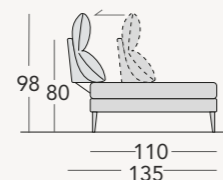

ASTOR

Divano
L 190 P 110/135 H 98