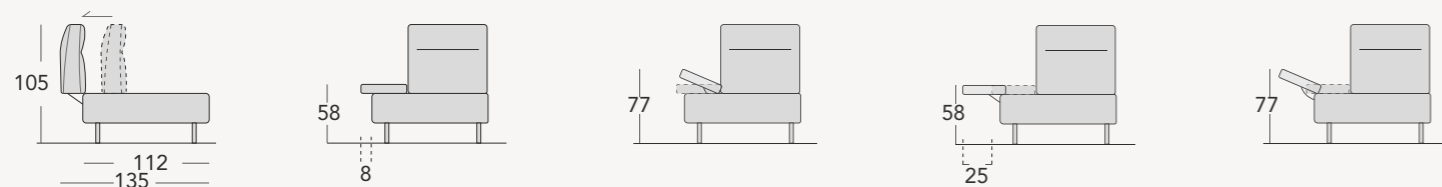

DALTON

TIPOLOGIA PIEDI / FEET TYPE

INFORMAZIONI TECNICHE / TECHNICAL INFORMATION

Struttura: legno stagionato e agglomerato.

Seduta: a quote differenziate, in poliuretano espanso indeformabile D 35 CIRCULARREFOAM® e D 25 rivestito in vellutino accoppiato.

Cuscini schienale: in poliuretano espanso indeformabile super soft D 25 con inserto in multistrato rivestiti in vellutino accoppiato gr 300.

Meccanismo per movimento schiena: in metallo.

Cuscino bracciolo: in poliuretano espanso indeformabile D 25 con inserto in multistrato e meccanismo frizionato a scatti in metallo, rivestito in vellutino accoppiato.

Rivestimenti: completamente sfoderabile in tessuto, parzialmente in pelle e ecopelle.
Nella versione con il rivestimento in pelle ci potranno essere delle cuciture aggiuntive.

Structure: seasoned and bonded wood.

Seating: in D 35 CIRCULARREFOAM® and D 25 non-deformable polyurethane foam at different heights, covered in velveteen coupled.

Back cushions: in D 25 super soft non-deformable polyurethane foam, with multilayer insert, covered in 300 gr. velveteen coupled.

Backrest movement mechanism: in metal.

Armrest cushion: in D 25 non-deformable polyurethane foam, with multilayer insert and click frictioned mechanism in metal, covered in velveteen coupled.

Upholstery: fully removable in fabric, partially removable in leather or in eco-leather.
In the leather version there could be additional sewings.

CIRCULARREFOAM®

Schiuma poliuretana ecofriendly, con spiccate caratteristiche di ergonomia e traspirabilità, prodotta con miscela di materiali vergini e riciclati.
Una soluzione innovativa con importanti benefici circolari: