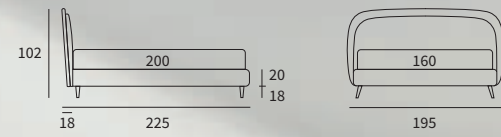

POSITIVE

Letto

Letto lift

Letto Lift
Piede Peak in metallo colore polvere
/ Lift bed
Peak feet in powder-coloured metal

CONTEMPORARY

Letto

Letto Lift
Piede Tube in metallo finitura marrone moka
/ Lift bed
Tube feet in metal with mocha brown finish

LAP

POINT

POINT
 Letto con sistema alzarete Rise
 / Bed with Rise lifting system

PRECIOUS

Letto

MATCH
PROGRAMM

MATCH PROGRAMM

Sommier
 Pannello Match cm L 183 H 92
 Due pannelli modulari Match cm L 155 H 120 e
 due piani Match cm L 45 finitura manganese
 / Upholstered bed base
 Match Panel L 183 H 92 cm
 Two modular Match panels L 155 H 120 cm and
 two Match shelves L 45 cm with manganese finish