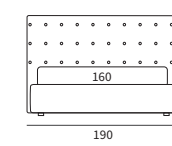

LAP

POINT

POINT
 Letto con sistema alzarete Rise
 / Bed with Rise lifting system

PRECIOUS

Letto

MATCH
PROGRAMM

MATCH PROGRAMM

Sommier
 Pannello Match cm L 183 H 92
 Due pannelli modulari Match cm L 155 H 120 e
 due piani Match cm L 45 finitura manganese
 / Upholstered bed base
 Match Panel L 183 H 92 cm
 Two modular Match panels L 155 H 120 cm and
 two Match shelves L 45 cm with manganese finish