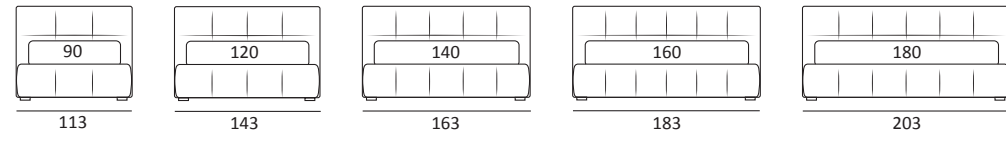

SPECIAL

DI SERIE:
Piede in ABS effetto sospeso

AS STANDARD:
Suspended-effect ABS feet

SQUARE

DI SERIE:
Piede in legno **Cubic** h cm 6, colore wengè
OPTIONAL:
Piede in legno **Cubic** h cm 6-10, colori grigio, wengè

AS STANDARD:
Cubic wooden foot H 6 cm, colour: wenge
OPTIONALS:
Cubic wooden foot H 6-10 cm, colours: grey, wenge