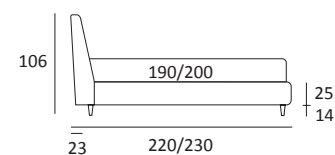

STICK COMPATTO

DI SERIE:
Piede in legno **Log** h cm 14, colore wengè
OPTIONAL:
Piede in legno **Log** h cm 14, colori bianco, naturale
Piede in metallo **Bill** h cm 14, finitura marrone moka
Piede in metallo **Glam, Peak e Wily** h cm 14, finitura cromo, colori polvere, seta
Piede in metallo **Hop** h cm 14, finitura manganese

AS STANDARD:
Log wooden foot H 14 cm, colour: wenge
OPTIONALS:
Log wooden foot H 14 cm, colours: white, natural
Bill metal foot H 14 cm, brown mocha finish
Glam, Peak and Wily metal foot H 14 cm, chrome finish, colours: powder, silk
Hop metal foot H 14 cm, manganese finish