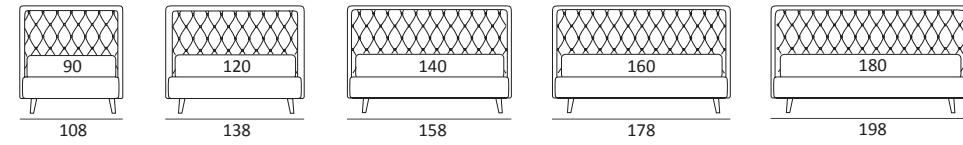

NEST LIFT

DI SERIE:
Piede in legno **Log** h cm 18, colore wengè

OPTIONAL:
Piede in legno **Log** e **Classic** h cm 18, colori bianco, naturale, wengè
Piede in metallo **Bill** h cm 18, finitura marrone moka
Piede in metallo **Hop** h cm 18, finitura manganese

AS STANDARD:
Log wooden foot H 18 cm, colour: wenge

OPTIONALS:
Log and **Classic** wooden foot H 18 cm, colours: white, natural, wenge
Bill metal foot H 18 cm, brown mocha finish
Hop metal foot H 18 cm, manganese finish