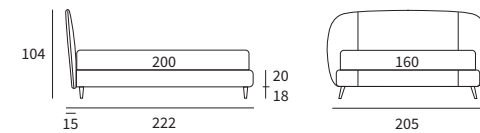

SET

Letto Lift
Piede Tube in metallo finitura marrone moka
/ Lift bed
Tube feet in metal with mocha brown finish