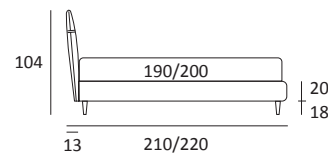

CHOP LIFT

DI SERIE:
Piede in legno **Log** h cm 18, colore wengè

OPTIONAL:
Piede in legno **Log** h cm 18, colori bianco, naturale
Piede in metallo **Bill** e **Tube** h cm 18, finitura marrone moka
Piede in metallo **Glam, Peak** e **Wily** h cm 18, finitura cromo, colori polvere, seta
Piede in metallo **Hop** h cm 18, finitura manganese

AS STANDARD:
Log wooden foot H 18 cm, colour: wenge

OPTIONALS:
Log wooden foot H 18 cm, colours: white, natural
Bill and Tube metal foot H 18 cm, brown mocha finish
Glam, Peak and Wily metal foot H 18 cm, chrome finish, colours: powder, silk
Hop metal foot H 18 cm, manganese finish