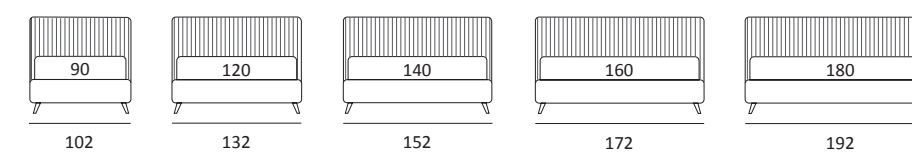

KEEN COMPATTO

DI SERIE:
Piede in legno **Log** h cm 14, colore wengè

OPTIONAL:
Piede in legno **Log** h cm 14, colori bianco, naturale
Piede in metallo **Bill e Tube** h cm 14, finitura marrone moka
Piede in metallo **Glam e Peak** h cm 14, finitura cromo, colori polvere, seta
Piede in metallo **Hop** h cm 14, finitura manganese

AS STANDARD:
Log wooden foot H 14 cm, colour: wenge

OPTIONALS:
Log wooden foot H 14 cm, colours: white, natural
Bill and Tube metal foot H 14 cm, brown mocha finish
Glam and Peak metal foot H 14 cm, chrome finish, colours: powder, silk
Hop metal foot H 14 cm, manganese finish