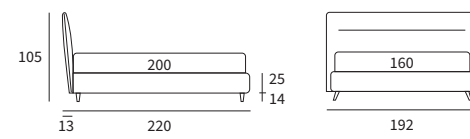

Design with essential lines emphasized
by the refinement of details.

CUT

CUT

Letto Compatto
 Piede Max in metallo finitura manganese
 / Compatto bed
 Max feet in metal with manganese finish

Letto

Letto compatto