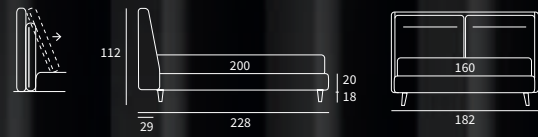

FUN

FUN

Letto Compatto
 Piede Max in metallo
 finitura manganese

/ Compatto bed
 Hang feet in metal with
 manganese finish

Letto Lift
Piede Bill in metallo finitura marrone moka

/ Lift bed
Bill feet in metal with mocha brown finish