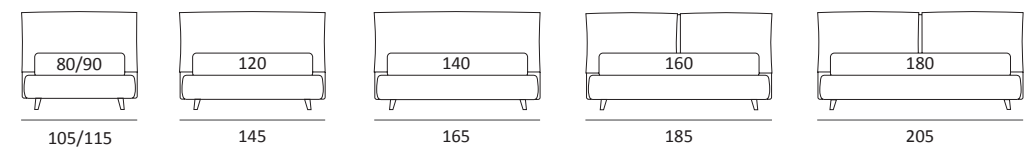

QUIET COMPATTO

DI SERIE:
Piede in legno **Log** h cm 14, colore wengè

OPTIONAL:
Piede in legno **Log** h cm 14, colori bianco, naturale
Piede in metallo **Bill** h cm 14, finitura marrone moka
Piede in metallo **Glam, Peak e Wily** h cm 14, finitura cromo, colori polvere, seta
Piede in metallo **Hop** h cm 14, finitura manganese

AS STANDARD:
Log wooden foot H 14 cm, colour: wenge

OPTIONALS:
Log wooden foot H 14 cm, colours: white, natural
Bill metal foot H 14 cm, brown mocha finish
Glam, Peak and Wily metal foot H 14 cm, chrome finish, colours: powder, silk
Hop metal foot H 14 cm, manganese finish