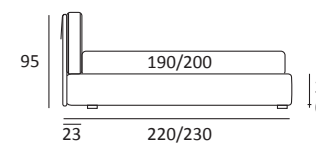

NICE

DI SERIE:
Piede in legno **Cubic** h cm 6, colore wengè

OPTIONAL:
Piede in legno **Cubic** h cm 6-10, colori grigio, wengè
Piede in legno **Classic** h cm 10, colori bianco, naturale, wengè
Ruote **Carry**

AS STANDARD:
Cubic wooden foot H 6 cm, colour: wenge

OPTIONALS:
Cubic wooden foot H 6-10 cm, colours: grey, wenge
Classic wooden foot H 10 cm, colours: white, natural, wenge
Carry wheels