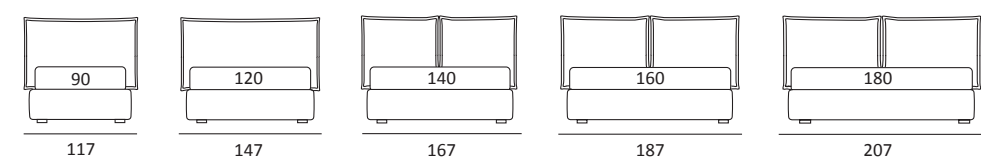

WISP

DI SERIE:
Piede in legno **Cubic** h cm 6, colore wengè

OPTIONAL:
Piede in legno **Cubic** h cm 6-10, colori grigio, wengè
Ruote **Carry**

AS STANDARD:
Cubic wooden foot H 6 cm, colour: wenge

OPTIONALS:
Cubic wooden foot H 6-10 cm, colours: grey, wenge
Carry wheels

Cuscini reclinabili
Recliner cushions