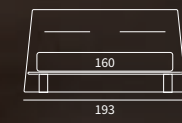

CURIOUS

Letto Autoportante
Piede Jiff in plexiglass
/ Free-standing bed
Jiff feet in plexiglass

WARP

WARP

Letto Autoportante
 Piede Hop in metallo finitura manganese
 / Free-standing bed
 Hop feet in metal with manganese finish