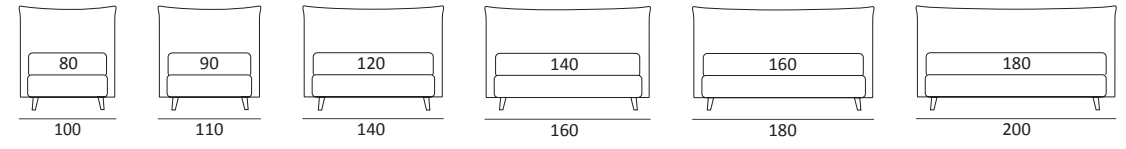

GOOD COMPATTO

DI SERIE:
Piede in legno **Log** h cm 14, colore wengè

OPTIONAL:
Piede in legno **Log** h cm 14, colori bianco, naturale
Piede in metallo **Bill e Tube** h cm 14, finitura marrone moka
Piede in metallo **Glam, Peak e Wily** h cm 14, finitura cromo, colori polvere, seta
Piede in metallo **Hop e Max** h cm 14, finitura manganese

AS STANDARD:
Log wooden foot H 14 cm, colour: wenge

OPTIONALS:
Log wooden foot H 14 cm, colours: white, natural
Bill and Tube metal foot H 14 cm, brown mocha finish
Glam, Peak and Wily metal foot H 14 cm, chrome finish, colours: powder, silk
Hop and Max metal foot H 14 cm, manganese finish