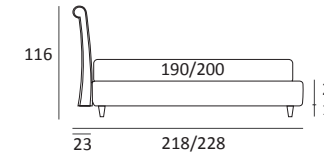

NOVEL LUX COMPATTO

DI SERIE:
Piede in legno **Log** h cm 14, colore wengè

OPTIONAL:
Piede in legno **Log** e **Classic** h cm 14, colori bianco, naturale, wengè
Piede in metallo **Bill** h cm 14, finitura marrone moka

AS STANDARD:
Log wooden foot H 14 cm, colour: wenge

OPTIONALS:
Log and **Classic** wooden foot H 14 cm, colours: white, natural, wenge
Bill metal foot H 14 cm, brown mocha finish