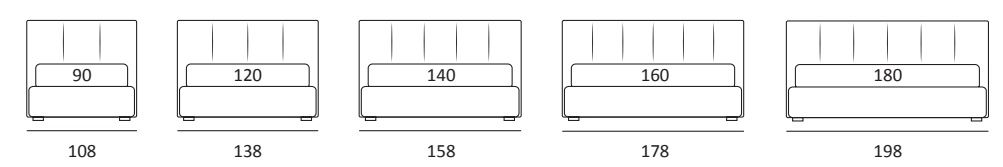

PREMIUM

DI SERIE:
Piede in legno **Cubic** h cm 6, colore wengè

OPTIONAL:
Piede in legno **Cubic** h cm 6-10, colori grigio, wengè
Piede in legno **Classic** h cm 10, colori bianco, naturale, wengè
Ruote **Carry**

AS STANDARD:
Cubic wooden foot H 6 cm, colour: wenge

OPTIONALS:
Cubic wooden foot H 6-10 cm, colours: grey, wenge
Classic wooden foot H 10 cm, colours: white, natural, wenge
Carry wheels