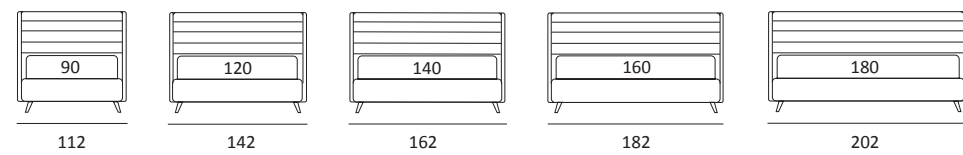

STICK COMPATTO

DI SERIE:
Piede in legno **Log** h cm 14, colore wengè
OPTIONAL:
Piede in legno **Log** h cm 14, colori bianco, naturale
Piede in metallo **Bill** h cm 14, finitura marrone moka
Piede in metallo **Glam, Peak e Wily** h cm 14, finitura cromo, colori polvere, seta
Piede in metallo **Hop** h cm 14, finitura manganese

AS STANDARD:
Log wooden foot H 14 cm, colour: wenge
OPTIONALS:
Log wooden foot H 14 cm, colours: white, natural
Bill metal foot H 14 cm, brown mocha finish
Glam, Peak and Wily metal foot H 14 cm, chrome finish, colours: powder, silk
Hop metal foot H 14 cm, manganese finish