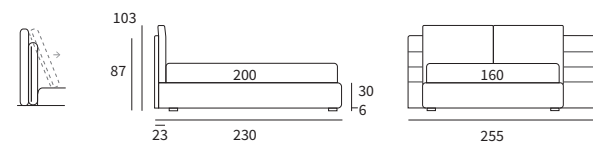

Letto laterale dx
Pouff Smash multifunzione
/ Right side bed
Multifunctional Smash pouf

SMASH