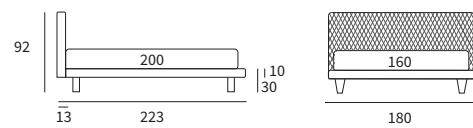

TINY

Letto Autoportante
Piede Hang in metallo finitura manganese
/ Free-standing bed
Hang feet in metal with manganese finish