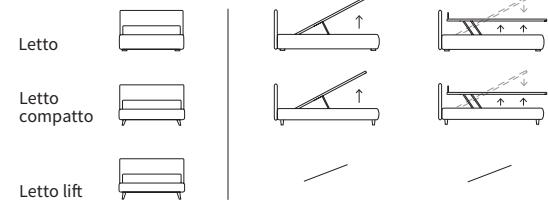

STICK

STICK

Letto Lift
 Piede Hop in metallo
 finitura manganese

/ Lift bed
 Hop feet in metal with
 manganese finish

FUN
DOUBLE

Letto Lift
Piede Log in legno colore naturale
/ Lift bed
Log feet in natural wood colour