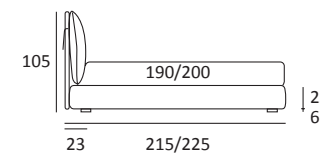

SOFT FILO

DI SERIE:
Piede in legno **Cubic** h cm 6, colore wengè

OPTIONAL:
Piede in legno **Cubic** h cm 6-10, colori grigio, wengè
Piede in legno **Classic** h cm 10, colori bianco, naturale, wengè
Ruote **Carry**

AS STANDARD:
Cubic wooden foot H 6 cm, colour: wenge

OPTIONALS:
Cubic wooden foot H 6-10 cm, colours: grey, wenge
Classic wooden foot H 10 cm, colours: white, natural, wenge
Carry wheels