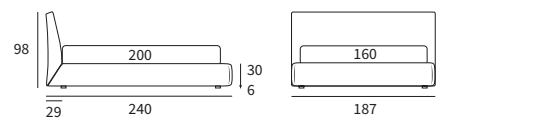

TIME

TIME
Letto Lift
/ Lift bed

HAPPY

STRONG

Letto Compatto
Piede Peak in metallo colore polvere
/ Compatto bed
Peak feet in powder-coloured metal

GOOD

GOOD RIM

Letto con sistema alzarete Logical
/ Bed with Logical lifting system