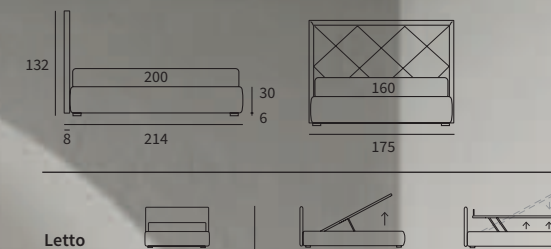

LAP

POINT

POINT
 Letto con sistema alzarete Rise
 / Bed with Rise lifting system

PRECIOUS

Letto

MATCH
PROGRAMM

MATCH PROGRAMM

Sommier
 Pannello Match cm L 183 H 92
 Due pannelli modulari Match cm L 155 H 120 e
 due piani Match cm L 45 finitura manganese
 / Upholstered bed base
 Match Panel L 183 H 92 cm
 Two modular Match panels L 155 H 120 cm and
 two Match shelves L 45 cm with manganese finish

MATCH
PROGRAMM

MATCH PROGRAMM

Sommier Compatto
 Pannello Match cm L 213 H 92
 Pannello modulare Match cm L 155 H 150
 e due piani Match cm L 65 e
 un piano Match cm L 45 finitura manganese

/ Compact upholstered bed base
 Match panel L 213 H 92 cm
 Match modular panel L 155 H 150 cm
 and two Match shelves L 65 cm and
 one Match shelf L 45 cm with manganese finish