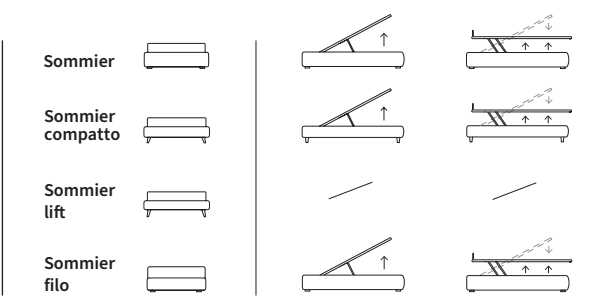

LAP

POINT

POINT
 Letto con sistema alzarete Rise
 / Bed with Rise lifting system

PRECIOUS

Letto

MATCH
PROGRAMM

MATCH PROGRAMM

Sommier
 Pannello Match cm L 183 H 92
 Due pannelli modulari Match cm L 155 H 120 e
 due piani Match cm L 45 finitura manganese
 / Upholstered bed base
 Match Panel L 183 H 92 cm
 Two modular Match panels L 155 H 120 cm and
 two Match shelves L 45 cm with manganese finish