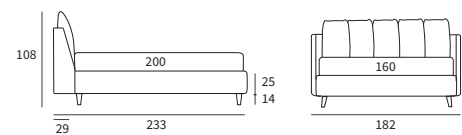

FUN

Letto Compatto
Piede Max in metallo
finitura manganese

/ Compatto bed
Hang feet in metal with
manganese finish