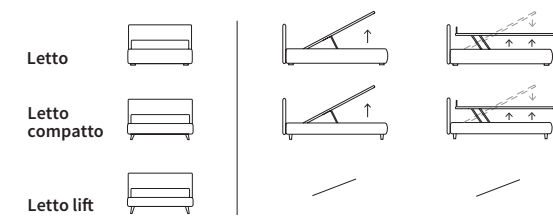

Letto lift

Letto filo

SET

SET

Letto Lift
 Piede Tube in metallo finitura marrone moka
 / Lift bed
 Tube feet in metal with mocha brown finish

HUG

HUG

Letto Compatto
 Piede Bill in metallo finitura marrone moka
 / Compatto Bed
 Bill feet in metal with mocha brown finish