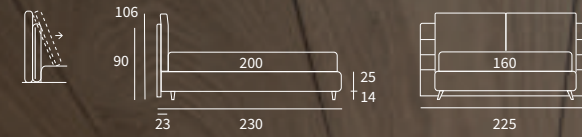

Letto Compatto
Piede Glam in metallo colore polvere
/ Compatto bed
Glam feet in powder-coloured metal