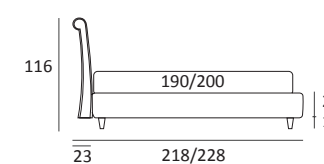

NOVEL STYLE COMPATTO

DI SERIE:
Piede in legno **Log** h cm 14, colore wengè

OPTIONAL:
Piede in legno **Log** e **Classic** h cm 14, colori bianco, naturale, wengè
Piede in metallo **Bill** h cm 14, finitura marrone moka

AS STANDARD:
Log wooden foot H 14 cm, colour: wenge

OPTIONALS:
Log and **Classic** wooden foot H 14 cm, colours: white, natural, wenge
Bill metal foot H 14 cm, brown mocha finish