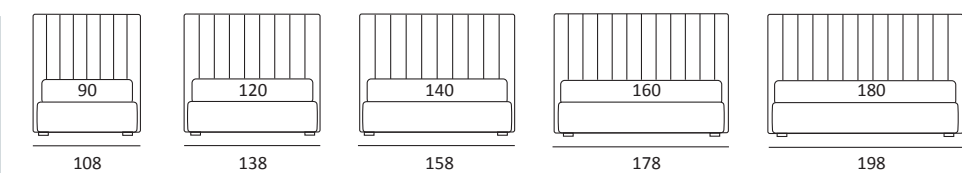

NOVEL STYLE

DI SERIE:
Piede in legno **Cubic** h cm 6, colore wengè

OPTIONAL:
Piede in legno **Cubic** h cm 6-10, colori grigio, wengè
Piede in legno **Classic** h cm 10, colori bianco, naturale, wengè
Ruote **Carry**

AS STANDARD:
Cubic wooden foot H 6 cm, colour: wenge

OPTIONALS:
Cubic wooden foot H 6-10 cm, colours: grey, wenge
Classic wooden foot H 10 cm, colours: white, natural, wenge
Carry wheels