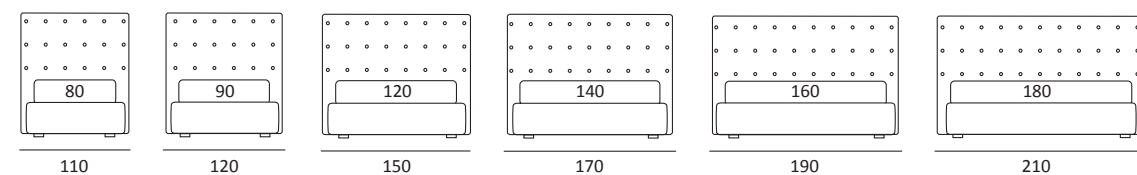

POINT

DI SERIE:
Piede in legno **Cubic** h cm 6, colore wengè

OPTIONAL:
Piede in legno **Cubic** h cm 6-10, colori grigio, wengè

AS STANDARD:
Cubic wooden foot H 6 cm, colour: wenge

OPTIONALS:
Cubic wooden foot H 6-10 cm, colours: grey, wenge