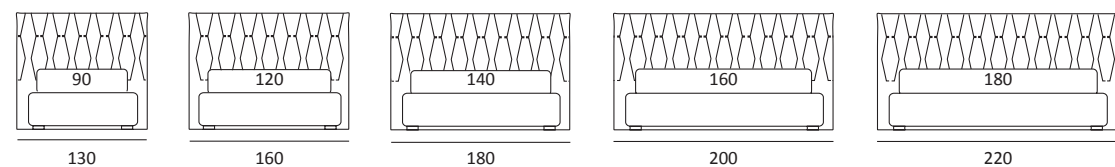

AS STANDARD:
Glam metal foot H 24 cm, colours: powder

OPTIONALS:
Glam metal foot H 24 cm, chrome finish, colours: silk
Hang and Hop metal foot H 24 cm, manganese finish

UNIQUE

DI SERIE:
Piede in legno **Cubic** h cm 6, colore wengè