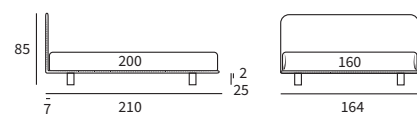

Letto Autoportante
Piede Jiff in plexiglass
/ Free-standing bed
Jiff feet in plexiglass