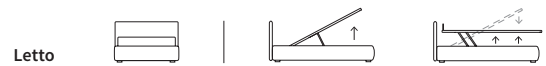

POSITIVE

Letto

Letto lift

Letto Lift
Piede Peak in metallo colore polvere
/ Lift bed
Peak feet in powder-coloured metal

CONTEMPORARY

Letto

Letto Lift
Piede Tube in metallo finitura marrone moka
/ Lift bed
Tube feet in metal with mocha brown finish