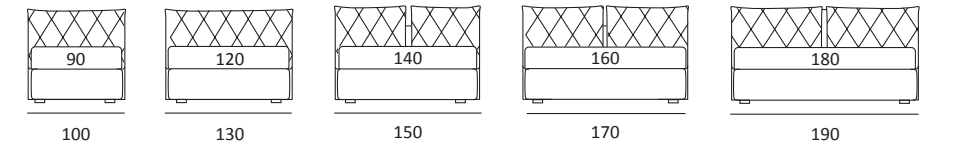

SOFT FILO

DI SERIE:
Piede in legno **Cubic** h cm 6, colore wengè

OPTIONAL:
Piede in legno **Cubic** h cm 6-10, colori grigio, wengè
Piede in legno **Classic** h cm 10, colori bianco, naturale, wengè
Ruote **Carry**

AS STANDARD:
Cubic wooden foot H 6 cm, colour: wenge

OPTIONALS:
Cubic wooden foot H 6-10 cm, colours: grey, wenge
Classic wooden foot H 10 cm, colours: white, natural, wenge
Carry wheels