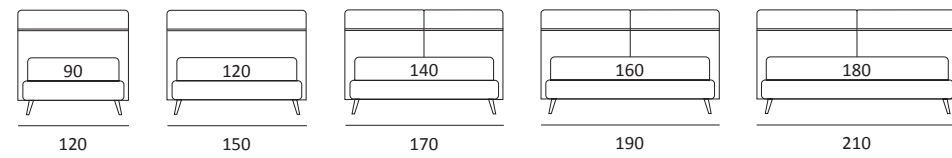

CHOP LIFT

DI SERIE:
Piede in legno **Log** h cm 18, colore wengè

OPTIONAL:
Piede in legno **Log** h cm 18, colori bianco, naturale
Piede in metallo **Bill** e **Tube** h cm 18, finitura marrone moka
Piede in metallo **Glam, Peak** e **Wily** h cm 18, finitura cromo, colori polvere, seta
Piede in metallo **Hop** h cm 18, finitura manganese

AS STANDARD:
Log wooden foot H 18 cm, colour: wenge

OPTIONALS:
Log wooden foot H 18 cm, colours: white, natural
Bill and Tube metal foot H 18 cm, brown mocha finish
Glam, Peak and Wily metal foot H 18 cm, chrome finish, colours: powder, silk
Hop metal foot H 18 cm, manganese finish