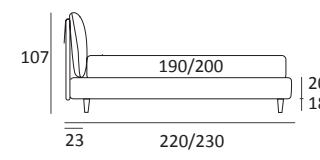

SOFT LIFT

DI SERIE:
Piede in legno **Log** h cm 18, colore wengè

OPTIONAL:
Piede in legno **Log** e **Classic** h cm 18, colori bianco, naturale, wengè
Piede in metallo **Bill** e **Tube** h cm 18, finitura marrone moka
Piede in metallo **Hop** h cm 18, finitura manganese
Piede in metallo **Peak** e **Wily** h cm 18, finitura cromo, colori polvere, seta

AS STANDARD:
Log wooden foot H 18 cm, colour: wenge

OPTIONALS:
Log and **Classic** wooden foot H 18 cm, colours: white, natural, wenge
Bill and **Tube** metal foot H 18 cm, brown mocha finish
Hop metal foot H 18 cm, manganese finish
Peak and **Wily** metal foot H 18 cm, chrome finish, colours: powder, silk