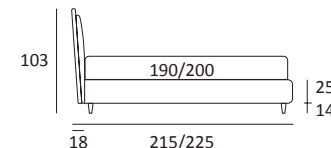

LAP COMPATTO

DI SERIE:
Piede in legno **Log** h cm 14, colore wengè

OPTIONAL:
Piede in legno **Log** h cm 14, colori bianco, naturale
Piede in metallo **Bill** e **Tube** h cm 14, finitura marrone moka
Piede in metallo **Wily** h cm 14, finitura cromo, colori polvere, seta
Piede in metallo **Hop** h cm 14, finitura manganese

AS STANDARD:
Log wooden foot H 14 cm, colour: wenge

OPTIONALS:
Log wooden foot H 14 cm, colours: white, natural, wenge
Bill and **Tube** metal foot H 14 cm, brown mocha finish
Wily metal foot H 14 cm, chrome finish, colours: powder, silk
Hop metal foot H 14 cm, manganese finish