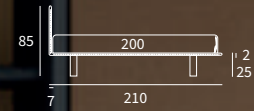

Letto Autoportante
Piede Jiff in plexiglass
/ Free-standing bed
Jiff feet in plexiglass

CLEVER