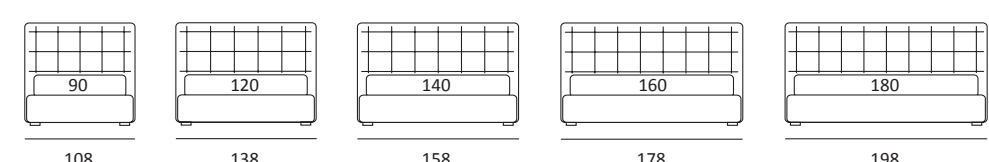

FANCY

DI SERIE:
Piede in legno **Cubic** h cm 6, colore wengè

OPTIONAL:
Piede in legno **Cubic** h cm 6-10, colori grigio, wengè
Piede in legno **Classic** h cm 10, colori bianco, naturale, wengè
Ruote **Carry**

AS STANDARD:
Cubic wooden foot H 6 cm, colour: wenge

OPTIONALS:
Cubic wooden foot H 6-10 cm, colours: grey, wenge
Classic wooden foot H 10 cm, colours: white, natural, wenge
Carry wheels