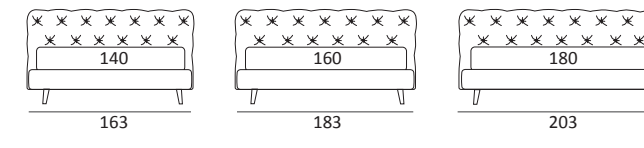

KING LIFT

DI SERIE:
Piede in legno **Log** h cm 18, colore wengè

OPTIONAL:
Piede in legno **Log** e **Classic** h cm 18, colori bianco, naturale, wengè
Piede in metallo **Bill** h cm 18, finitura marrone moka

AS STANDARD:
Log wooden foot H 18 cm, colour: wenge

OPTIONALS:
Log and **Classic** wooden foot H 18 cm, colours: white, natural, wenge
Bill metal foot H 18 cm, brown mocha finish