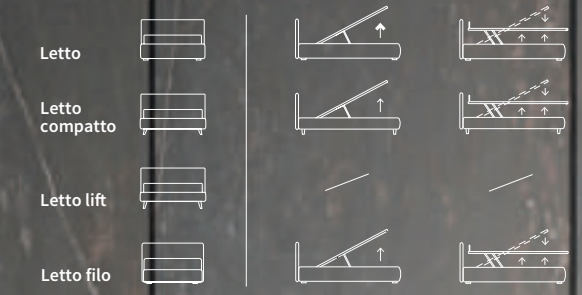

TIME

TIME
Letto Lift
/ Lift bed

HAPPY

STRONG

Letto Compatto
Piede Peak in metallo colore polvere
/ Compatto bed
Peak feet in powder-coloured metal

GOOD

GOOD RIM

Letto con sistema alzarete Logical
/ Bed with Logical lifting system