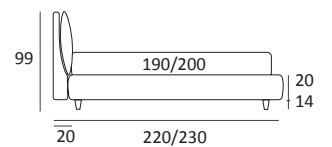

QUIET COMPATTO