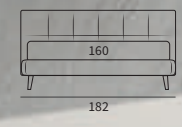

Letto

Letto lift

Letto Lift
Piede Peak in metallo colore polvere
/ Lift bed
Peak feet in powder-coloured metal