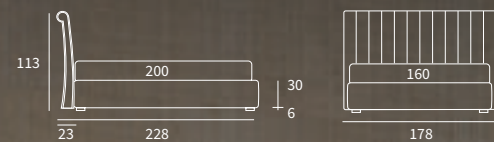

Authentic beds that evoke
tradition through stitching and
beautiful craftsmanship.

Letto
Letto
lift

DIAMOND

Letto
Piede Classic in legno colore naturale
/ Bed
Classic feet in natural wood colour

NOVEL
STYLE