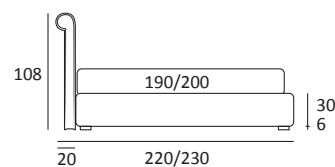

AS STANDARD:
Glam metal foot H 24 cm, colours: powder

OPTIONALS:
Glam metal foot H 24 cm, chrome finish, colours: silk
Hang and Hop metal foot H 24 cm, manganese finish

UNIQUE

DI SERIE:
Piede in legno **Cubic** h cm 6, colore wengè