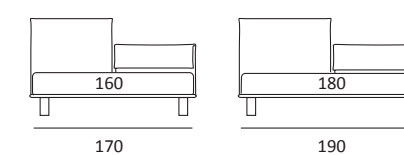

JUST PIANO ORTOPEDICO

DI SERIE:
Piede in ABS **Bolt** h cm 19

OPTIONAL:
Piede in plexiglass **Jiff** h cm 19
Piede in metallo **Glam** h cm 24, finitura cromo, colori polvere, seta
Piede in metallo **Top** h cm 23, finitura satinato, colori polvere, seta
Piede in metallo **Twist** h cm 20, finitura manganese

AS STANDARD:
Bolt ABS foot H 19 cm

OPTIONALS:
Jiff plexiglass foot H 19 cm
Glam metal foot, H 24 cm, finish: chrome, colours: powder, silk
Top metal feet H 23 cm, finish: chrome, colours: powder, silk
Twist metal feet H 20 cm, manganese finish