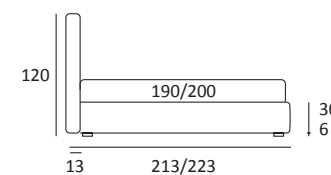

POINT

DI SERIE:
Piede in legno **Cubic** h cm 6, colore wengè

OPTIONAL:
Piede in legno **Cubic** h cm 6-10, colori grigio, wengè

AS STANDARD:
Cubic wooden foot H 6 cm, colour: wenge

OPTIONALS:
Cubic wooden foot H 6-10 cm, colours: grey, wenge