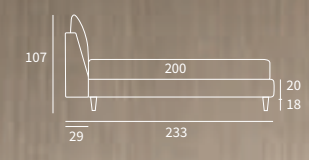

FUN
DOUBLE

Letto Lift
Piede Log in legno colore naturale
/ Lift bed
Log feet in natural wood colour