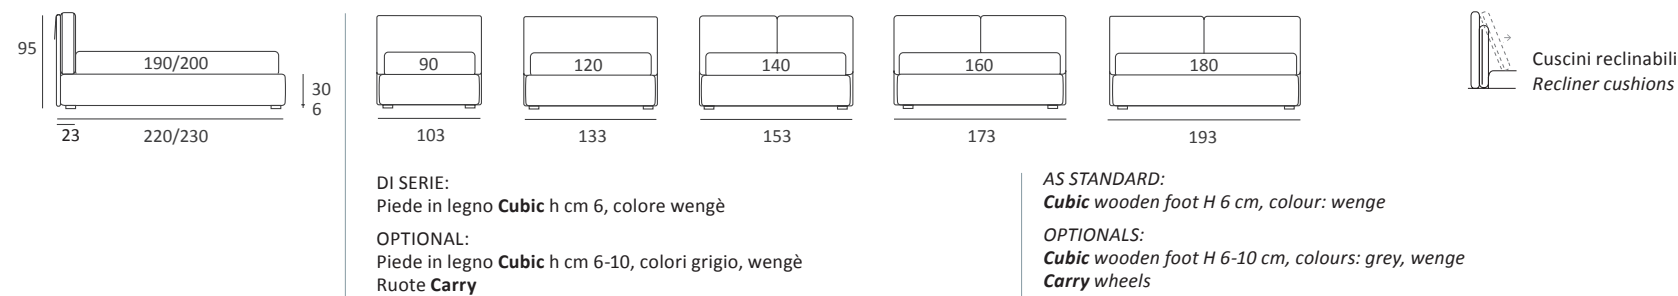

FLUX

FLUX LIFT

FORM

FORM COMPATTO

FORM LIFT

FORM FILO

FUN

FUN COMPATTO

FUN LIFT

FUN DOUBLE