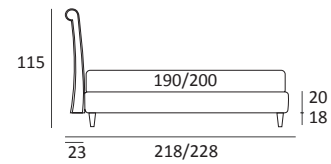

NOVEL STYLE LIFT

DI SERIE:
Piede in legno **Log** h cm 18, colore wengè

OPTIONAL:
Piede in legno **Log e Classic** h cm 18, colori bianco, naturale, wengè
Piede in metallo **Bill** h cm 18, finitura marrone moka

AS STANDARD:
Log wooden foot H 18 cm, colour: wenge

OPTIONALS:
Log and Classic wooden foot H 18 cm, colours: white, natural, wenge
Bill metal foot H 18 cm, brown mocha finish