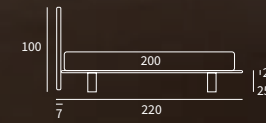

CURIOUS

Letto Autoportante
Piede Jiff in plexiglass
/ Free-standing bed
Jiff feet in plexiglass

WARP

WARP

Letto Autoportante
 Piede Hop in metallo finitura manganese
 / Free-standing bed
 Hop feet in metal with manganese finish