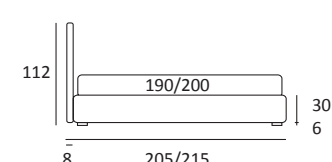

FANCY

DI SERIE:
Piede in legno **Cubic** h cm 6, colore wengè

OPTIONAL:
Piede in legno **Cubic** h cm 6-10, colori grigio, wengè
Piede in legno **Classic** h cm 10, colori bianco, naturale, wengè
Ruote **Carry**

AS STANDARD:
Cubic wooden foot H 6 cm, colour: wenge

OPTIONALS:
Cubic wooden foot H 6-10 cm, colours: grey, wenge
Classic wooden foot H 10 cm, colours: white, natural, wenge
Carry wheels