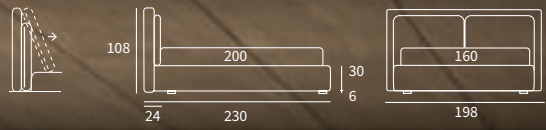

Letto con luci
/ Bed with lights

Letto

Letto lift

FLUX