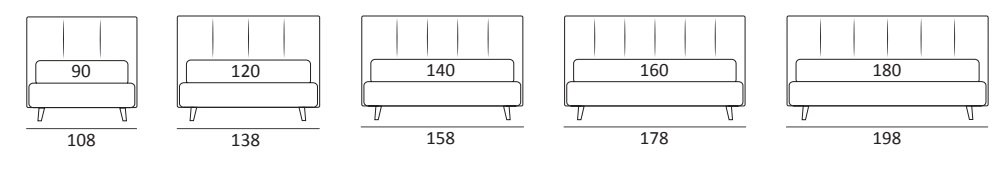

PREMIUM COMPATTO

DI SERIE:
Piede in legno **Log** h cm 14, colore wengè

OPTIONAL:
Piede in legno **Log e Classic** h cm 14, colori bianco, naturale, wengè
Piede in metallo **Bill** h cm 14, finitura marrone moka
Piede in metallo **Glam, Peak e Wily** h cm 14, finitura cromo, colori polvere, seta
Piede in metallo **Hop** h cm 14, finitura manganese

AS STANDARD:
Log wooden foot H 14 cm, colour: wenge

OPTIONALS:
Log and Classic wooden foot H 14 cm, colours: white, natural, wenge
Bill metal foot H 14 cm, brown mocha finish
Glam, Peak and Wily metal foot H 14 cm, chrome finish, colours: powder, silk
Hop metal foot H 14 cm, manganese finish