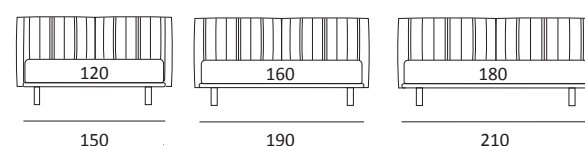

WARP AUTOPORTANTE

DI SERIE:
Piede in ABS **Bolt** h cm 19

OPTIONAL:
Piede in plexiglass **Jiff** h cm 19
Piede in metallo **Glam** h cm 24, finitura cromo, colori polvere, seta
Piede in metallo **Hang** e **Hop** h cm 24, finitura manganese
Piede in metallo **Top** h cm 23, finitura satinato, colori polvere, seta

AS STANDARD:
Bolt Abs feet H 19 cm

OPTIONALS:
Jiff plexiglass foot H 19 cm
Glam metal foot H 24 cm, chrome finish, colours: powder, silk
Hang and Hop metal foot H 24 cm, manganese finish
Top metal foot H 23 cm, satin finish, colours: powder, silk