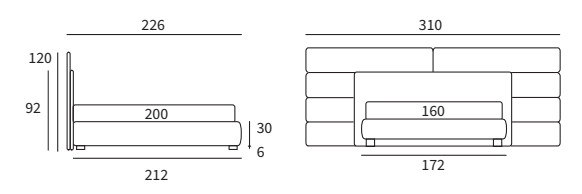

LAP

POINT

POINT
 Letto con sistema alzarete Rise
 / Bed with Rise lifting system

PRECIOUS

Letto

MATCH
PROGRAMM

MATCH PROGRAMM

Sommier
 Pannello Match cm L 183 H 92
 Due pannelli modulari Match cm L 155 H 120 e
 due piani Match cm L 45 finitura manganese
 / Upholstered bed base
 Match Panel L 183 H 92 cm
 Two modular Match panels L 155 H 120 cm and
 two Match shelves L 45 cm with manganese finish