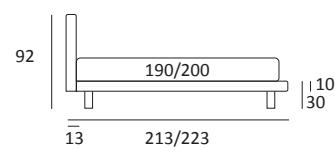

TINY AUTOPORTANTE

DI SERIE:
Piede in metallo **Glam** h cm 24, colore polvere

OPTIONAL:
Piede in metallo **Glam** h cm 24, finitura cromo, colore seta
Piede in metallo **Hang** e **Hop** h cm 24, finitura manganese

AS STANDARD:
Glam metal foot H 24 cm, colours: powder

OPTIONALS:
Glam metal foot H 24 cm, chrome finish, colours: silk
Hang and Hop metal foot H 24 cm, manganese finish