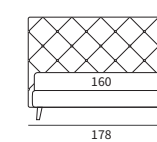

NOVEL
LUX

- Letto
- Letto compatto
- Letto lift