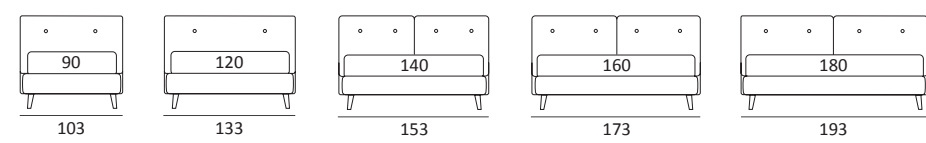

NICE LIFT

DI SERIE:
Piede in legno **Log** h cm 18, colore wengè

OPTIONAL:
Piede in legno **Log** e **Classic** h cm 18, colori bianco, naturale, wengè
Piede in metallo **Bill** h cm 18, finitura marrone moka
Piede in metallo **Hop** h cm 18, finitura manganese
Piede in metallo **Wily** h cm 18, finitura cromo, colori polvere, seta

AS STANDARD:
Log wooden foot H 18 cm, colour: wenge

OPTIONALS:
Log and **Classic** wooden foot H 18 cm, colours: white, natural
Bill metal foot H 18 cm, brown mocha finish
Hop metal foot H 18 cm, manganese finish
Wily metal foot H 18 cm, chrome finish, colours: powder, silk