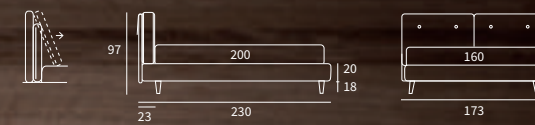

NICE

Letto Lift
Piede Classic in legno colore bianco
/ Lift bed
Classic feet in white wood colour