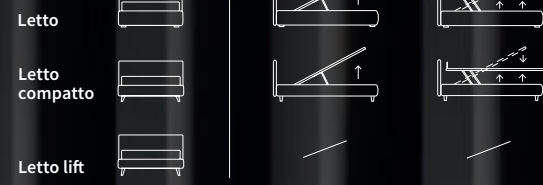

STICK

STICK

Letto Lift
 Piede Hop in metallo
 finitura manganese

/ Lift bed
 Hop feet in metal with
 manganese finish

FUN
DOUBLE

Letto Lift
Piede Log in legno colore naturale
/ Lift bed
Log feet in natural wood colour

FUN

FUN

Letto Compatto
 Piede Max in metallo
 finitura manganese

/ Compatto bed
 Hang feet in metal with
 manganese finish

Letto Lift
Piede Bill in metallo finitura marrone moka

/ Lift bed
Bill feet in metal with mocha brown finish