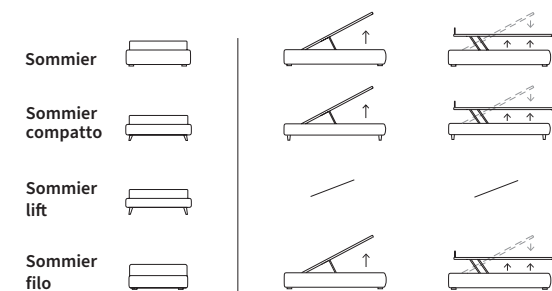

LAP

POINT

POINT
 Letto con sistema alzarete Rise
 / Bed with Rise lifting system

PRECIOUS

Letto

MATCH
PROGRAMM

MATCH PROGRAMM

Sommier
 Pannello Match cm L 183 H 92
 Due pannelli modulari Match cm L 155 H 120 e
 due piani Match cm L 45 finitura manganese
 / Upholstered bed base
 Match Panel L 183 H 92 cm
 Two modular Match panels L 155 H 120 cm and
 two Match shelves L 45 cm with manganese finish

MATCH
PROGRAMM

MATCH PROGRAMM

Sommier Compatto
 Pannello Match cm L 213 H 92
 Pannello modulare Match cm L 155 H 150
 e due piani Match cm L 65 e
 un piano Match cm L 45 finitura manganese

/ Compact upholstered bed base
 Match panel L 213 H 92 cm
 Match modular panel L 155 H 150 cm
 and two Match shelves L 65 cm and
 one Match shelf L 45 cm with manganese finish