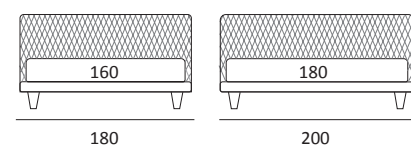

TINY AUTOPORTANTE

DI SERIE:
Piede in metallo **Glam** h cm 24, colore polvere

OPTIONAL:
Piede in metallo **Glam** h cm 24, finitura cromo, colore seta
Piede in metallo **Hang** e **Hop** h cm 24, finitura manganese

AS STANDARD:
Glam metal foot H 24 cm, colours: powder

OPTIONALS:
Glam metal foot H 24 cm, chrome finish, colours: silk
Hang and Hop metal foot H 24 cm, manganese finish