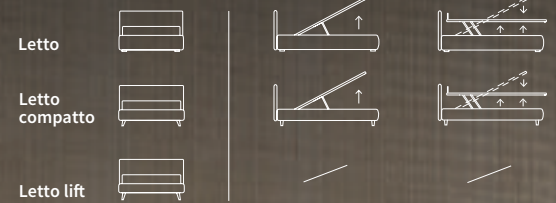

Authentic beds that evoke
tradition through stitching and
beautiful craftsmanship.

Letto
Letto
lift

DIAMOND

Letto
Piede Classic in legno colore naturale
/ Bed
Classic feet in natural wood colour

NOVEL
STYLE