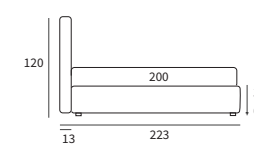

LAP

POINT

POINT
 Letto con sistema alzarete Rise
 / Bed with Rise lifting system

PRECIOUS

Letto

MATCH
PROGRAMM

MATCH PROGRAMM

Sommier
 Pannello Match cm L 183 H 92
 Due pannelli modulari Match cm L 155 H 120 e
 due piani Match cm L 45 finitura manganese
 / Upholstered bed base
 Match Panel L 183 H 92 cm
 Two modular Match panels L 155 H 120 cm and
 two Match shelves L 45 cm with manganese finish