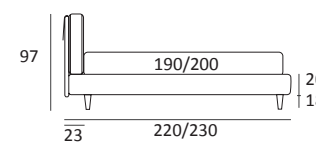

NICE LIFT

DI SERIE:
Piede in legno **Log** h cm 18, colore wengè

OPTIONAL:
Piede in legno **Log** e **Classic** h cm 18, colori bianco, naturale, wengè
Piede in metallo **Bill** h cm 18, finitura marrone moka
Piede in metallo **Hop** h cm 18, finitura manganese
Piede in metallo **Wily** h cm 18, finitura cromo, colori polvere, seta

AS STANDARD:
Log wooden foot H 18 cm, colour: wenge

OPTIONALS:
Log and **Classic** wooden foot H 18 cm, colours: white, natural
Bill metal foot H 18 cm, brown mocha finish
Hop metal foot H 18 cm, manganese finish
Wily metal foot H 18 cm, chrome finish, colours: powder, silk