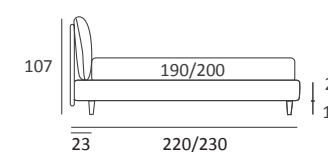

ARTY LIFT

DI SERIE:
Piede in legno **Log** h cm 18, colore wengè

OPTIONAL:
Piede in legno **Log** h cm 18, colori bianco, naturale
Piede in metallo **Bill** e **Tube** h cm 18, finitura marrone moka
Piede in metallo **Glam**, **Peak** e **Wily** h cm 18, finitura cromo, colori polvere, seta
Piede in metallo **Hop** h cm 18, finitura manganese

AS STANDARD:
Log wooden foot H 18 cm, colour: wenge

OPTIONALS:
Log wooden foot H 18 cm, colours: white, natural
Bill and **Tube** metal foot H 18 cm, brown mocha finish
Glam, **Peak** and **Wily** metal foot H 18 cm, chrome finish, colours: powder, silk
Hop metal foot H 18 cm, manganese finish