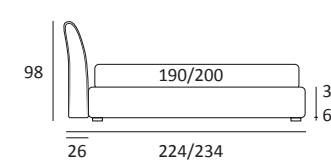

PREMIUM

DI SERIE:
Piede in legno **Cubic** h cm 6, colore wengè

OPTIONAL:
Piede in legno **Cubic** h cm 6-10, colori grigio, wengè
Piede in legno **Classic** h cm 10, colori bianco, naturale, wengè
Ruote **Carry**

AS STANDARD:
Cubic wooden foot H 6 cm, colour: wenge

OPTIONALS:
Cubic wooden foot H 6-10 cm, colours: grey, wenge
Classic wooden foot H 10 cm, colours: white, natural, wenge
Carry wheels