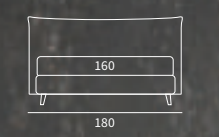

TIME

TIME
Letto Lift
/ Lift bed

HAPPY

STRONG

Letto Compatto
Piede Peak in metallo colore polvere
/ Compatto bed
Peak feet in powder-coloured metal

GOOD

GOOD RIM

Letto con sistema alzarete Logical
/ Bed with Logical lifting system