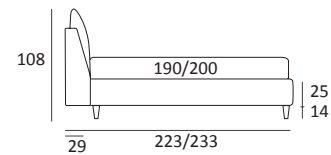

FUN DOUBLE COMPATTO

DI SERIE:
Piede in legno **Log** h cm 14, colore wengè

OPTIONAL:
Piede in legno **Log** h cm 14, colori bianco, naturale
Piede in metallo **Bill** h cm 14, finitura marrone moka
Piede in metallo **Glam, Peak e Wily** h cm 14, finitura cromo, colori polvere, seta
Piede in metallo **Hop e Max** h cm 14, finitura manganese

AS STANDARD:
Log wooden foot H 14 cm, colour: wenge

OPTIONALS:
Log wooden foot H 14 cm, colours: white, natural
Bill metal foot H 14 cm, brown mocha finish
Glam, Peak and Wily metal foot H 14 cm, chrome finish, colours: powder, silk
Hop and Max metal foot H 14 cm, manganese finish