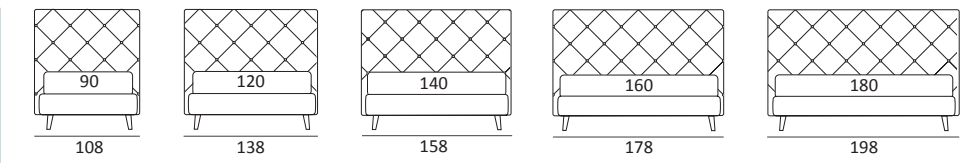

NOVEL LUX LIFT

DI SERIE:
Piede in legno **Log** h cm 18, colore wengè

OPTIONAL:
Piede in legno **Log** e **Classic** h cm 18, colori bianco, naturale, wengè
Piede in metallo **Bill** h cm 18, finitura marrone moka

AS STANDARD:
Log wooden foot H 18 cm, colour: wenge

OPTIONALS:
Log and **Classic** wooden foot H 18 cm, colours: white, natural, wenge
Bill metal foot H 18 cm, brown mocha finish