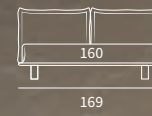

CLEVER

HONEY

Letto autoportante
Piede Hang in metallo
finitura manganese

/ Free-standing bed
Hang feet in metal with
manganese finish

Letto Piano ortopedico
/ Orthopaedic bed

DEEP

JUST

JUST