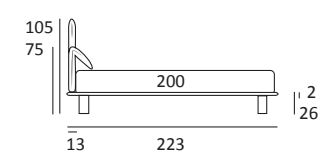

JUST PIANO ORTOPEDICO

DI SERIE:
Piede in ABS **Bolt** h cm 19

OPTIONAL:
Piede in plexiglass **Jiff** h cm 19
Piede in metallo **Glam** h cm 24, finitura cromo, colori polvere, seta
Piede in metallo **Top** h cm 23, finitura satinato, colori polvere, seta
Piede in metallo **Twist** h cm 20, finitura manganese

AS STANDARD:
Bolt ABS foot H 19 cm

OPTIONALS:
Jiff plexiglass foot H 19 cm
Glam metal foot, H 24 cm, finish: chrome, colours: powder, silk
Top metal feet H 23 cm, finish: chrome, colours: powder, silk
Twist metal feet H 20 cm, manganese finish