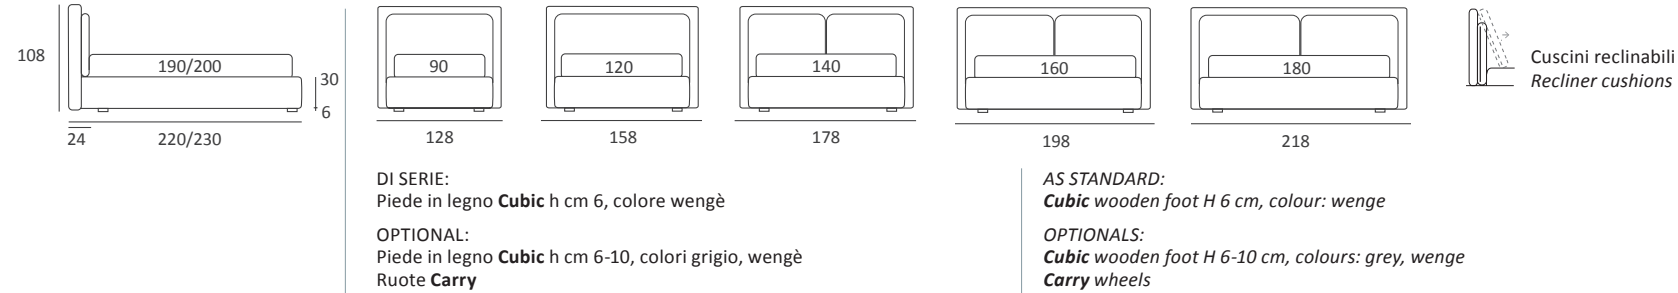

FLUX

FLUX LIFT

FORM

FORM COMPATTO

FORM LIFT

FORM FILO

FUN

FUN COMPATTO

FUN LIFT

FUN DOUBLE