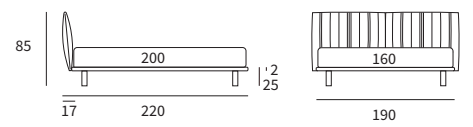

WARP

Letto Autoportante
Piede Hop in metallo finitura manganese
/ Free-standing bed
Hop feet in metal with manganese finish