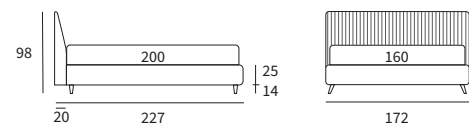

Letto Compatto
Piede Glam in metallo colore polvere
/ Compatto bed
Glam feet in powder-coloured metal