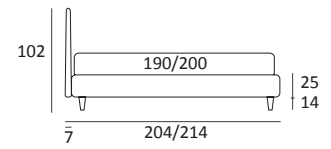

GOOD COMPATTO

DI SERIE:
Piede in legno **Log** h cm 14, colore wengè

OPTIONAL:
Piede in legno **Log** h cm 14, colori bianco, naturale
Piede in metallo **Bill e Tube** h cm 14, finitura marrone moka
Piede in metallo **Glam, Peak e Wily** h cm 14, finitura cromo, colori polvere, seta
Piede in metallo **Hop e Max** h cm 14, finitura manganese

AS STANDARD:
Log wooden foot H 14 cm, colour: wenge

OPTIONALS:
Log wooden foot H 14 cm, colours: white, natural
Bill and Tube metal foot H 14 cm, brown mocha finish
Glam, Peak and Wily metal foot H 14 cm, chrome finish, colours: powder, silk
Hop and Max metal foot H 14 cm, manganese finish