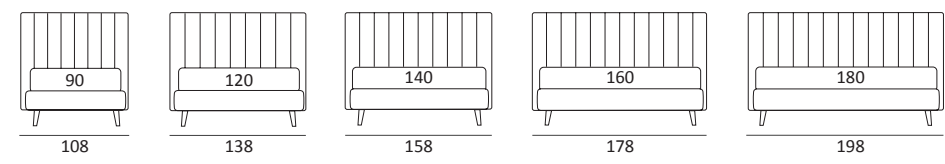

NOVEL STYLE LIFT

DI SERIE:
Piede in legno **Log** h cm 18, colore wengè

OPTIONAL:
Piede in legno **Log e Classic** h cm 18, colori bianco, naturale, wengè
Piede in metallo **Bill** h cm 18, finitura marrone moka

AS STANDARD:
Log wooden foot H 18 cm, colour: wenge

OPTIONALS:
Log and Classic wooden foot H 18 cm, colours: white, natural, wenge
Bill metal foot H 18 cm, brown mocha finish