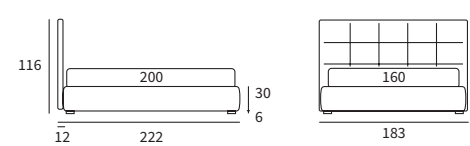

ESSENTIAL

Letto

Letto lift