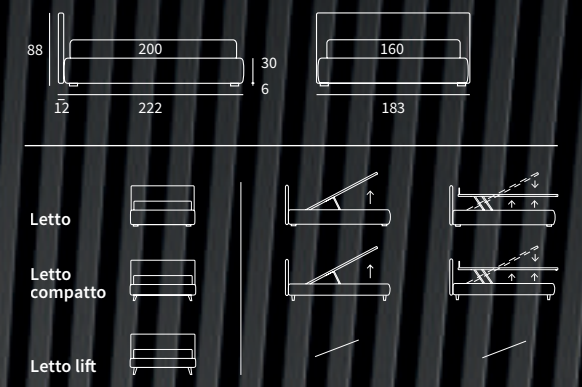

TIME

TIME
Letto Lift
/ Lift bed

HAPPY

STRONG

Letto Compatto
Piede Peak in metallo colore polvere
/ Compatto bed
Peak feet in powder-coloured metal

GOOD

GOOD RIM

Letto con sistema alzarete Logical
/ Bed with Logical lifting system