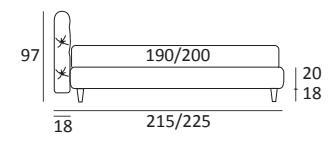

KING LIFT

DI SERIE:
Piede in legno **Log** h cm 18, colore wengè

OPTIONAL:
Piede in legno **Log** e **Classic** h cm 18, colori bianco, naturale, wengè
Piede in metallo **Bill** h cm 18, finitura marrone moka

AS STANDARD:
Log wooden foot H 18 cm, colour: wenge

OPTIONALS:
Log and **Classic** wooden foot H 18 cm, colours: white, natural, wenge
Bill metal foot H 18 cm, brown mocha finish