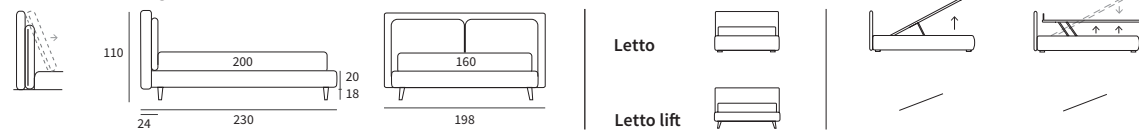

JOIN

Letto con luci
/ Bed with lights

Letto

Letto lift

FLUX

FLUX

Letto Lift con luci
 Piede Tube in metallo
 finitura marrone moka

/ Lift bed with lights
 Tube feet in metal with
 mocha brown finish