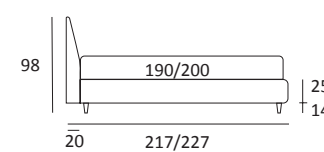

KEEN COMPATTO

DI SERIE:
Piede in legno **Log** h cm 14, colore wengè

OPTIONAL:
Piede in legno **Log** h cm 14, colori bianco, naturale
Piede in metallo **Bill e Tube** h cm 14, finitura marrone moka
Piede in metallo **Glam e Peak** h cm 14, finitura cromo, colori polvere, seta
Piede in metallo **Hop** h cm 14, finitura manganese

AS STANDARD:
Log wooden foot H 14 cm, colour: wenge

OPTIONALS:
Log wooden foot H 14 cm, colours: white, natural
Bill and Tube metal foot H 14 cm, brown mocha finish
Glam and Peak metal foot H 14 cm, chrome finish, colours: powder, silk
Hop metal foot H 14 cm, manganese finish