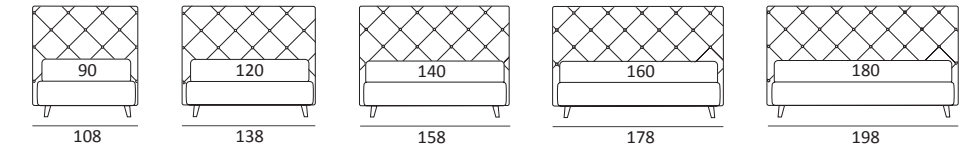

NOVEL LUX COMPATTO

DI SERIE:
Piede in legno **Log** h cm 14, colore wengè

OPTIONAL:
Piede in legno **Log** e **Classic** h cm 14, colori bianco, naturale, wengè
Piede in metallo **Bill** h cm 14, finitura marrone moka

AS STANDARD:
Log wooden foot H 14 cm, colour: wenge

OPTIONALS:
Log and **Classic** wooden foot H 14 cm, colours: white, natural, wenge
Bill metal foot H 14 cm, brown mocha finish