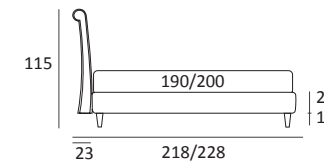

NOVEL LUX LIFT

DI SERIE:
Piede in legno **Log** h cm 18, colore wengè

OPTIONAL:
Piede in legno **Log** e **Classic** h cm 18, colori bianco, naturale, wengè
Piede in metallo **Bill** h cm 18, finitura marrone moka

AS STANDARD:
Log wooden foot H 18 cm, colour: wenge

OPTIONALS:
Log and **Classic** wooden foot H 18 cm, colours: white, natural, wenge
Bill metal foot H 18 cm, brown mocha finish