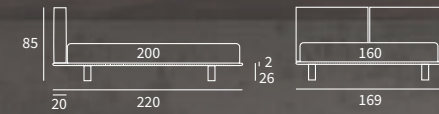

Letto Piano ortopedico
/ Orthopaedic bed

STYLISH