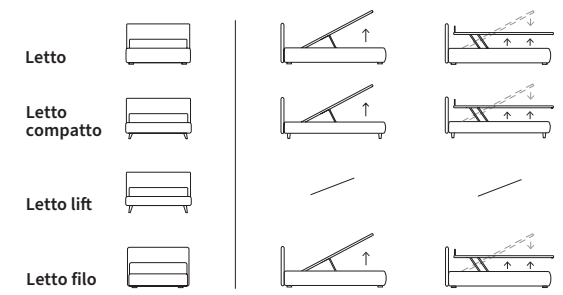

TIME

TIME
Letto Lift
/ Lift bed

HAPPY

STRONG

Letto Compatto
Piede Peak in metallo colore polvere
/ Compatto bed
Peak feet in powder-coloured metal

GOOD

GOOD RIM

Letto con sistema alzarete Logical
/ Bed with Logical lifting system