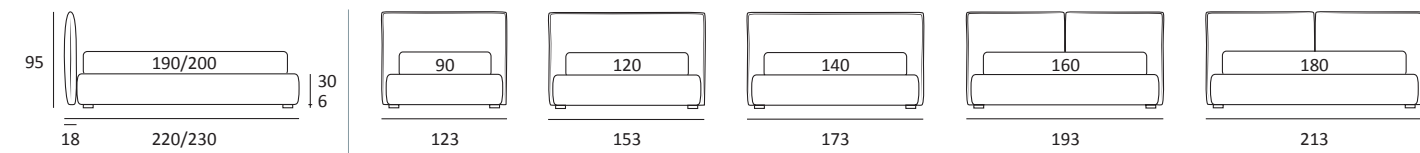

MODERN

DI SERIE:
Piede in legno **Cubic** h cm 6, colore wengè

OPTIONAL:
Piede in legno **Cubic** h cm 6-10, colori grigio, wengè

AS STANDARD:
Cubic wooden foot H 6 cm, colour: wenge

OPTIONALS:
Cubic wooden foot H 6-10 cm, colours: grey, wenge

NATURAL

DI SERIE:
Piede in ABS effetto sospeso

AS STANDARD:
Suspended-effect Abs foot