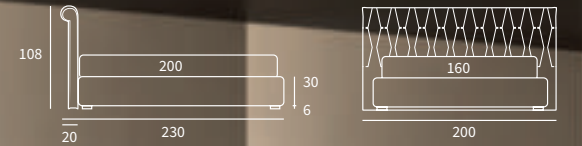

NOVEL
LUX

- Letto
- Letto compatto
- Letto lift

Letto Lift
Piede Classic in legno colore bianco
/ Lift bed
Classic feet in white wood colour

QUEEN

QUEEN

UNIQUE

DREAM

Letto