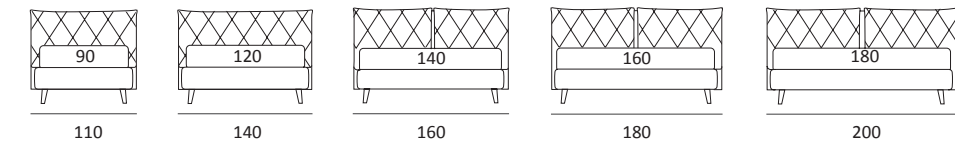

SOFT LIFT

DI SERIE:
Piede in legno **Log** h cm 18, colore wengè

OPTIONAL:
Piede in legno **Log** e **Classic** h cm 18, colori bianco, naturale, wengè
Piede in metallo **Bill** e **Tube** h cm 18, finitura marrone moka
Piede in metallo **Hop** h cm 18, finitura manganese
Piede in metallo **Peak** e **Wily** h cm 18, finitura cromo, colori polvere, seta

AS STANDARD:
Log wooden foot H 18 cm, colour: wenge

OPTIONALS:
Log and **Classic** wooden foot H 18 cm, colours: white, natural, wenge
Bill and **Tube** metal foot H 18 cm, brown mocha finish
Hop metal foot H 18 cm, manganese finish
Peak and **Wily** metal foot H 18 cm, chrome finish, colours: powder, silk