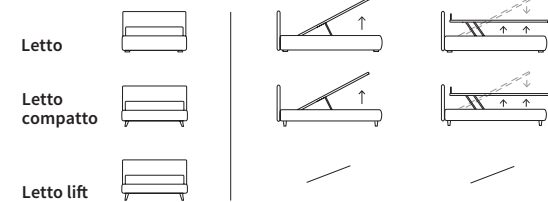

FUN

FUN

Letto Compatto
 Piede Max in metallo
 finitura manganese

/ Compatto bed
 Hang feet in metal with
 manganese finish

Letto Lift
Piede Bill in metallo finitura marrone moka

/ Lift bed
Bill feet in metal with mocha brown finish