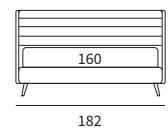

STICK

Letto Lift
Piede Hop in metallo
finitura manganese

/ Lift bed
Hop feet in metal with
manganese finish