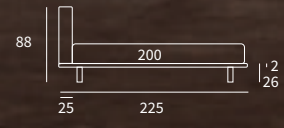

Letto Piano ortopedico
 Piede Twist in metallo finitura manganese
 / Orthopaedic bed
 Twist feet in metal with manganese finish

Letto Piano ortopedico
/ Orthopaedic bed

STYLISH

Letto Piano ortopedico
Piede Wily in metallo colore polvere
/ Orthopaedic bed
Wily feet in powder-coloured metal