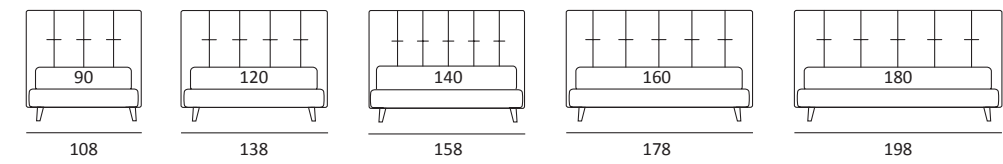

POSITIVE LIFT

DI SERIE:
Piede in legno **Log** h cm 18, colore wengè

OPTIONAL:
Piede in legno **Log e Classic** h cm 18, colori bianco, naturale, wengè
Piede in metallo **Bill** h cm 18, finitura marrone moka
Piede in metallo **Glam, Peak e Wily** h cm 18, finitura cromo, colori polvere, seta
Piede in metallo **Hop** h cm 18, finitura manganese

AS STANDARD:
Log wooden foot H 18 cm, colour: wenge

OPTIONALS:
Log and Classic wooden foot H 18 cm, colours: white, natural, wenge
Bill metal foot H 18 cm, brown mocha finish
Glam, Peak and Wily metal foot H 18 cm, chrome finish, colours: powder, silk
Hop metal foot H 18 cm, manganese finish