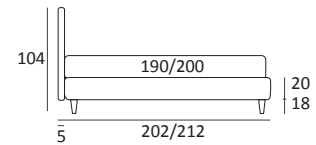

NEST LIFT

DI SERIE:
Piede in legno **Log** h cm 18, colore wengè

OPTIONAL:
Piede in legno **Log** e **Classic** h cm 18, colori bianco, naturale, wengè
Piede in metallo **Bill** h cm 18, finitura marrone moka
Piede in metallo **Hop** h cm 18, finitura manganese

AS STANDARD:
Log wooden foot H 18 cm, colour: wenge

OPTIONALS:
Log and **Classic** wooden foot H 18 cm, colours: white, natural, wenge
Bill metal foot H 18 cm, brown mocha finish
Hop metal foot H 18 cm, manganese finish