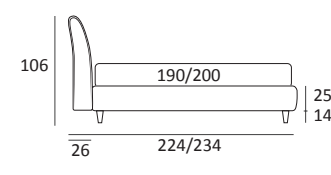

PREMIUM COMPATTO

DI SERIE:
Piede in legno **Log** h cm 14, colore wengè

OPTIONAL:
Piede in legno **Log e Classic** h cm 14, colori bianco, naturale, wengè
Piede in metallo **Bill** h cm 14, finitura marrone moka
Piede in metallo **Glam, Peak e Wily** h cm 14, finitura cromo, colori polvere, seta
Piede in metallo **Hop** h cm 14, finitura manganese

AS STANDARD:
Log wooden foot H 14 cm, colour: wenge

OPTIONALS:
Log and Classic wooden foot H 14 cm, colours: white, natural, wenge
Bill metal foot H 14 cm, brown mocha finish
Glam, Peak and Wily metal foot H 14 cm, chrome finish, colours: powder, silk
Hop metal foot H 14 cm, manganese finish