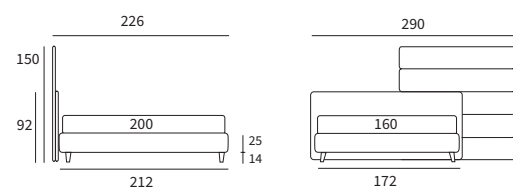

MATCH
PROGRAMM

MATCH PROGRAMM

Sommier Compatto
 Pannello Match cm L 213 H 92
 Pannello modulare Match cm L 155 H 150
 e due piani Match cm L 65 e
 un piano Match cm L 45 finitura manganese

/ Compact upholstered bed base
 Match panel L 213 H 92 cm
 Match modular panel L 155 H 150 cm
 and two Match shelves L 65 cm and
 one Match shelf L 45 cm with manganese finish