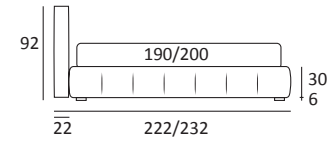

SQUARE

DI SERIE:
Piede in legno **Cubic** h cm 6, colore wengè
OPTIONAL:
Piede in legno **Cubic** h cm 6-10, colori grigio, wengè

AS STANDARD:
Cubic wooden foot H 6 cm, colour: wenge
OPTIONALS:
Cubic wooden foot H 6-10 cm, colours: grey, wenge