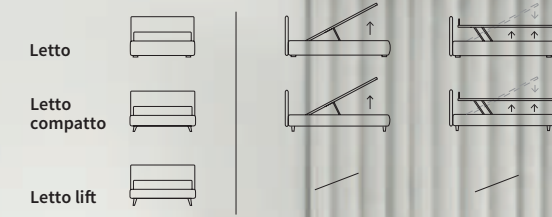

POSITIVE

Letto

Letto lift

Letto Lift
Piede Peak in metallo colore polvere
/ Lift bed
Peak feet in powder-coloured metal

CONTEMPORARY

Letto

Letto Lift
Piede Tube in metallo finitura marrone moka
/ Lift bed
Tube feet in metal with mocha brown finish

LAP

POINT

POINT
 Letto con sistema alzarete Rise
 / Bed with Rise lifting system

PRECIOUS

Letto

MATCH
PROGRAMM

MATCH PROGRAMM

Sommier
 Pannello Match cm L 183 H 92
 Due pannelli modulari Match cm L 155 H 120 e
 due piani Match cm L 45 finitura manganese
 / Upholstered bed base
 Match Panel L 183 H 92 cm
 Two modular Match panels L 155 H 120 cm and
 two Match shelves L 45 cm with manganese finish