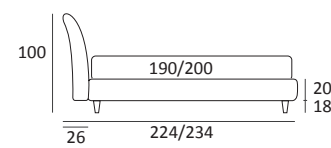

KILT LIFT

DI SERIE:
Piede in legno **Log** h cm 18, colore wengè

OPTIONAL:
Piede in legno **Log** e **Classic** h cm 18, colori bianco, naturale, wengè
Piede in metallo **Bill** h cm 18, finitura marrone moka
Piede in metallo **Glam, Peak** e **Wily** h cm 18, finitura cromo, colori polvere, seta
Piede in metallo **Hop** h cm 18, finitura manganese

AS STANDARD:
Log wooden foot H 18 cm, colour: wenge

OPTIONALS:
Log and **Classic** wooden foot H 18 cm, colours: white, natural, wenge
Bill metal foot H 18 cm, brown mocha finish
Glam, Peak and **Wily** metal foot H 18 cm, chrome finish, colours: powder, silk
Hop metal foot H 18 cm, manganese finish