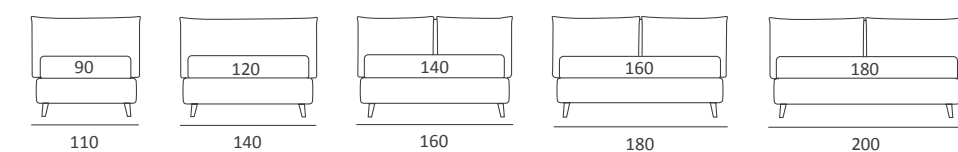

ARTY LIFT

DI SERIE:
Piede in legno **Log** h cm 18, colore wengè

OPTIONAL:
Piede in legno **Log** h cm 18, colori bianco, naturale
Piede in metallo **Bill** e **Tube** h cm 18, finitura marrone moka
Piede in metallo **Glam**, **Peak** e **Wily** h cm 18, finitura cromo, colori polvere, seta
Piede in metallo **Hop** h cm 18, finitura manganese

AS STANDARD:
Log wooden foot H 18 cm, colour: wenge

OPTIONALS:
Log wooden foot H 18 cm, colours: white, natural
Bill and **Tube** metal foot H 18 cm, brown mocha finish
Glam, **Peak** and **Wily** metal foot H 18 cm, chrome finish, colours: powder, silk
Hop metal foot H 18 cm, manganese finish