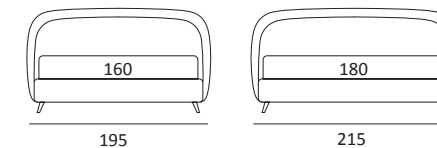

LAP COMPATTO

DI SERIE:
Piede in legno **Log** h cm 14, colore wengè

OPTIONAL:
Piede in legno **Log** h cm 14, colori bianco, naturale
Piede in metallo **Bill** e **Tube** h cm 14, finitura marrone moka
Piede in metallo **Wily** h cm 14, finitura cromo, colori polvere, seta
Piede in metallo **Hop** h cm 14, finitura manganese

AS STANDARD:
Log wooden foot H 14 cm, colour: wenge

OPTIONALS:
Log wooden foot H 14 cm, colours: white, natural, wenge
Bill and **Tube** metal foot H 14 cm, brown mocha finish
Wily metal foot H 14 cm, chrome finish, colours: powder, silk
Hop metal foot H 14 cm, manganese finish