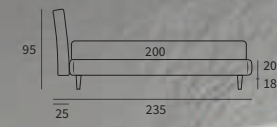

Letto

Letto lift

Letto Lift
Piede Peak in metallo colore polvere
/ Lift bed
Peak feet in powder-coloured metal