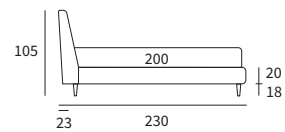

STICK

Letto Lift
Piede Hop in metallo
finitura manganese

/ Lift bed
Hop feet in metal with
manganese finish