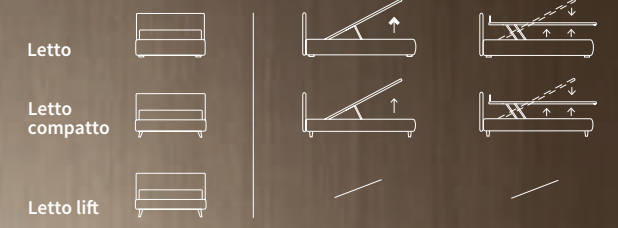

STICK

STICK

Letto Lift
 Piede Hop in metallo
 finitura manganese

/ Lift bed
 Hop feet in metal with
 manganese finish

FUN
DOUBLE

Letto Lift
Piede Log in legno colore naturale
/ Lift bed
Log feet in natural wood colour