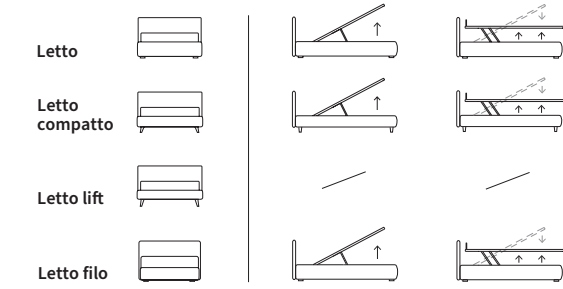

FORM
Letto Compatto
Piede Glam in metallo colore polvere
/ Compatto bed
Glam feet in powder-coloured metal