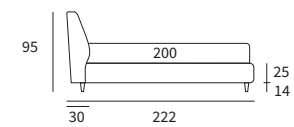

Letto lift

Letto filo

SET

SET

Letto Lift
 Piede Tube in metallo finitura marrone moka
 / Lift bed
 Tube feet in metal with mocha brown finish

HUG

HUG

Letto Compatto
 Piede Bill in metallo finitura marrone moka
 / Compatto Bed
 Bill feet in metal with mocha brown finish