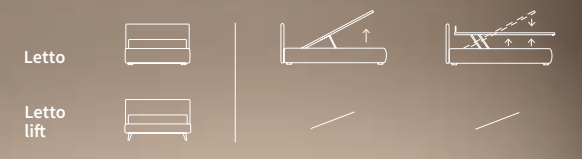

Letto
Letto
lift

TENDER