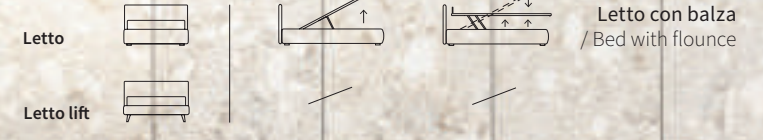

BUTTON

Letto

Letto lift

LIGHT

ZEN

LOVELY

JS

JS