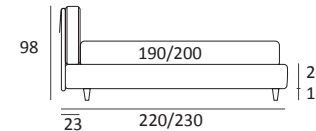

NICE COMPATTO

DI SERIE:
Piede in legno **Log** h cm 14, colore wengè

OPTIONAL:
Piede in legno **Log** e **Classic** h cm 14, colori bianco, naturale, wengè
Piede in metallo **Bill** h cm 14, finitura marrone moka
Piede in metallo **Hop** h cm 14, finitura manganese
Piede in metallo **Wily** h cm 14, finitura cromo, colori polvere, seta

AS STANDARD:
Log wooden foot H 14 cm, colour: wenge

OPTIONALS:
Log and **Classic** wooden foot H 14 cm, colours: white, natural
Bill metal foot H 14 cm, brown mocha finish
Hop metal foot H 14 cm, manganese finish
Wily metal foot H 14 cm, chrome finish, colours: powder, silk