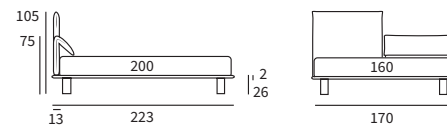

JUST

Letto Piano ortopedico
Piede Twist in metallo finitura manganese
/ Orthopaedic bed
Twist feet in metal with manganese finish