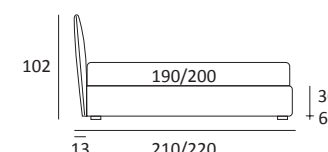

CUT

DI SERIE:
Piede in legno **Cubic** h cm 6, colore wengè

OPTIONAL:
Piede in legno **Cubic** h cm 6-10, colori grigio, wengè
Ruote Carry

AS STANDARD:
Cubic wooden foot H 6 cm, colour: wenge

OPTIONALS:
Cubic wooden foot H 6-10 cm, colours: grey, wenge
Carry wheels