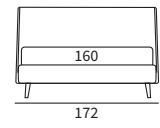

TIME
Letto Lift
/ Lift bed