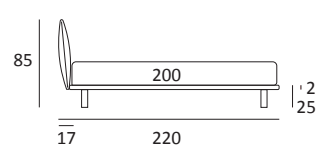

WARP AUTOPORTANTE

DI SERIE:
Piede in ABS **Bolt** h cm 19

OPTIONAL:
Piede in plexiglass **Jiff** h cm 19
Piede in metallo **Glam** h cm 24, finitura cromo, colori polvere, seta
Piede in metallo **Hang** e **Hop** h cm 24, finitura manganese
Piede in metallo **Top** h cm 23, finitura satinato, colori polvere, seta

AS STANDARD:
Bolt Abs feet H 19 cm

OPTIONALS:
Jiff plexiglass foot H 19 cm
Glam metal foot H 24 cm, chrome finish, colours: powder, silk
Hang and Hop metal foot H 24 cm, manganese finish
Top metal foot H 23 cm, satin finish, colours: powder, silk