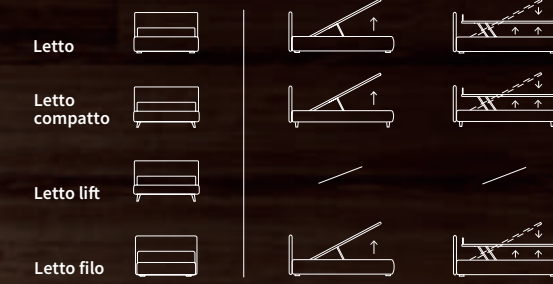

NICE

Letto Lift
Piede Classic in legno colore bianco
/ Lift bed
Classic feet in white wood colour