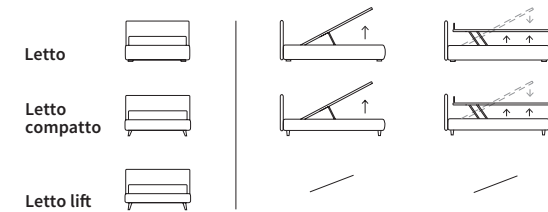

Letto lift

Letto filo

SET

SET

Letto Lift
 Piede Tube in metallo finitura marrone moka
 / Lift bed
 Tube feet in metal with mocha brown finish

HUG

HUG

Letto Compatto
 Piede Bill in metallo finitura marrone moka
 / Compatto Bed
 Bill feet in metal with mocha brown finish