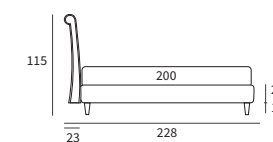

NOVEL
LUX

- Letto
- Letto compatto
- Letto lift