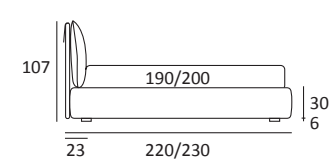

WISP

DI SERIE:
Piede in legno **Cubic** h cm 6, colore wengè

OPTIONAL:
Piede in legno **Cubic** h cm 6-10, colori grigio, wengè
Ruote **Carry**

AS STANDARD:
Cubic wooden foot H 6 cm, colour: wenge

OPTIONALS:
Cubic wooden foot H 6-10 cm, colours: grey, wenge
Carry wheels

Cuscini reclinabili
Recliner cushions