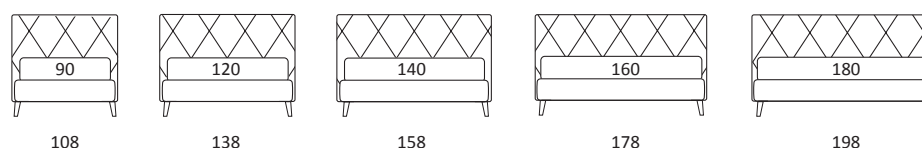

KILT LIFT

DI SERIE:
Piede in legno **Log** h cm 18, colore wengè

OPTIONAL:
Piede in legno **Log** e **Classic** h cm 18, colori bianco, naturale, wengè
Piede in metallo **Bill** h cm 18, finitura marrone moka
Piede in metallo **Glam, Peak** e **Wily** h cm 18, finitura cromo, colori polvere, seta
Piede in metallo **Hop** h cm 18, finitura manganese

AS STANDARD:
Log wooden foot H 18 cm, colour: wenge

OPTIONALS:
Log and **Classic** wooden foot H 18 cm, colours: white, natural, wenge
Bill metal foot H 18 cm, brown mocha finish
Glam, Peak and **Wily** metal foot H 18 cm, chrome finish, colours: powder, silk
Hop metal foot H 18 cm, manganese finish