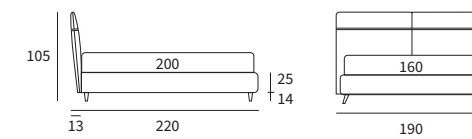

CHOP
Letto Compatto
Piede Hop in metallo finitura manganese
/ Compatto Bed
Hop feet in metal with manganese finish