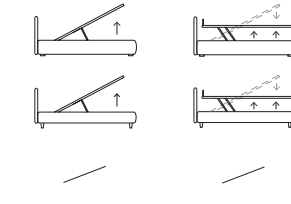

LAP

POINT

POINT
 Letto con sistema alzarete Rise
 / Bed with Rise lifting system

PRECIOUS

Letto

MATCH
PROGRAMM

MATCH PROGRAMM

Sommier
 Pannello Match cm L 183 H 92
 Due pannelli modulari Match cm L 155 H 120 e
 due piani Match cm L 45 finitura manganese
 / Upholstered bed base
 Match Panel L 183 H 92 cm
 Two modular Match panels L 155 H 120 cm and
 two Match shelves L 45 cm with manganese finish