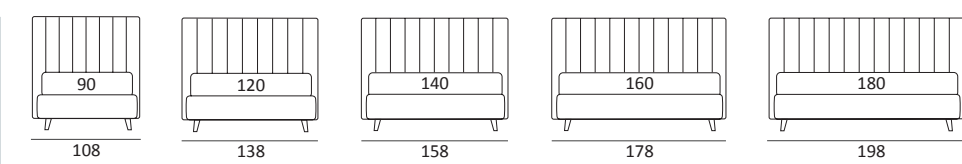

NOVEL STYLE COMPATTO

DI SERIE:
Piede in legno **Log** h cm 14, colore wengè

OPTIONAL:
Piede in legno **Log** e **Classic** h cm 14, colori bianco, naturale, wengè
Piede in metallo **Bill** h cm 14, finitura marrone moka

AS STANDARD:
Log wooden foot H 14 cm, colour: wenge

OPTIONALS:
Log and **Classic** wooden foot H 14 cm, colours: white, natural, wenge
Bill metal foot H 14 cm, brown mocha finish