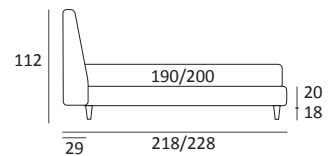

JOIN LIFT

DI SERIE:
Piede in legno **Log** h cm 18, colore wengè

OPTIONAL:
Piede in legno **Log** h cm 18, colori bianco, naturale
Piede in metallo **Bill** h cm 18, finitura marrone moka
Piede in metallo **Glam, Peak e Wily** h cm 18, finitura cromo, colori polvere, seta
Piede in metallo **Hop** h cm 18, finitura manganese

AS STANDARD:
Log wooden foot H 18 cm, colour: wenge

OPTIONALS:
Log wooden foot H 18 cm, colours: white, natural
Bill metal foot H 18 cm, brown mocha finish
Glam, Peak and Wily metal foot H 18 cm, chrome finish, colours: powder, silk
Hop metal foot H 18 cm, manganese finish