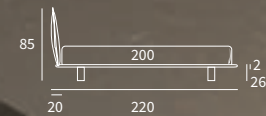

CLEVER

HONEY

Letto autoportante
Piede Hang in metallo
finitura manganese

/ Free-standing bed
Hang feet in metal with
manganese finish

Letto Piano ortopedico
/ Orthopaedic bed

DEEP

JUST

JUST