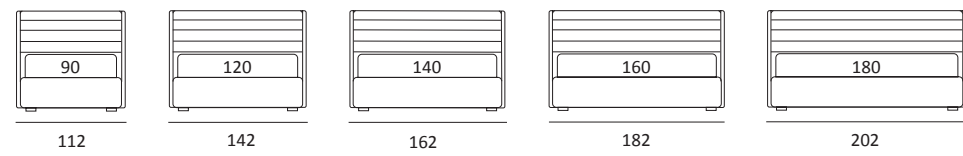

STICK

DI SERIE:
Piede in legno **Cubic** h cm 6, colore wengè
OPTIONAL:
Piede in legno **Cubic** h cm 6-10, colori grigio, wengè
Ruote **Carry**

AS STANDARD:
Cubic wooden foot H 6 cm, colour: wenge
OPTIONALS:
Cubic wooden foot H 6-10 cm, colours: grey, wenge
Carry wheels