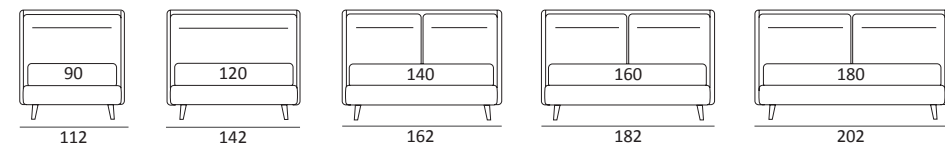

JOIN LIFT

DI SERIE:
Piede in legno **Log** h cm 18, colore wengè

OPTIONAL:
Piede in legno **Log** h cm 18, colori bianco, naturale
Piede in metallo **Bill** h cm 18, finitura marrone moka
Piede in metallo **Glam, Peak e Wily** h cm 18, finitura cromo, colori polvere, seta
Piede in metallo **Hop** h cm 18, finitura manganese

AS STANDARD:
Log wooden foot H 18 cm, colour: wenge

OPTIONALS:
Log wooden foot H 18 cm, colours: white, natural
Bill metal foot H 18 cm, brown mocha finish
Glam, Peak and Wily metal foot H 18 cm, chrome finish, colours: powder, silk
Hop metal foot H 18 cm, manganese finish