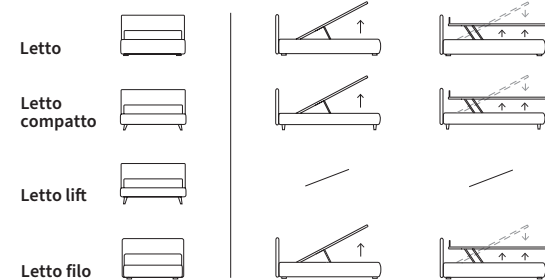

Letto Autoportante
 Piede Hang in metallo finitura manganese
 / Free-standing bed
 Hang feet in metal with manganese finish

FANCY

Letto Compatto
 Piede Glam in metallo colore polvere
 / Compatto bed
 Glam feet in powder-coloured metal