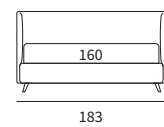

Letto lift

Letto filo

SET

SET

Letto Lift
 Piede Tube in metallo finitura marrone moka
 / Lift bed
 Tube feet in metal with mocha brown finish

HUG

HUG

Letto Compatto
 Piede Bill in metallo finitura marrone moka
 / Compatto Bed
 Bill feet in metal with mocha brown finish