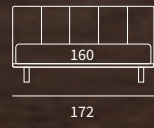

Letto Piano ortopedico
 Piede Twist in metallo finitura manganese
 / Orthopaedic bed
 Twist feet in metal with manganese finish

Letto Piano ortopedico
/ Orthopaedic bed

STYLISH

Letto Piano ortopedico
Piede Wily in metallo colore polvere
/ Orthopaedic bed
Wily feet in powder-coloured metal