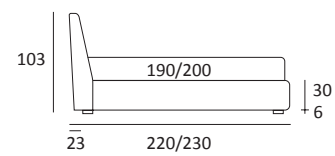

STICK

DI SERIE:
Piede in legno **Cubic** h cm 6, colore wengè
OPTIONAL:
Piede in legno **Cubic** h cm 6-10, colori grigio, wengè
Ruote **Carry**

AS STANDARD:
Cubic wooden foot H 6 cm, colour: wenge
OPTIONALS:
Cubic wooden foot H 6-10 cm, colours: grey, wenge
Carry wheels