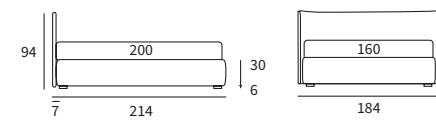

TIME

TIME
Letto Lift
/ Lift bed

HAPPY

STRONG

Letto Compatto
Piede Peak in metallo colore polvere
/ Compatto bed
Peak feet in powder-coloured metal

GOOD

GOOD RIM

Letto con sistema alzarete Logical
/ Bed with Logical lifting system