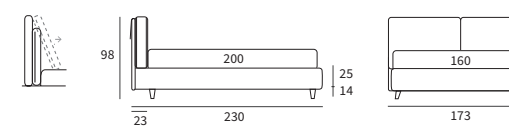

FORM
Letto Compatto
Piede Glam in metallo colore polvere
/ Compatto bed
Glam feet in powder-coloured metal