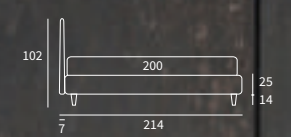

TIME

TIME
Letto Lift
/ Lift bed

HAPPY

STRONG

Letto Compatto
Piede Peak in metallo colore polvere
/ Compatto bed
Peak feet in powder-coloured metal

GOOD

GOOD RIM

Letto con sistema alzarete Logical
/ Bed with Logical lifting system