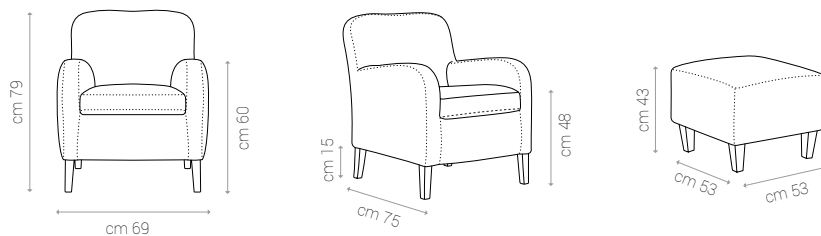

POLTRONCINE

Armchairs
Fauteuils
Sessel

Bergère

Fascino senza tempo

EN_Young and versatile elegance
FR_Élégance jeune et polyvalente
DE_Junge und vielseitige Eleganz

Matisse

Connubio perfetto di
comfort e stile

EN_Perfect combination of comfort and style
FR_Le mariage parfait entre confort et style
DE_Perfekte Kombination aus Komfort und Stil