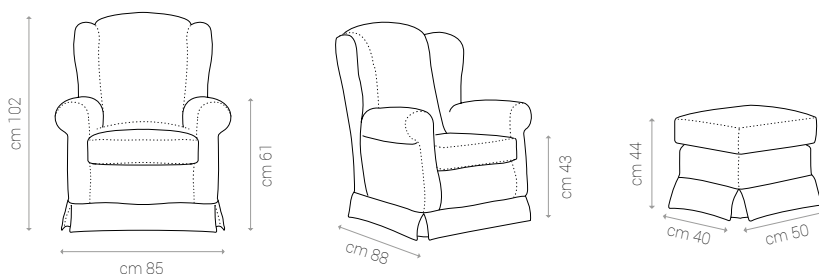

Matisse

Connubio perfetto di
comfort e stile

EN_Perfect combination of comfort and style
FR_Le mariage parfait entre confort et style
DE_Perfekte Kombination aus Komfort und Stil