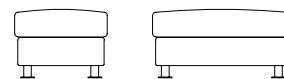

PANCHETTA

Armless chair - Élément sans accoudoir - Sessel

Misure (cm)

Measures (cm)
Mesures (cm)
Masse (cm)

80 x 80 h 78

POUF

Misure (cm)

Measures (cm)
Mesures (cm)
Masse (cm)