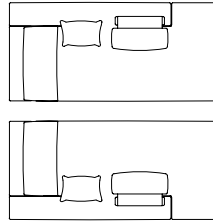

PENISOLA ANGOLO DX/SX 220 con cuscino e schienalino con rullo

Corner chaise longue right or left 220 with cushion and cushion with roll - Chaise longue d'angle droite ou gauche 220 avec coussin carré et coussin dos avec rouleau - Chaiselongue rechts oder links 220 mit ein Kissen und ein Rückenissen mit Rolle