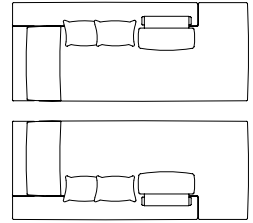

PENISOLA ANGOLO DX/SX 250 con 2 cuscini e schienalino con rullo

Corner chaise longue right or left 250 with 2 cushions and cushion with roll - Chaise longue d'angle droite ou gauche 250 avec 2 coussins carrés et coussin dos avec rouleau - Chaiselongue rechts oder links 250 mit 2 Kissen und ein Rückenissen mit Rolle