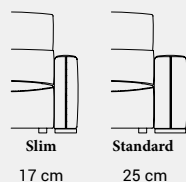

Long Island

BRACCIOLI

ARMRESTS - ACCOUDOIRS - ARMLEHNEN